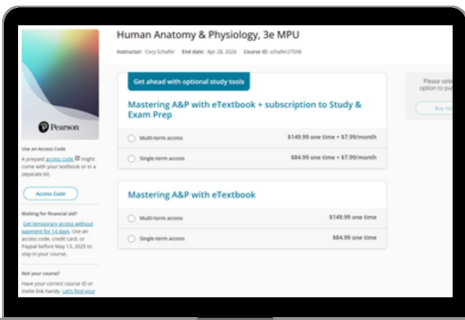

Fall 2025

VIRTUAL HELP DESK

Need help registering for your Pearson course?
Drop in during our Virtual Help Desk for live help.

August 18 - September 11

Monday & Tuesday: 12-1 PM EST

Wednesday & Thursday: 4-5 PM EST

No hours offered Monday, September 1

Please join on a device
that you can share
your screen on.

[HTTPS://PEARSON.ZOOM.US/J/2904717792](https://pearson.zoom.us/j/2904717792)

Pearson