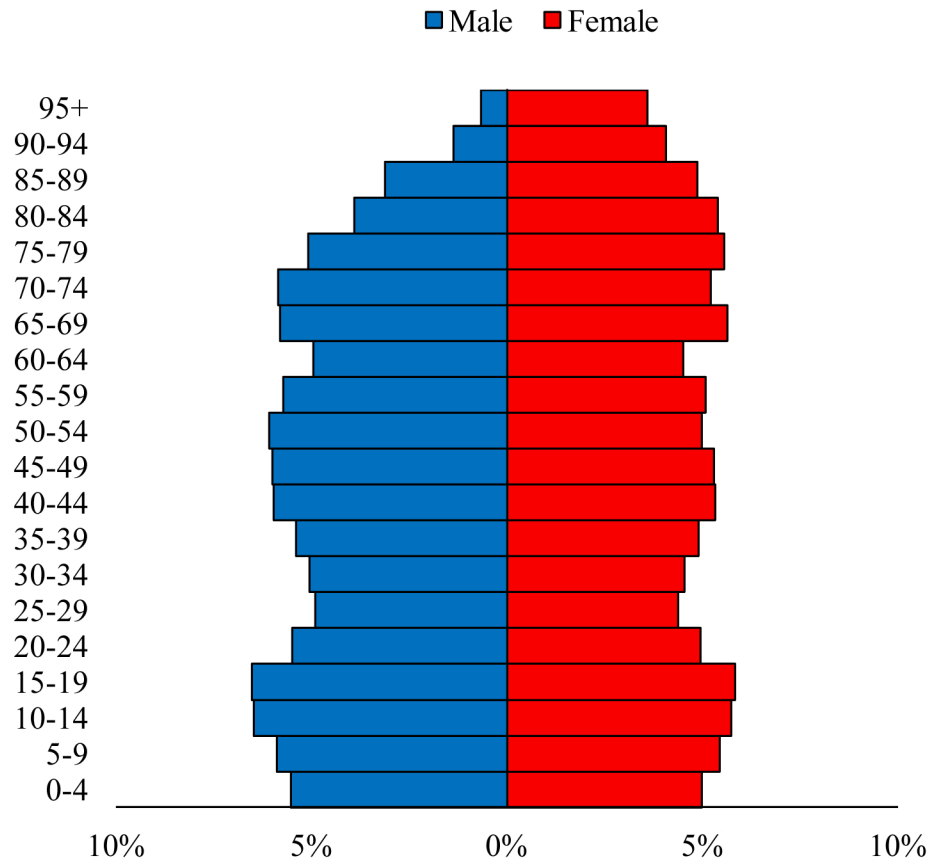

Population Pyramids of Ohio by County

Wyandot County Projected Population Pyramid, 2050

Ohio Projected Population Pyramid, 2050

Go to: <http://scripps.muohio.edu/content/population-pyramids-ohio-county-2010-2050> to download individual population pyramids (PDF, J-PEG, TIFF formats available).

Note: Population pyramids display % of populations by 5 years age groups.

Citation: Mehdizadeh, S., Ritchey, P. N., Tipsuk, P., & Yamashita, T. (2012). Population Pyramids of Ohio by County. Scripps Gerontology Center, Miami University, Oxford, OH.