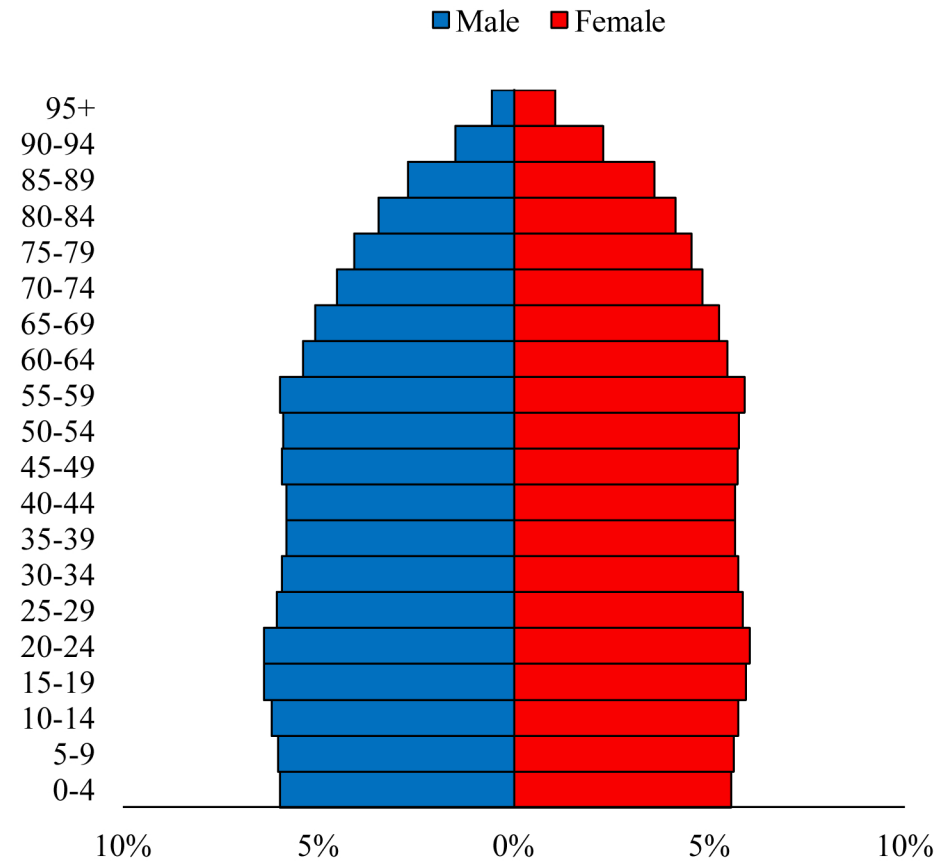

Population Pyramids of Ohio by County

Wyandot County Projected Population Pyramid, 2050

Ohio Projected Population Pyramid, 2050

Go to: <http://scripps.muohio.edu/content/population-pyramids-ohio-county-2010-2050> to download individual population pyramids (PDF, J-PEG, TIFF formats available).

Note: Population pyramids display % of populations by 5 years age groups.

Citation: Mehdizadeh, S., Ritchey, P. N., Tipsuk, P., & Yamashita, T. (2012). Population Pyramids of Ohio by County. Scripps Gerontology Center, Miami University, Oxford, OH.