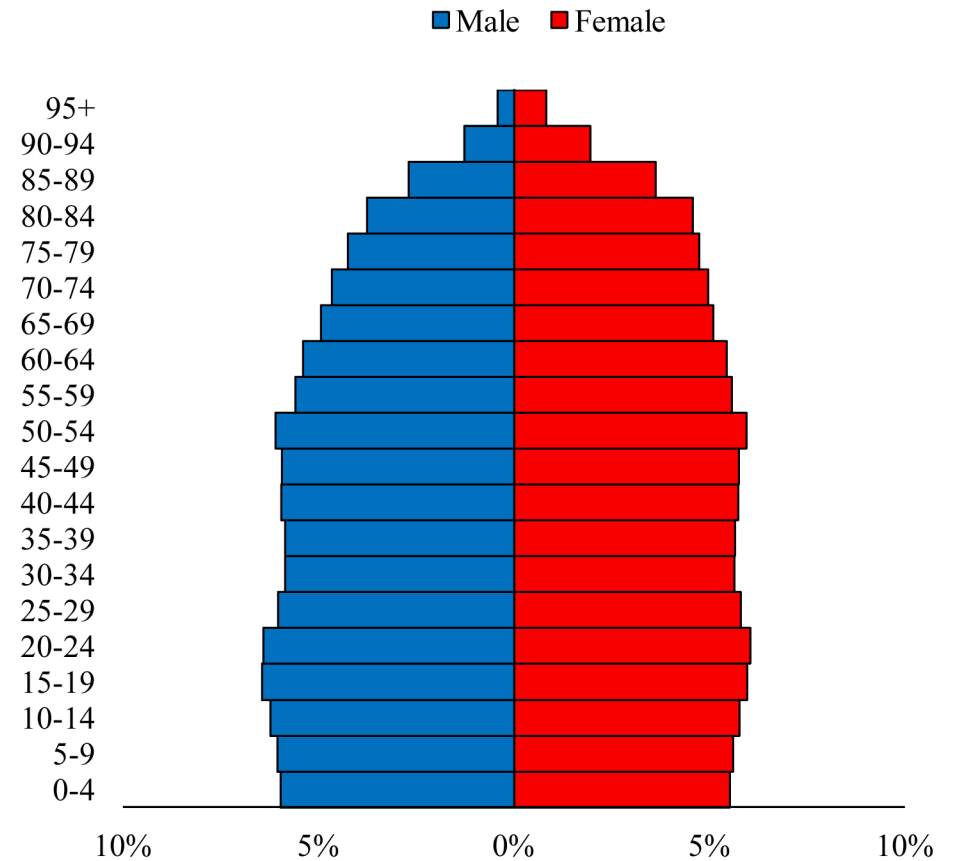

Population Pyramids of Ohio by County

Wyandot County Projected Population Pyramid, 2045

Ohio Projected Population Pyramid, 2045

Go to: <http://scripps.muohio.edu/content/population-pyramids-ohio-county-2010-2050> to download individual population pyramids (PDF, J-PEG, TIFF formats available).

Note: Population pyramids display % of populations by 5 years age groups.

Citation: Mehdizadeh, S., Ritchey, P. N., Tipsuk, P., & Yamashita, T. (2012). Population Pyramids of Ohio by County. Scripps Gerontology Center, Miami University, Oxford, OH.