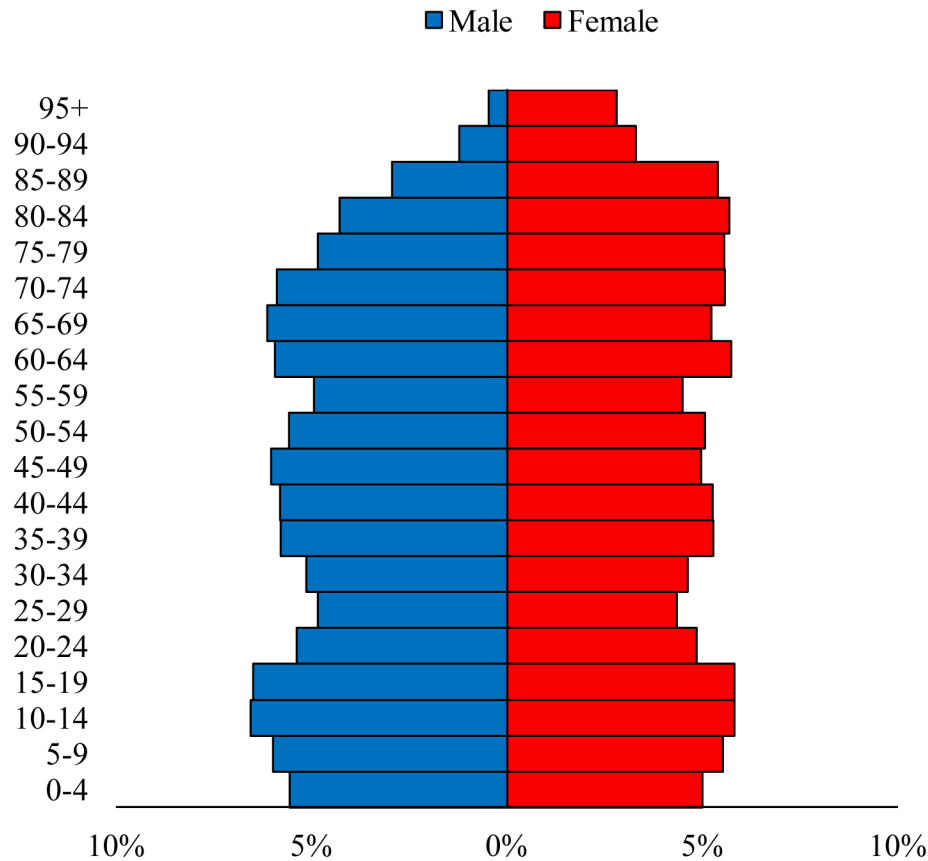

Population Pyramids of Ohio by County

Wyandot County Projected Population Pyramid, 2045

Ohio Projected Population Pyramid, 2045

Go to: <http://scripps.muohio.edu/content/population-pyramids-ohio-county-2010-2050> to download individual population pyramids (PDF, J-PEG, TIFF formats available).

Note: Population pyramids display % of populations by 5 years age groups.

Citation: Mehdizadeh, S., Ritchey, P. N., Tipsuk, P., & Yamashita, T. (2012). Population Pyramids of Ohio by County. Scripps Gerontology Center, Miami University, Oxford, OH.