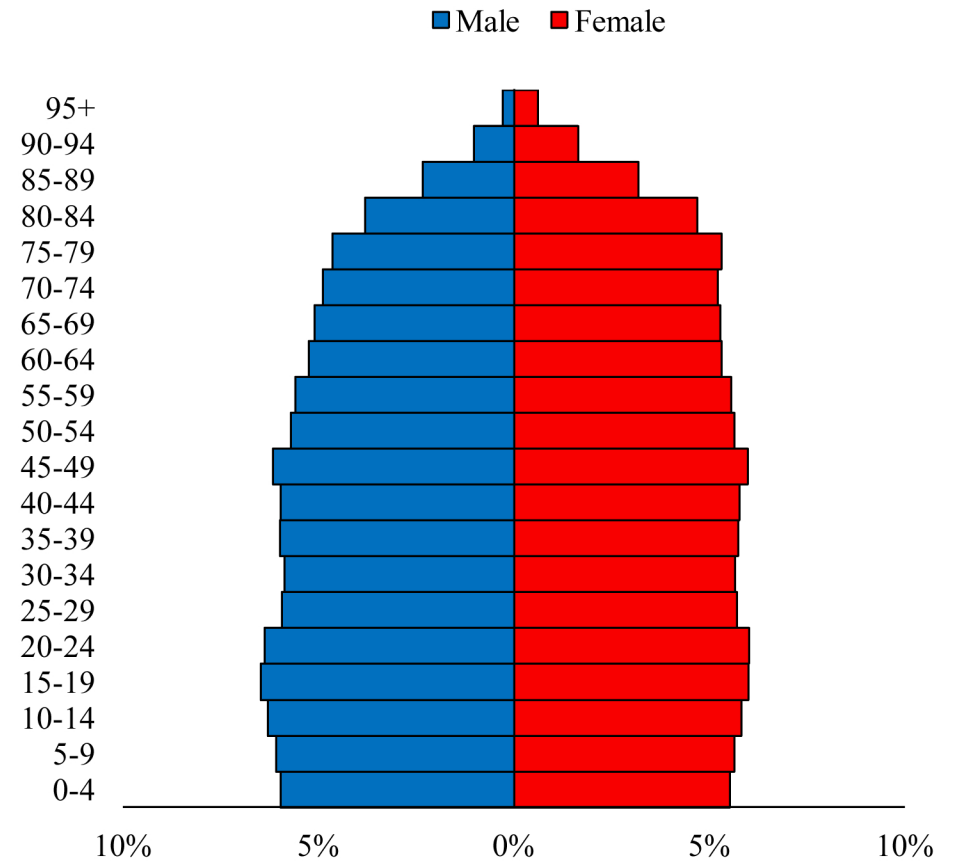

Population Pyramids of Ohio by County

Wyandot County Projected Population Pyramid, 2040

Ohio Projected Population Pyramid, 2040

Go to: <http://scripps.muohio.edu/content/population-pyramids-ohio-county-2010-2050> to download individual population pyramids (PDF, J-PEG, TIFF formats available).

Note: Population pyramids display % of populations by 5 years age groups.

Citation: Mehdizadeh, S., Ritchey, P. N., Tipsuk, P., & Yamashita, T. (2012). Population Pyramids of Ohio by County. Scripps Gerontology Center, Miami University, Oxford, OH.