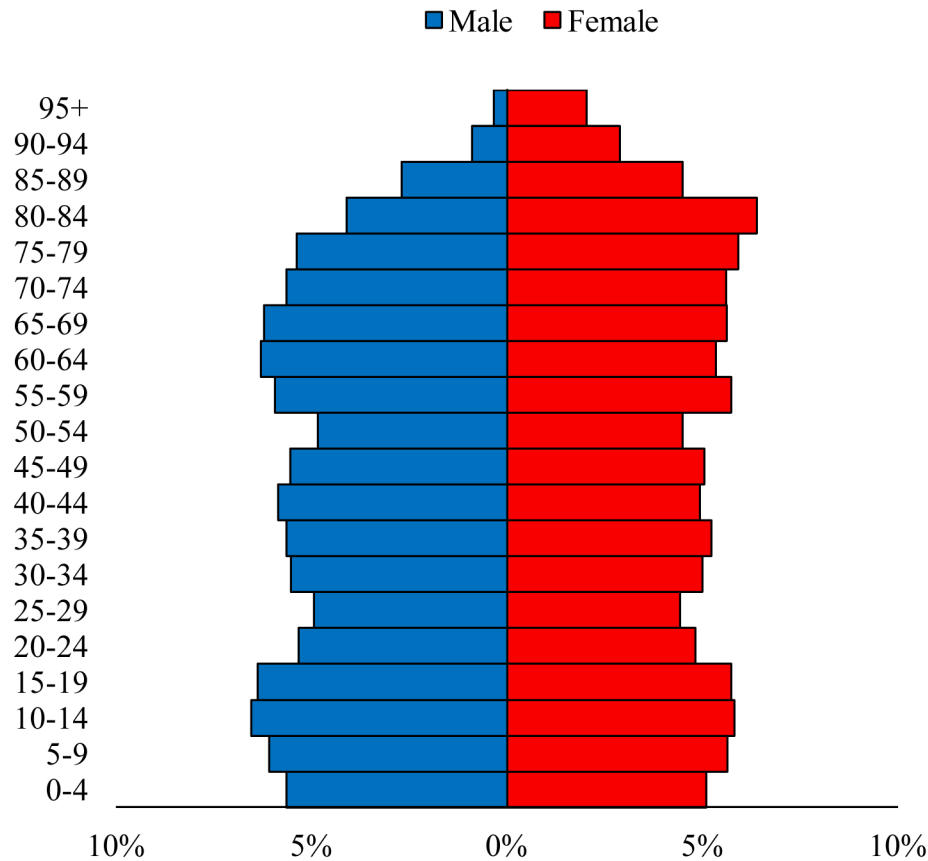

Population Pyramids of Ohio by County

Wyandot County Projected Population Pyramid, 2040

Ohio Projected Population Pyramid, 2040

Go to: <http://scripps.muohio.edu/content/population-pyramids-ohio-county-2010-2050> to download individual population pyramids (PDF, J-PEG, TIFF formats available).

Note: Population pyramids display % of populations by 5 years age groups.

Citation: Mehdizadeh, S., Ritchey, P. N., Tipsuk, P., & Yamashita, T. (2012). Population Pyramids of Ohio by County. Scripps Gerontology Center, Miami University, Oxford, OH.