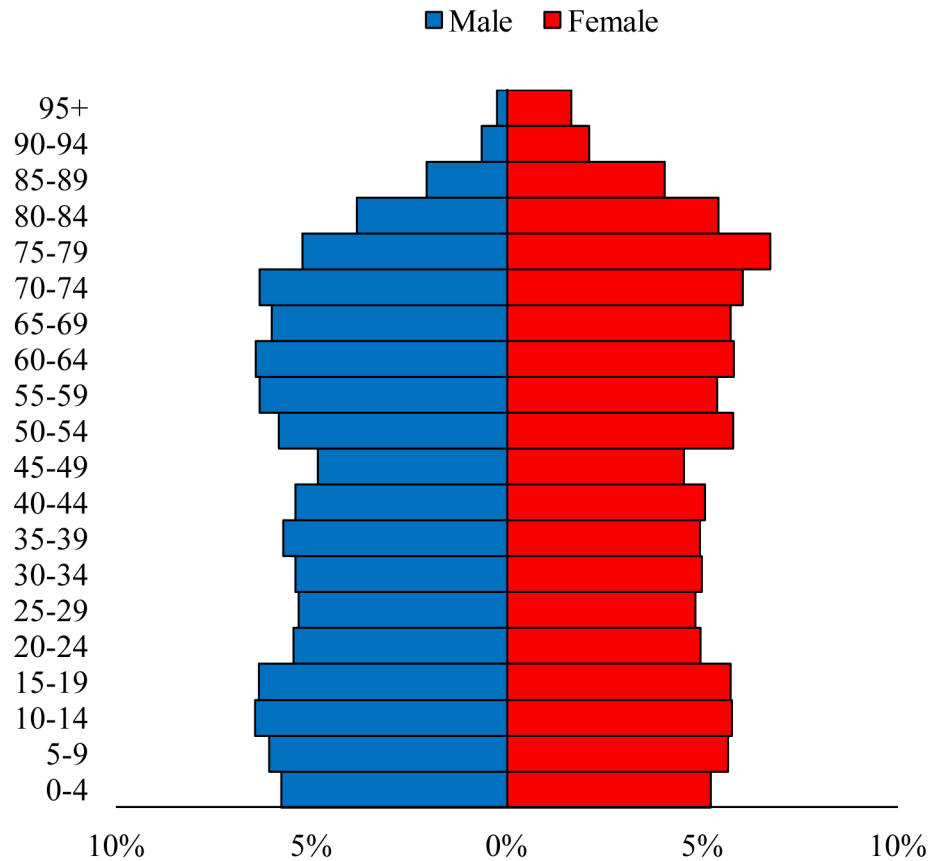

Population Pyramids of Ohio by County

Wyandot County Projected Population Pyramid, 2035

Ohio Projected Population Pyramid, 2035

Go to: <http://scripps.muohio.edu/content/population-pyramids-ohio-county-2010-2050> to download individual population pyramids (PDF, J-PEG, TIFF formats available).

Note: Population pyramids display % of populations by 5 years age groups.

Citation: Mehdizadeh, S., Ritchey, P. N., Tipsuk, P., & Yamashita, T. (2012). Population Pyramids of Ohio by County. Scripps Gerontology Center, Miami University, Oxford, OH.