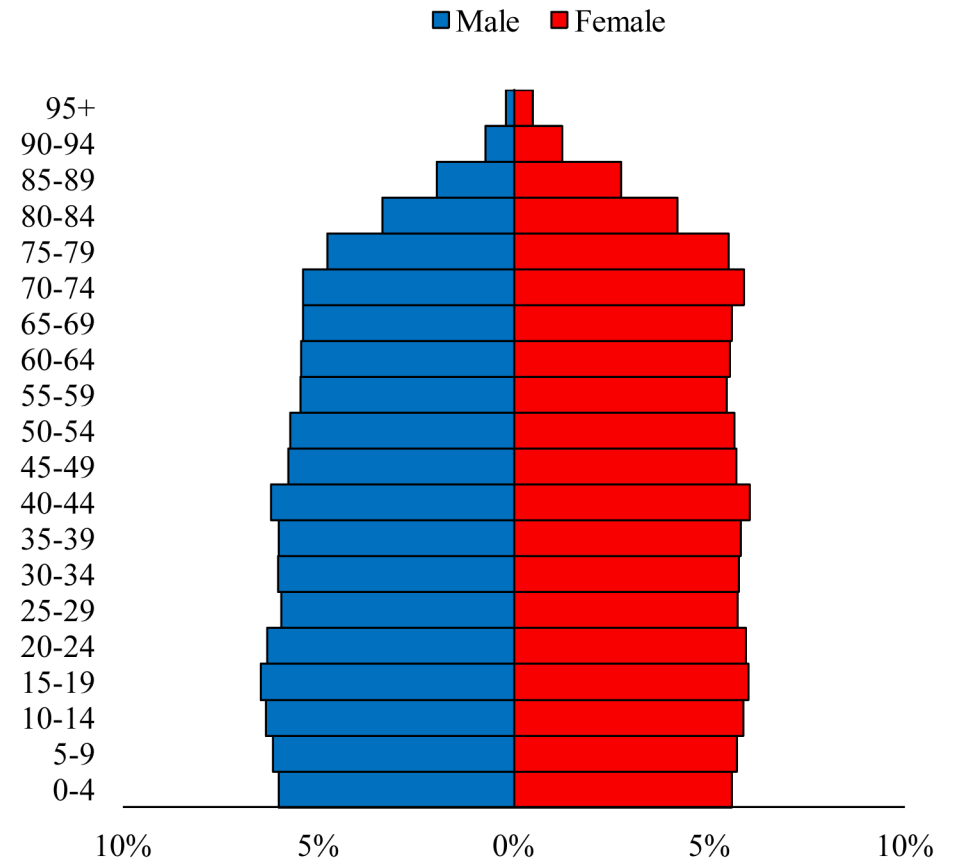

Population Pyramids of Ohio by County

Wyandot County Projected Population Pyramid, 2035

Ohio Projected Population Pyramid, 2035

Go to: <http://scripps.muohio.edu/content/population-pyramids-ohio-county-2010-2050> to download individual population pyramids (PDF, J-PEG, TIFF formats available).

Note: Population pyramids display % of populations by 5 years age groups.

Citation: Mehdizadeh, S., Ritchey, P. N., Tipsuk, P., & Yamashita, T. (2012). Population Pyramids of Ohio by County. Scripps Gerontology Center, Miami University, Oxford, OH.