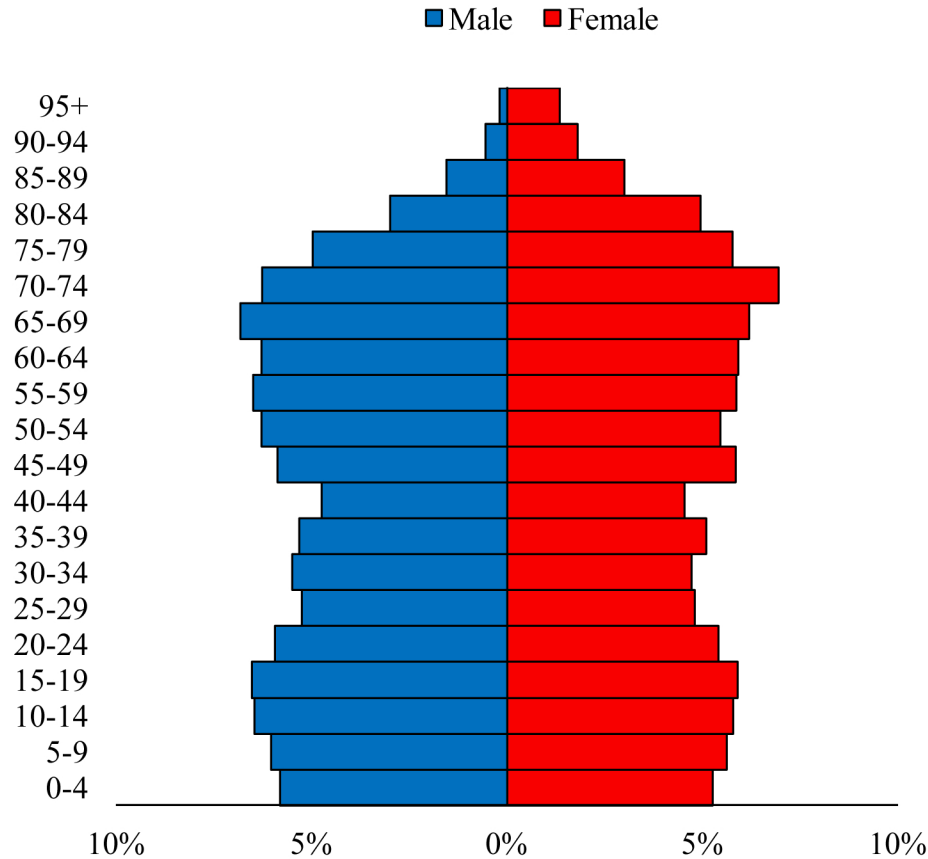

# Population Pyramids of Ohio by County

Wyandot County Projected Population Pyramid, 2030

Ohio Projected Population Pyramid, 2030

**Go to:** <http://scripps.muohio.edu/content/population-pyramids-ohio-county-2010-2050> to download individual population pyramids (PDF, J-PEG, TIFF formats available).

**Note:** Population pyramids display % of populations by 5 years age groups.

**Citation:** Mehdizadeh, S., Ritchey, P. N., Tipsuk, P., & Yamashita, T. (2012). Population Pyramids of Ohio by County. Scripps Gerontology Center, Miami University, Oxford, OH.