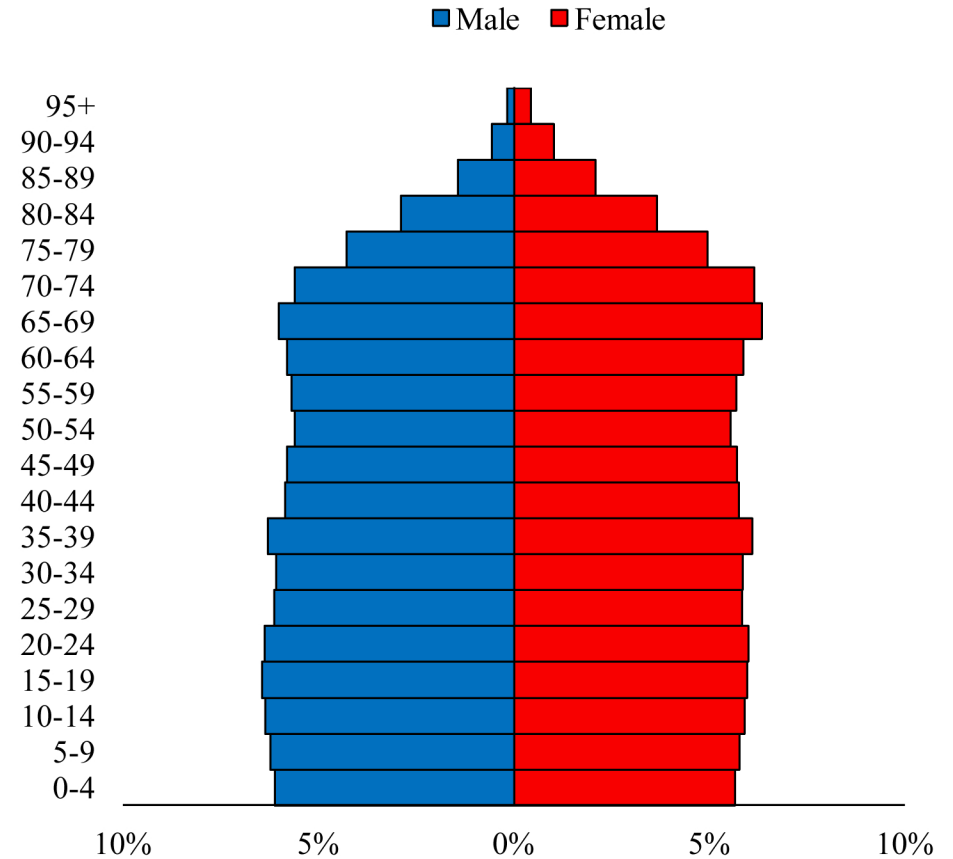

# Population Pyramids of Ohio by County

Wyandot County Projected Population Pyramid, 2030

Ohio Projected Population Pyramid, 2030

**Go to:** <http://scripps.muohio.edu/content/population-pyramids-ohio-county-2010-2050> to download individual population pyramids (PDF, J-PEG, TIFF formats available).

**Note:** Population pyramids display % of populations by 5 years age groups.

**Citation:** Mehdizadeh, S., Ritchey, P. N., Tipsuk, P., & Yamashita, T. (2012). Population Pyramids of Ohio by County. Scripps Gerontology Center, Miami University, Oxford, OH.