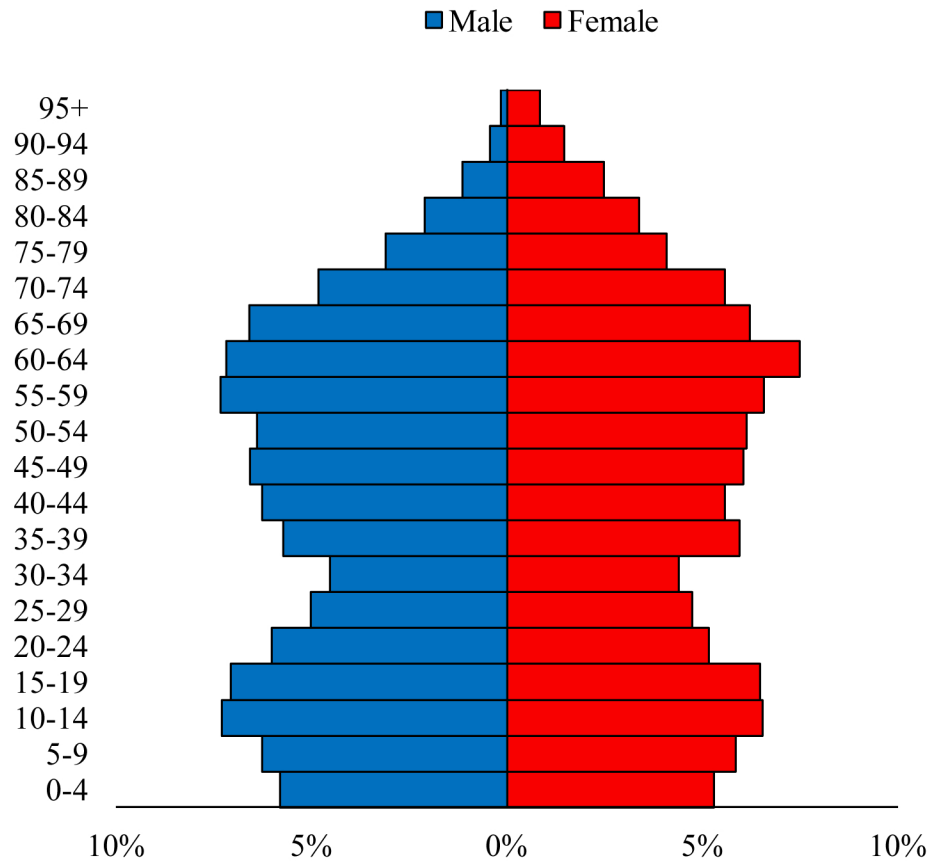

Population Pyramids of Ohio by County

Wyandot County Projected Population Pyramid, 2020

Ohio Projected Population Pyramid, 2020

Go to: <http://scripps.muohio.edu/content/population-pyramids-ohio-county-2010-2050> to download individual population pyramids (PDF, J-PEG, TIFF formats available).

Note: Population pyramids display % of populations by 5 years age groups.

Citation: Mehdizadeh, S., Ritchey, P. N., Tipsuk, P., & Yamashita, T. (2012). Population Pyramids of Ohio by County. Scripps Gerontology Center, Miami University, Oxford, OH.