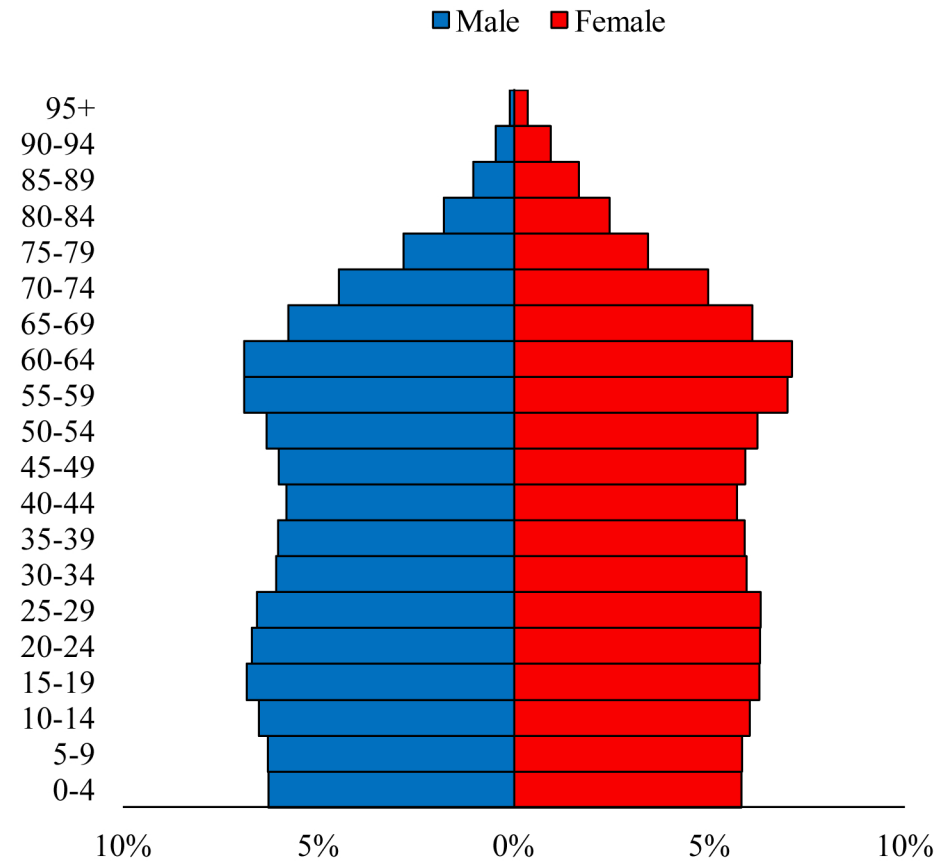

Population Pyramids of Ohio by County

Wyandot County Projected Population Pyramid, 2020

Ohio Projected Population Pyramid, 2020

Go to: <http://scripps.muohio.edu/content/population-pyramids-ohio-county-2010-2050> to download individual population pyramids (PDF, J-PEG, TIFF formats available).

Note: Population pyramids display % of populations by 5 years age groups.

Citation: Mehdizadeh, S., Ritchey, P. N., Tipsuk, P., & Yamashita, T. (2012). Population Pyramids of Ohio by County. Scripps Gerontology Center, Miami University, Oxford, OH.