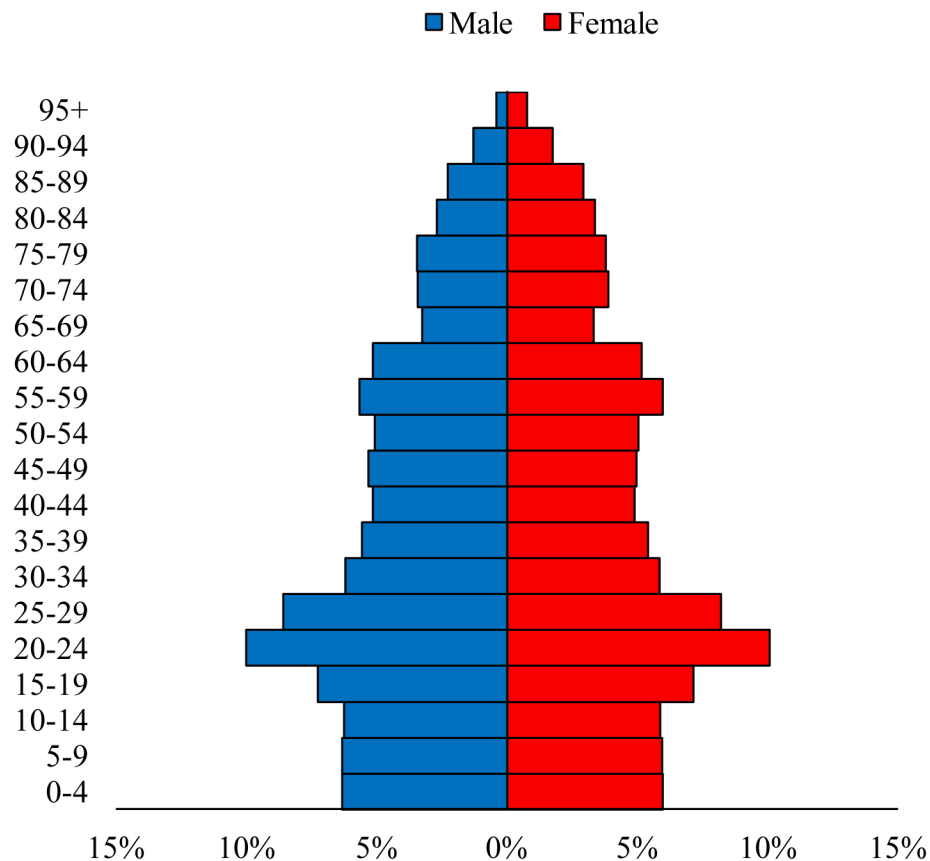

Population Pyramids of Ohio by County

Wood County Projected Population Pyramid, 2050

Ohio Projected Population Pyramid, 2050

Go to: <http://scripps.muohio.edu/content/population-pyramids-ohio-county-2010-2050> to download individual population pyramids (PDF, J-PEG, TIFF formats available).

Note: Population pyramids display % of populations by 5 years age groups.

Citation: Mehdizadeh, S., Ritchey, P. N., Tipsuk, P., & Yamashita, T. (2012). Population Pyramids of Ohio by County. Scripps Gerontology Center, Miami University, Oxford, OH.