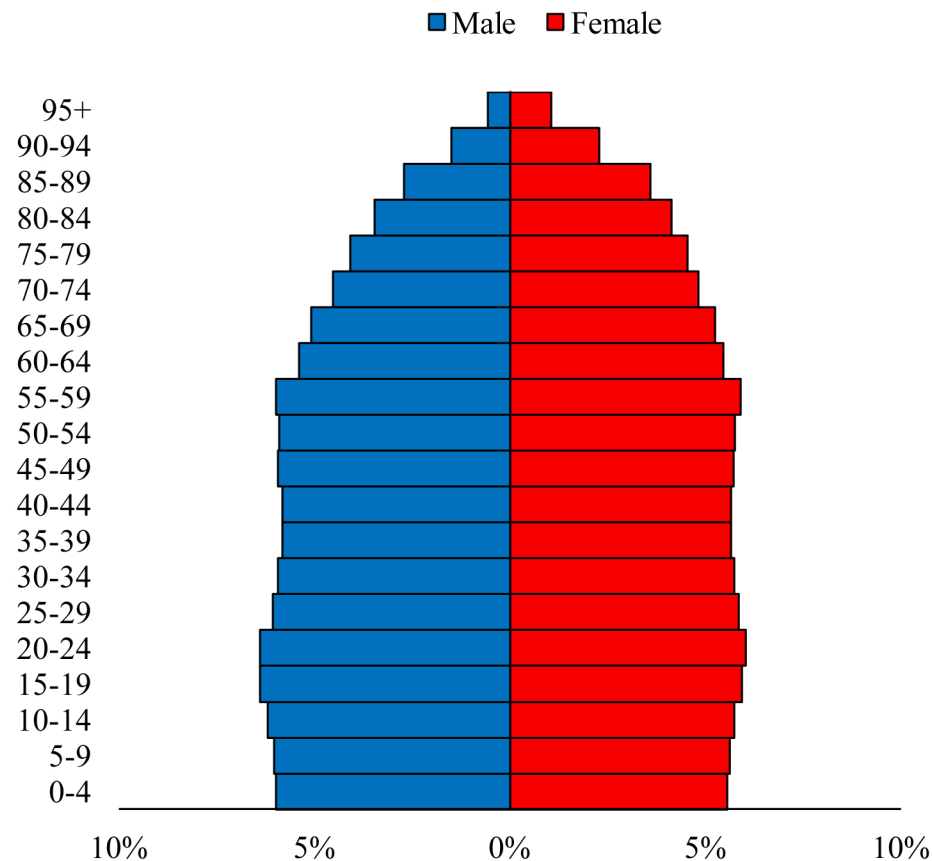

Population Pyramids of Ohio by County

Wood County Projected Population Pyramid, 2050

Ohio Projected Population Pyramid, 2050

Go to: <http://scripps.muohio.edu/content/population-pyramids-ohio-county-2010-2050> to download individual population pyramids (PDF, J-PEG, TIFF formats available).

Note: Population pyramids display % of populations by 5 years age groups.

Citation: Mehdizadeh, S., Ritchey, P. N., Tipsuk, P., & Yamashita, T. (2012). Population Pyramids of Ohio by County. Scripps Gerontology Center, Miami University, Oxford, OH.