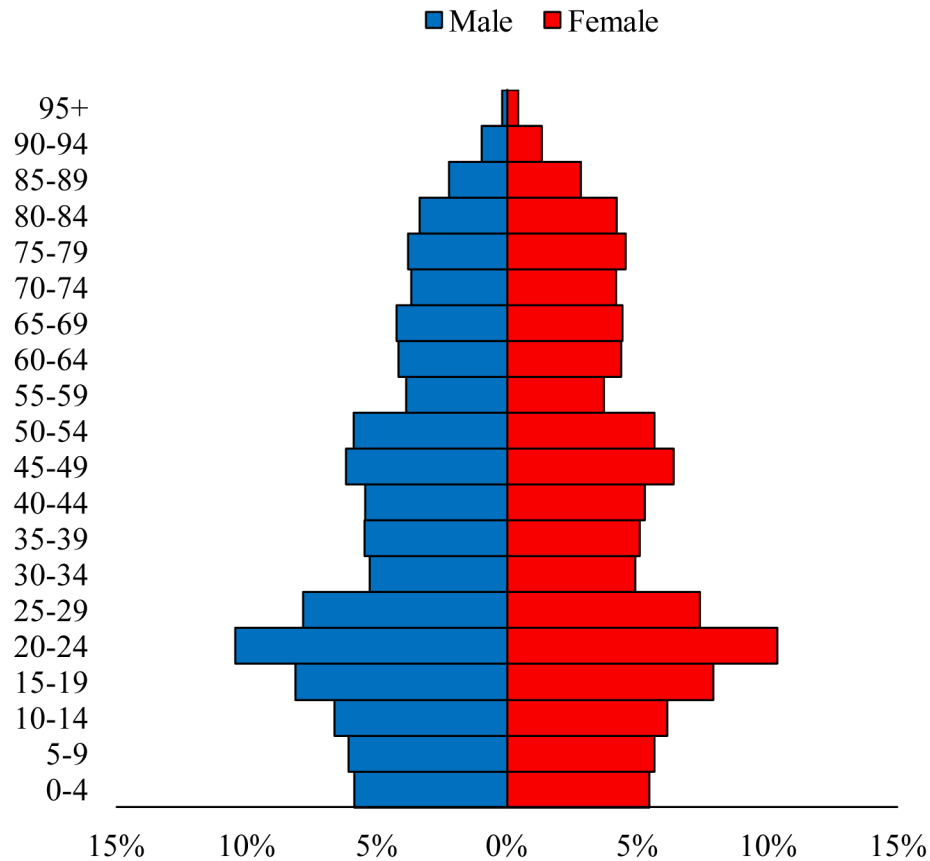

Population Pyramids of Ohio by County

Wood County Projected Population Pyramid, 2040

Ohio Projected Population Pyramid, 2040

Go to: <http://scripps.muohio.edu/content/population-pyramids-ohio-county-2010-2050> to download individual population pyramids (PDF, J-PEG, TIFF formats available).

Note: Population pyramids display % of populations by 5 years age groups.

Citation: Mehdizadeh, S., Ritchey, P. N., Tipsuk, P., & Yamashita, T. (2012). Population Pyramids of Ohio by County. Scripps Gerontology Center, Miami University, Oxford, OH.