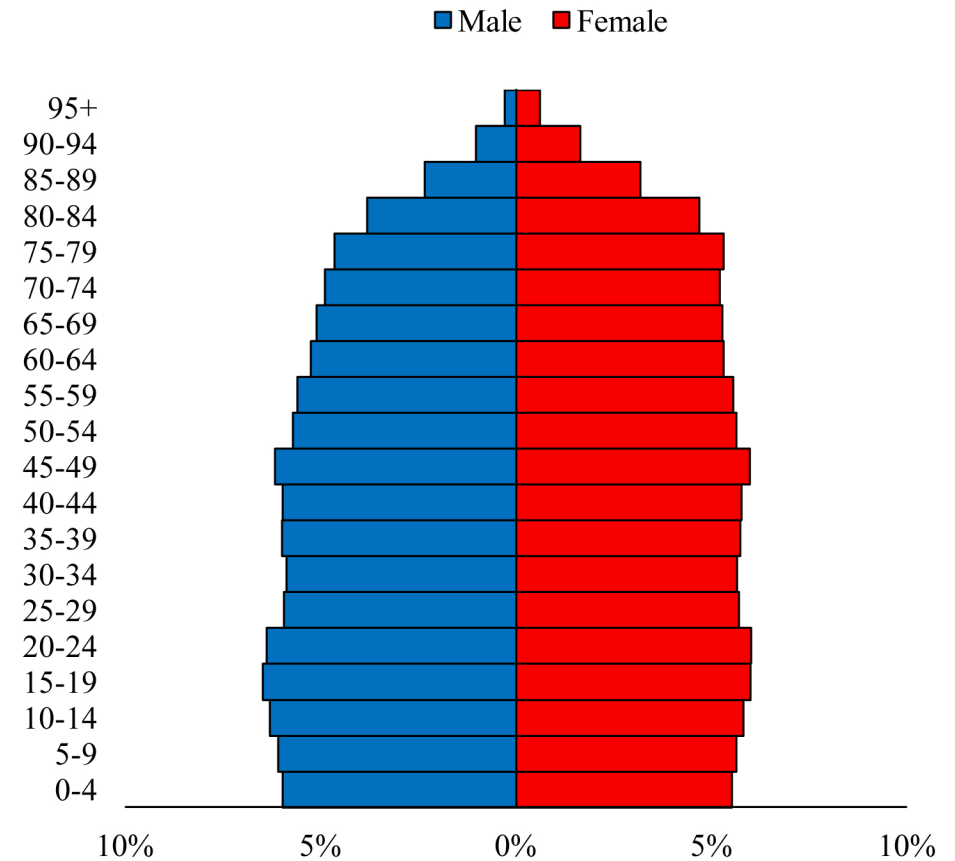

Population Pyramids of Ohio by County

Wood County Projected Population Pyramid, 2040

Ohio Projected Population Pyramid, 2040

Go to: <http://scripps.muohio.edu/content/population-pyramids-ohio-county-2010-2050> to download individual population pyramids (PDF, J-PEG, TIFF formats available).

Note: Population pyramids display % of populations by 5 years age groups.

Citation: Mehdizadeh, S., Ritchey, P. N., Tipsuk, P., & Yamashita, T. (2012). Population Pyramids of Ohio by County. Scripps Gerontology Center, Miami University, Oxford, OH.