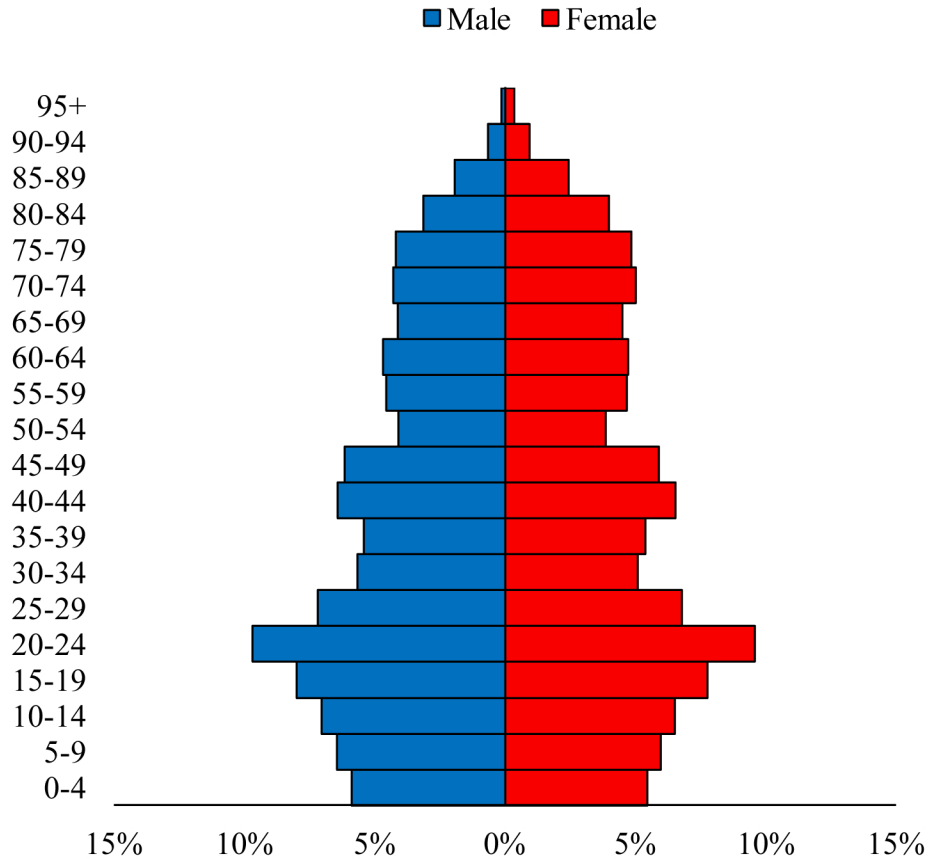

Population Pyramids of Ohio by County

Wood County Projected Population Pyramid, 2035

Ohio Projected Population Pyramid, 2035

Go to: <http://scripps.muohio.edu/content/population-pyramids-ohio-county-2010-2050> to download individual population pyramids (PDF, J-PEG, TIFF formats available).

Note: Population pyramids display % of populations by 5 years age groups.

Citation: Mehdizadeh, S., Ritchey, P. N., Tipsuk, P., & Yamashita, T. (2012). Population Pyramids of Ohio by County. Scripps Gerontology Center, Miami University, Oxford, OH.