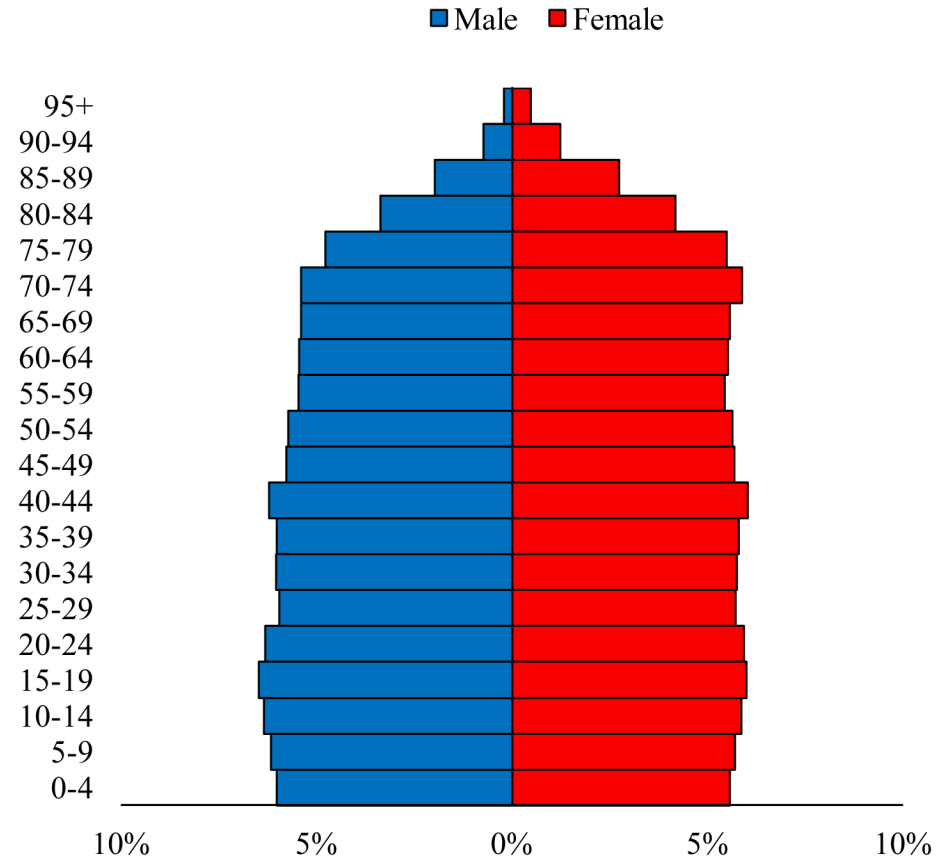

Population Pyramids of Ohio by County

Wood County Projected Population Pyramid, 2035

Ohio Projected Population Pyramid, 2035

Go to: <http://scripps.muohio.edu/content/population-pyramids-ohio-county-2010-2050> to download individual population pyramids (PDF, J-PEG, TIFF formats available).

Note: Population pyramids display % of populations by 5 years age groups.

Citation: Mehdizadeh, S., Ritchey, P. N., Tipsuk, P., & Yamashita, T. (2012). Population Pyramids of Ohio by County. Scripps Gerontology Center, Miami University, Oxford, OH.