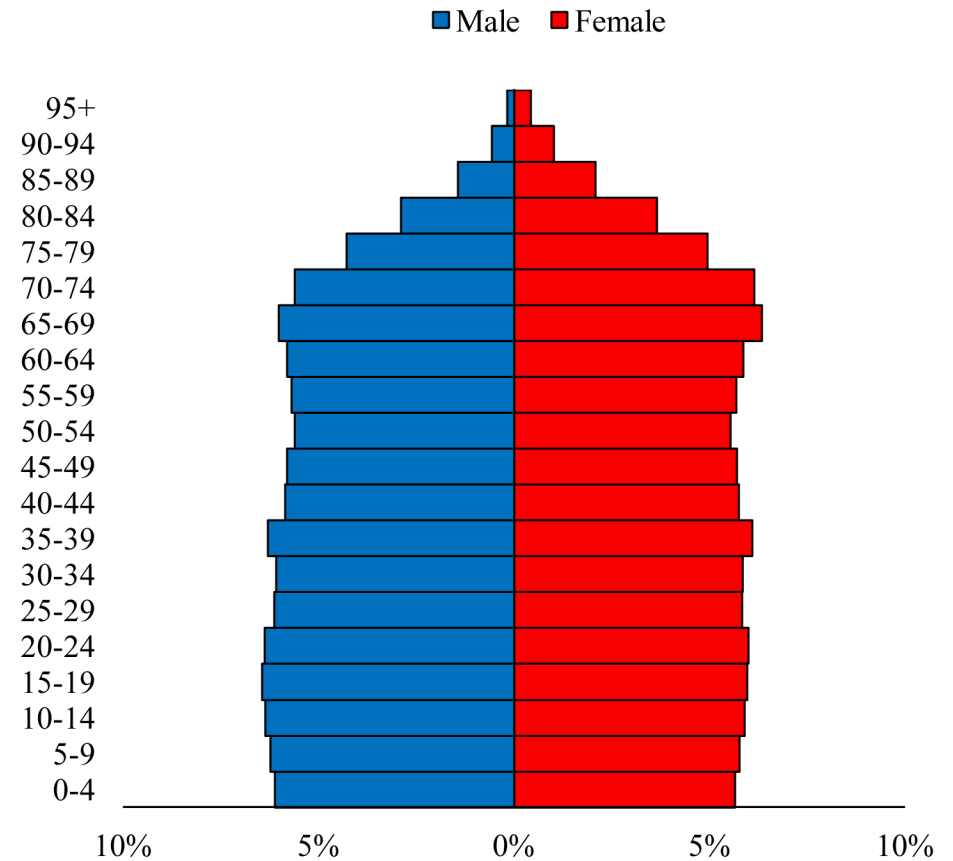

# Population Pyramids of Ohio by County

Wood County Projected Population Pyramid, 2030

Ohio Projected Population Pyramid, 2030

**Go to:** <http://scripps.muohio.edu/content/population-pyramids-ohio-county-2010-2050> to download individual population pyramids (PDF, J-PEG, TIFF formats available).

**Note:** Population pyramids display % of populations by 5 years age groups.

**Citation:** Mehdizadeh, S., Ritchey, P. N., Tipsuk, P., & Yamashita, T. (2012). Population Pyramids of Ohio by County. Scripps Gerontology Center, Miami University, Oxford, OH.