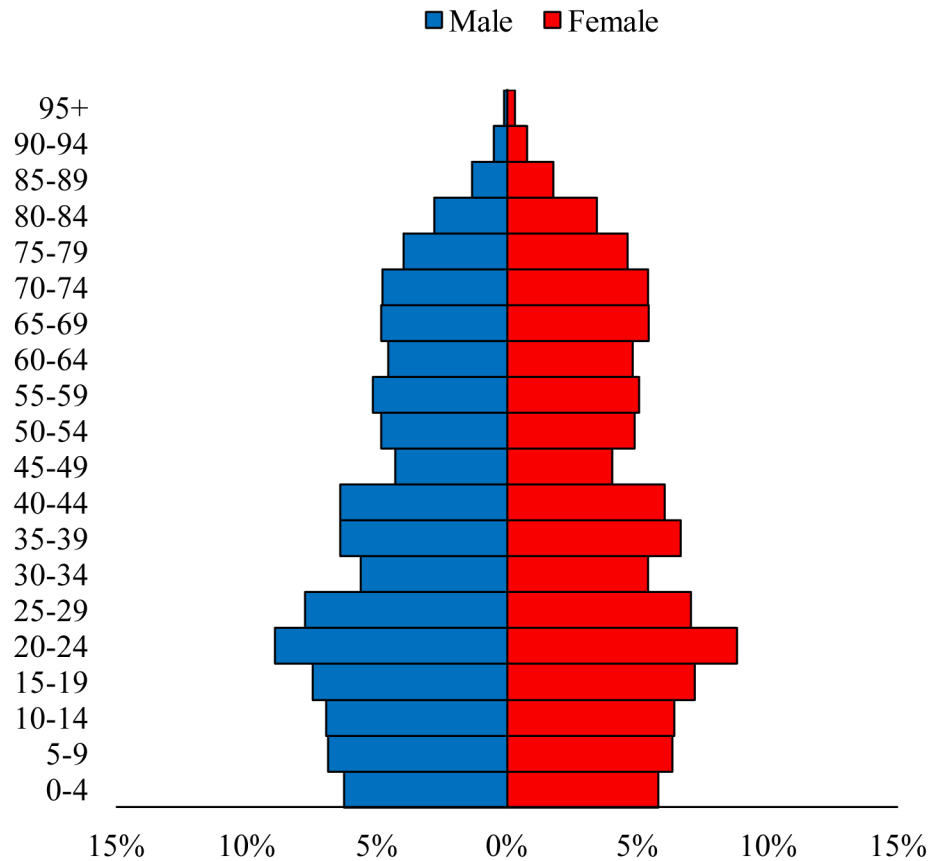

# Population Pyramids of Ohio by County

Wood County Projected Population Pyramid, 2030

Ohio Projected Population Pyramid, 2030

**Go to:** <http://scripps.muohio.edu/content/population-pyramids-ohio-county-2010-2050> to download individual population pyramids (PDF, J-PEG, TIFF formats available).

**Note:** Population pyramids display % of populations by 5 years age groups.

**Citation:** Mehdizadeh, S., Ritchey, P. N., Tipsuk, P., & Yamashita, T. (2012). Population Pyramids of Ohio by County. Scripps Gerontology Center, Miami University, Oxford, OH.