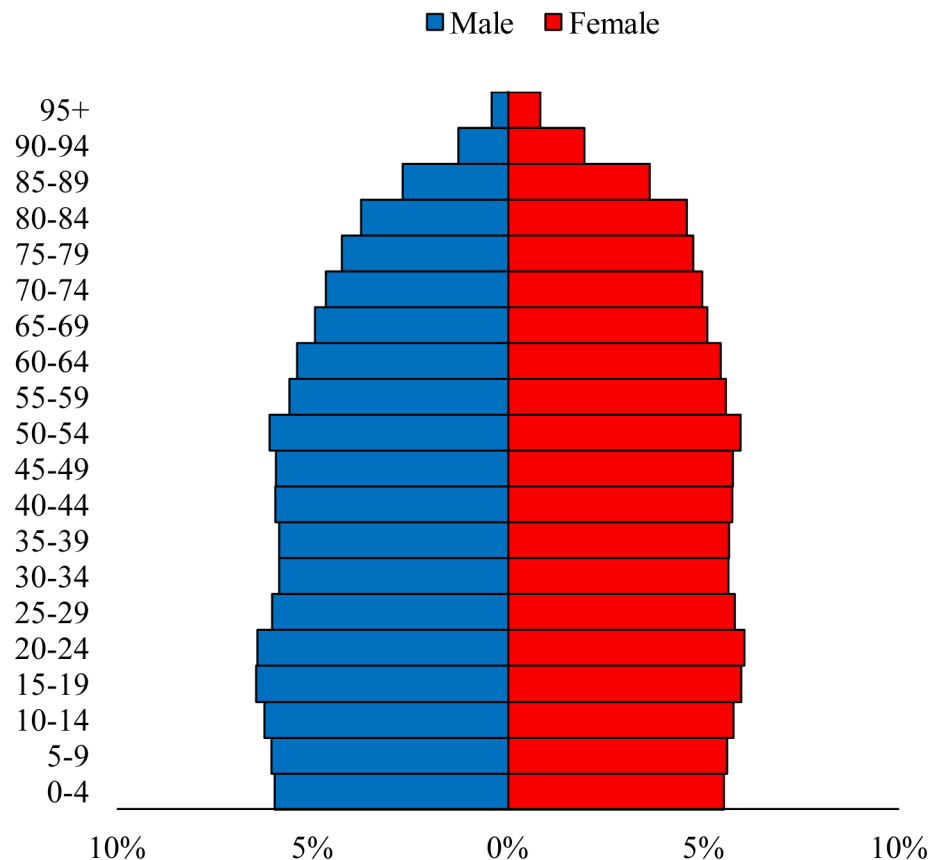

Population Pyramids of Ohio by County

Wayne County Projected Population Pyramid, 2045

Ohio Projected Population Pyramid, 2045

Go to: <http://scripps.muohio.edu/content/population-pyramids-ohio-county-2010-2050> to download individual population pyramids (PDF, J-PEG, TIFF formats available).

Note: Population pyramids display % of populations by 5 years age groups.

Citation: Mehdizadeh, S., Ritchey, P. N., Tipsuk, P., & Yamashita, T. (2012). Population Pyramids of Ohio by County. Scripps Gerontology Center, Miami University, Oxford, OH.