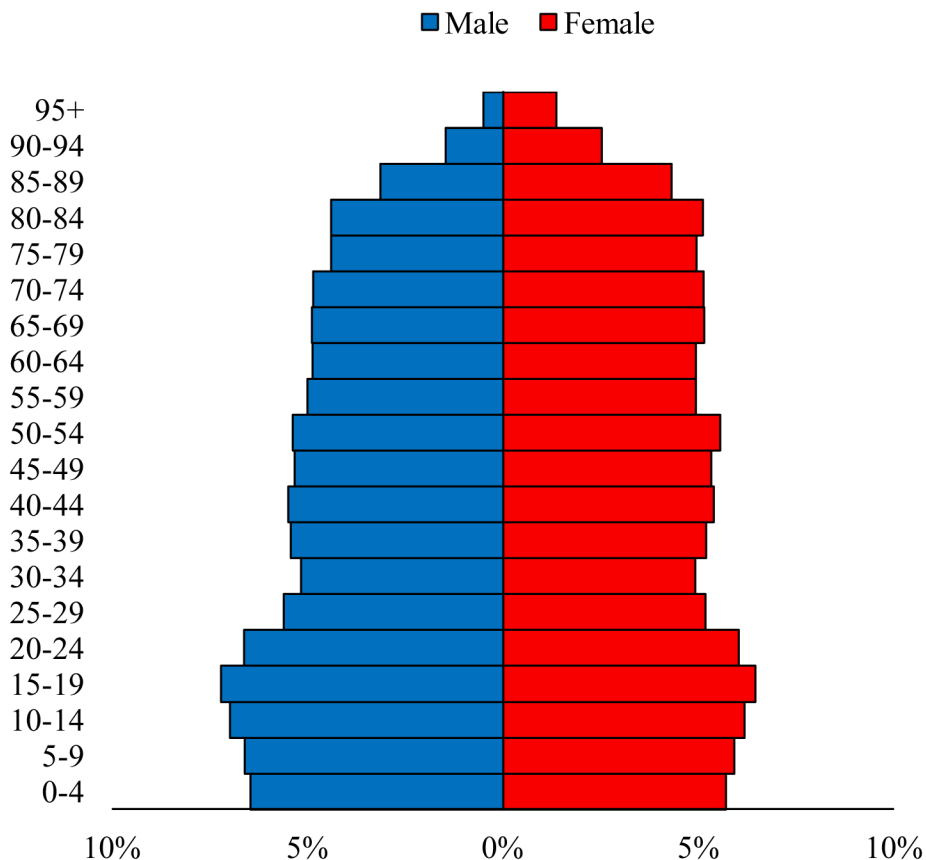

Population Pyramids of Ohio by County

Wayne County Projected Population Pyramid, 2045

Ohio Projected Population Pyramid, 2045

Go to: <http://scripps.muohio.edu/content/population-pyramids-ohio-county-2010-2050> to download individual population pyramids (PDF, J-PEG, TIFF formats available).

Note: Population pyramids display % of populations by 5 years age groups.

Citation: Mehdizadeh, S., Ritchey, P. N., Tipsuk, P., & Yamashita, T. (2012). Population Pyramids of Ohio by County. Scripps Gerontology Center, Miami University, Oxford, OH.