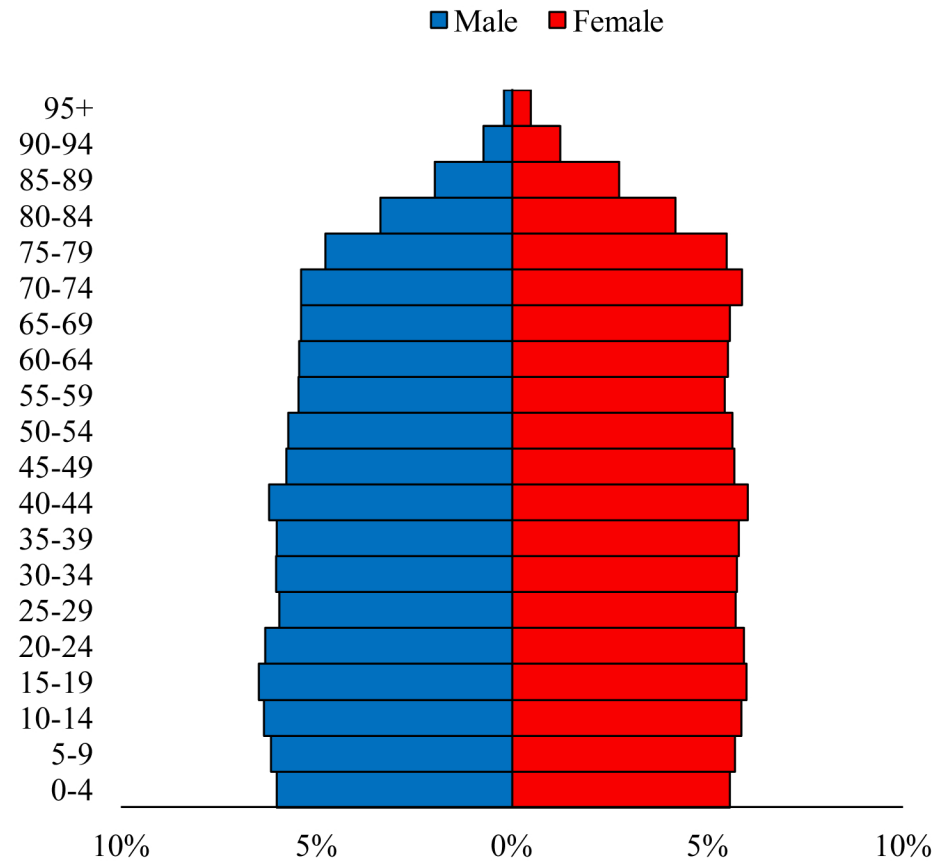

# Population Pyramids of Ohio by County

Washington County Projected Population Pyramid, 2035

Ohio Projected Population Pyramid, 2035

**Go to:** <http://scripps.muohio.edu/content/population-pyramids-ohio-county-2010-2050> to download individual population pyramids (PDF, J-PEG, TIFF formats available).

**Note:** Population pyramids display % of populations by 5 years age groups.

**Citation:** Mehdizadeh, S., Ritchey, P. N., Tipsuk, P., & Yamashita, T. (2012). Population Pyramids of Ohio by County. Scripps Gerontology Center, Miami University, Oxford, OH.