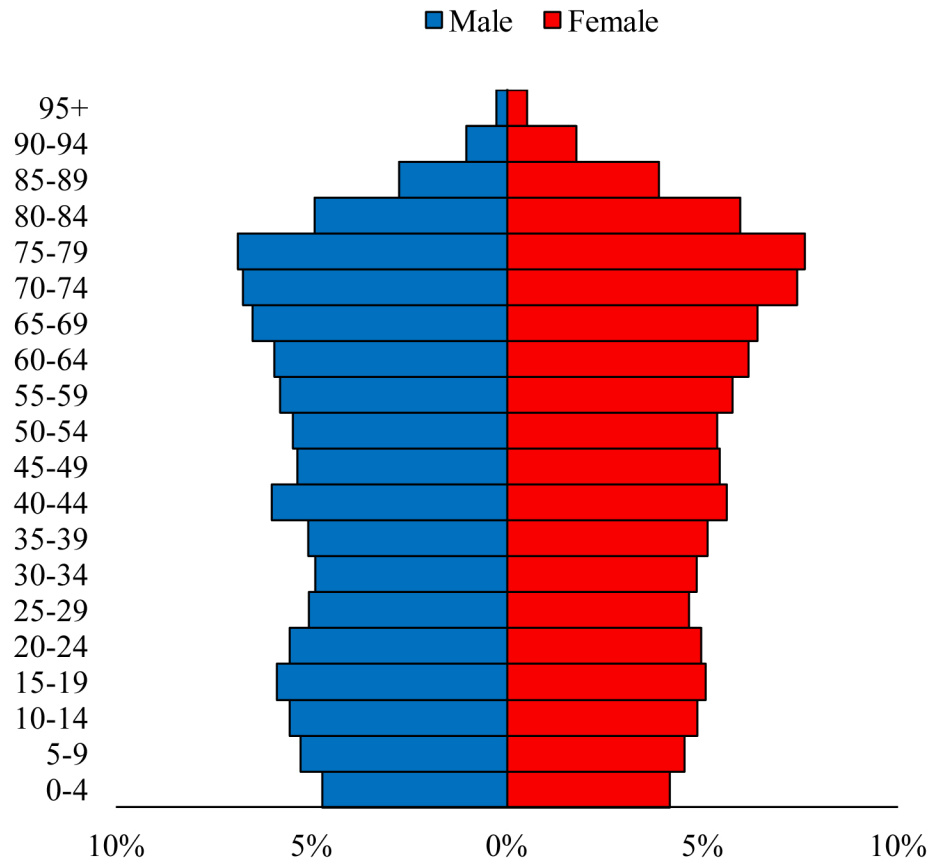

# Population Pyramids of Ohio by County

Washington County Projected Population Pyramid, 2035

Ohio Projected Population Pyramid, 2035

**Go to:** <http://scripps.muohio.edu/content/population-pyramids-ohio-county-2010-2050> to download individual population pyramids (PDF, J-PEG, TIFF formats available).

**Note:** Population pyramids display % of populations by 5 years age groups.

**Citation:** Mehdizadeh, S., Ritchey, P. N., Tipsuk, P., & Yamashita, T. (2012). Population Pyramids of Ohio by County. Scripps Gerontology Center, Miami University, Oxford, OH.