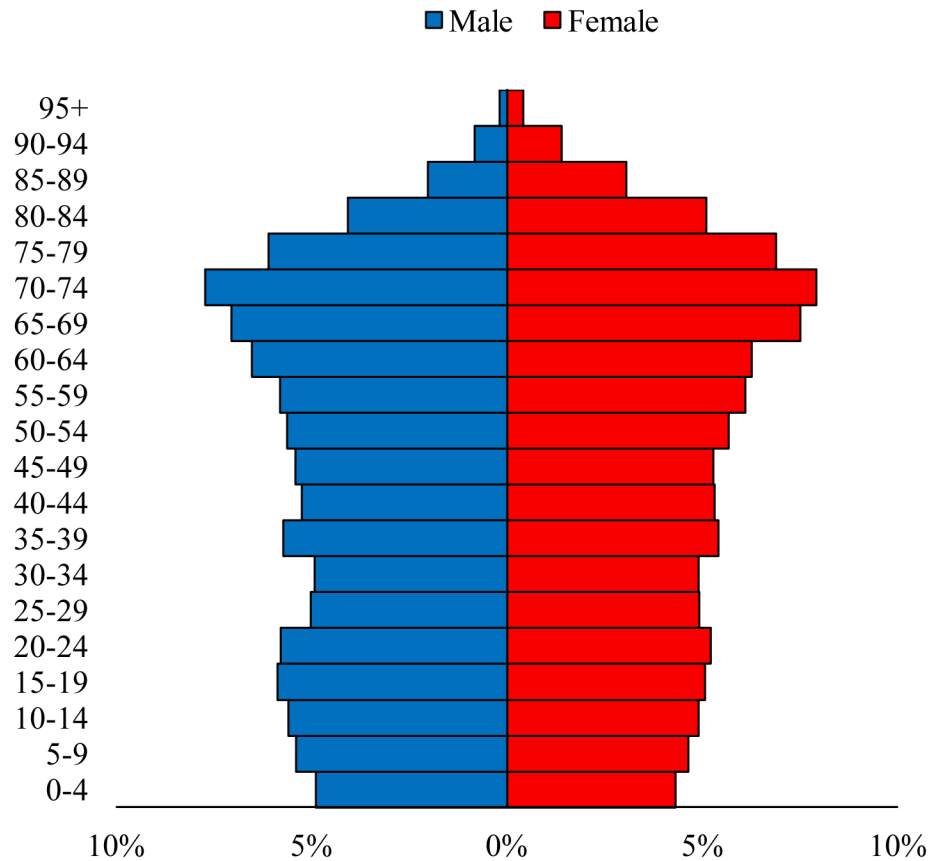

# Population Pyramids of Ohio by County

Washington County Projected Population Pyramid, 2030

Ohio Projected Population Pyramid, 2030

**Go to:** <http://scripps.muohio.edu/content/population-pyramids-ohio-county-2010-2050> to download individual population pyramids (PDF, J-PEG, TIFF formats available).

**Note:** Population pyramids display % of populations by 5 years age groups.

**Citation:** Mehdizadeh, S., Ritchey, P. N., Tipsuk, P., & Yamashita, T. (2012). Population Pyramids of Ohio by County. Scripps Gerontology Center, Miami University, Oxford, OH.