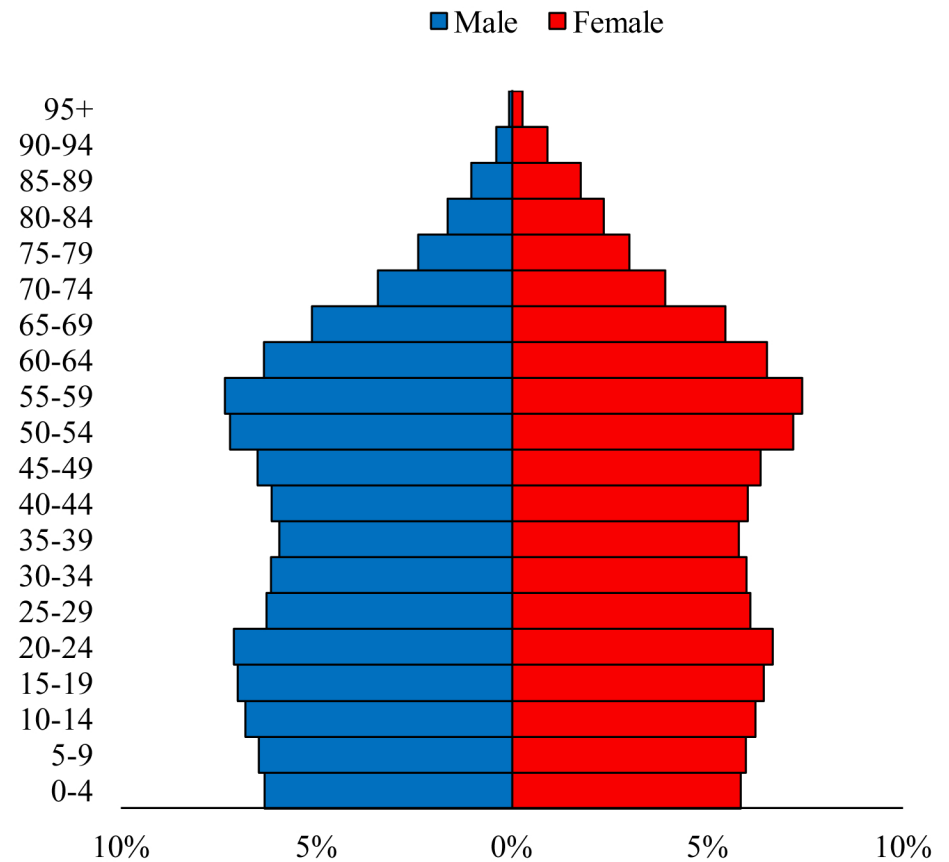

Population Pyramids of Ohio by County

Washington County Projected Population Pyramid, 2015

Ohio Projected Population Pyramid, 2015

Go to: <http://scripps.muohio.edu/content/population-pyramids-ohio-county-2010-2050> to download individual population pyramids (PDF, J-PEG, TIFF formats available).

Note: Population pyramids display % of populations by 5 years age groups.

Citation: Mehdizadeh, S., Ritchey, P. N., Tipsuk, P., & Yamashita, T. (2012). Population Pyramids of Ohio by County. Scripps Gerontology Center, Miami University, Oxford, OH.