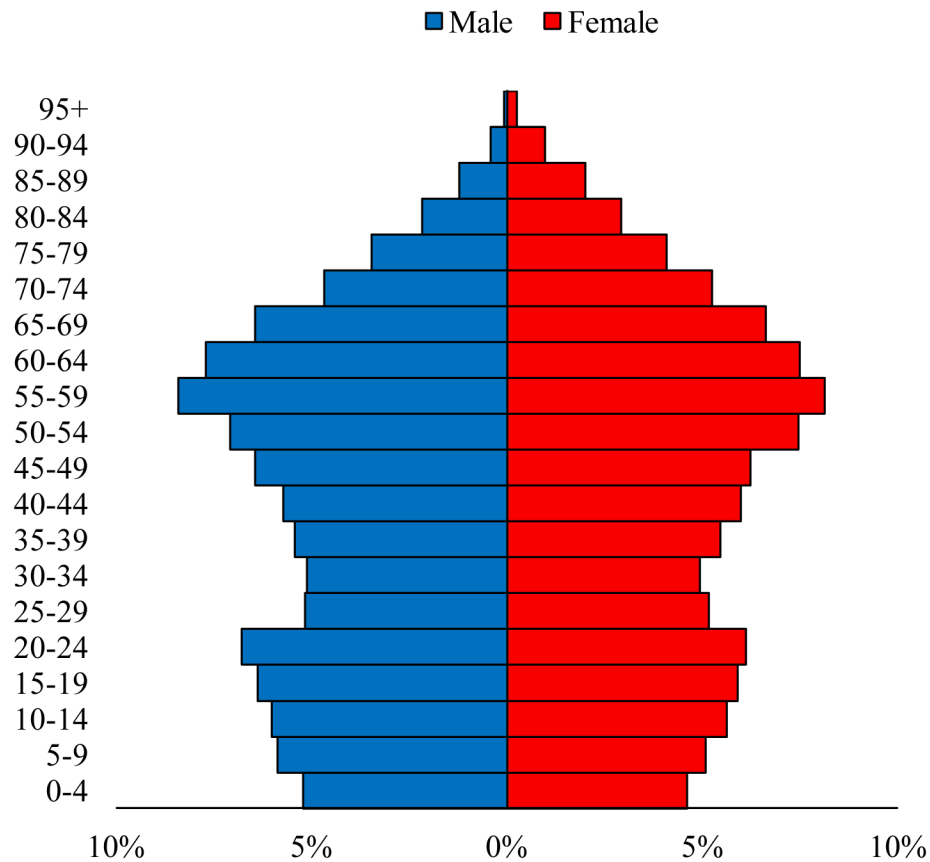

Population Pyramids of Ohio by County

Washington County Projected Population Pyramid, 2015

Ohio Projected Population Pyramid, 2015

Go to: <http://scripps.muohio.edu/content/population-pyramids-ohio-county-2010-2050> to download individual population pyramids (PDF, J-PEG, TIFF formats available).

Note: Population pyramids display % of populations by 5 years age groups.

Citation: Mehdizadeh, S., Ritchey, P. N., Tipsuk, P., & Yamashita, T. (2012). Population Pyramids of Ohio by County. Scripps Gerontology Center, Miami University, Oxford, OH.