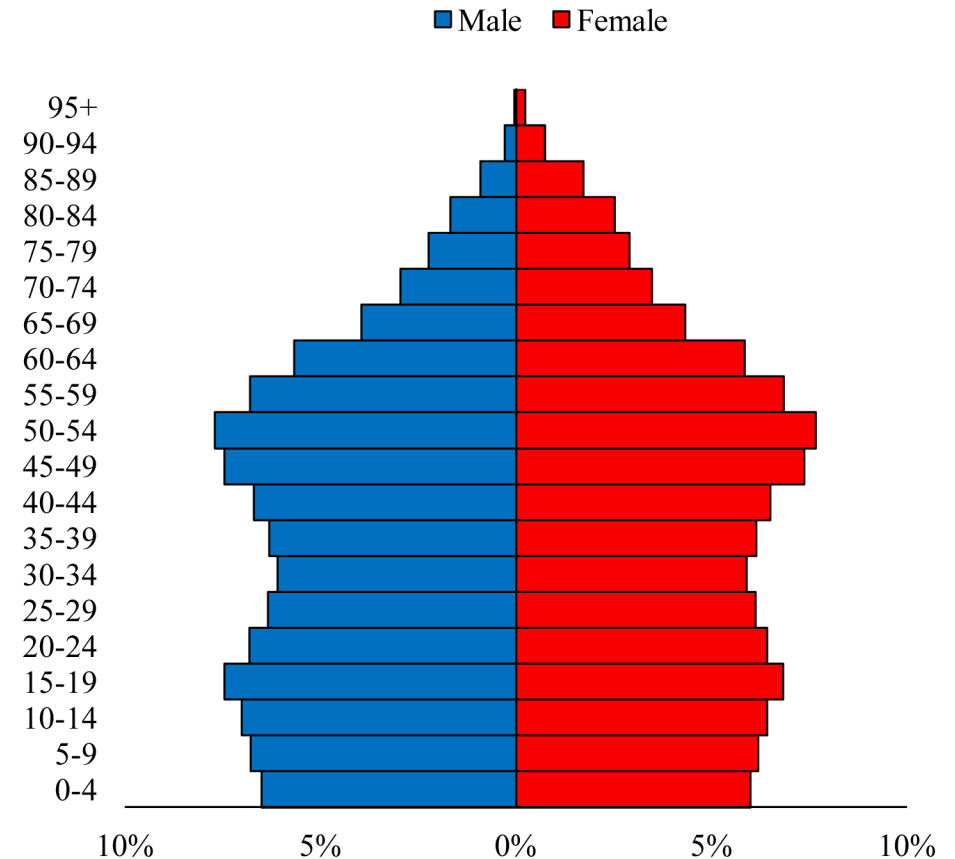

Population Pyramids of Ohio by County

Washington County Population Pyramid, 2010

Ohio Population Pyramid, 2010

Go to: <http://scripps.muohio.edu/content/population-pyramids-ohio-county-2010-2050> to download individual population pyramids (PDF, J-PEG, TIFF formats available).

Note: Population pyramids display % of populations by 5 years age groups.

Citation: Mehdizadeh, S., Ritchey, P. N., Tipsuk, P., & Yamashita, T. (2012). Population Pyramids of Ohio by County. Scripps Gerontology Center, Miami University, Oxford, OH.