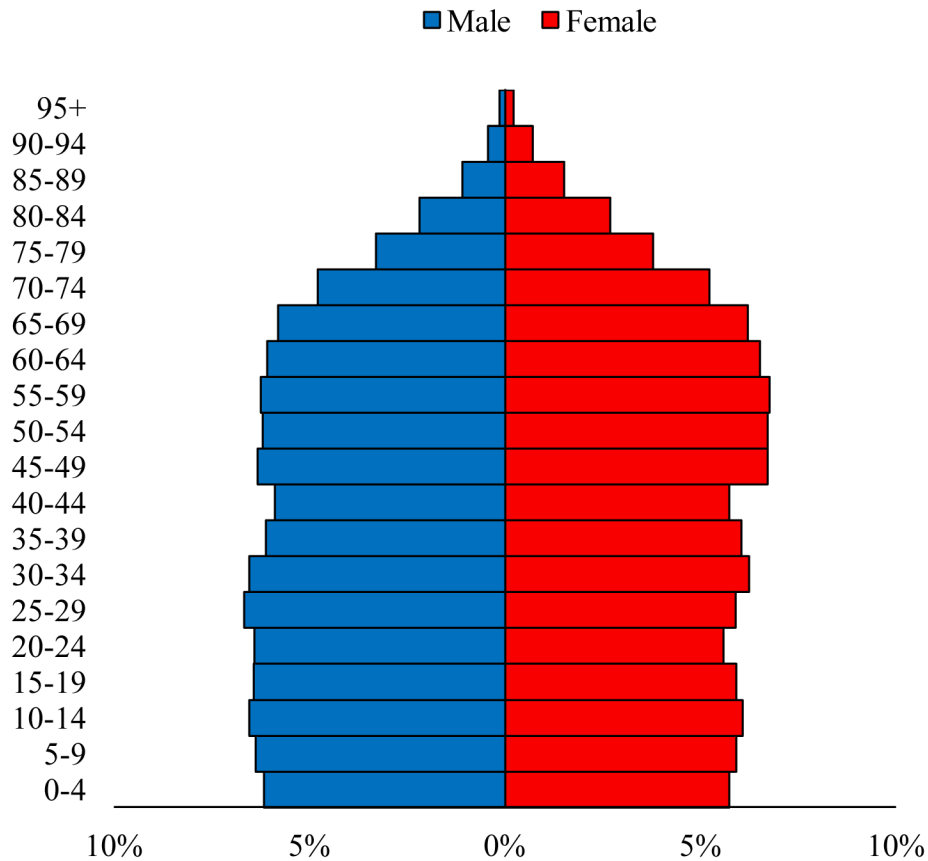

Population Pyramids of Ohio by County

Warren County Projected Population Pyramid, 2030

Ohio Projected Population Pyramid, 2030

Go to: <http://scripps.muohio.edu/content/population-pyramids-ohio-county-2010-2050> to download individual population pyramids (PDF, J-PEG, TIFF formats available).

Note: Population pyramids display % of populations by 5 years age groups.

Citation: Mehdizadeh, S., Ritchey, P. N., Tipsuk, P., & Yamashita, T. (2012). Population Pyramids of Ohio by County. Scripps Gerontology Center, Miami University, Oxford, OH.