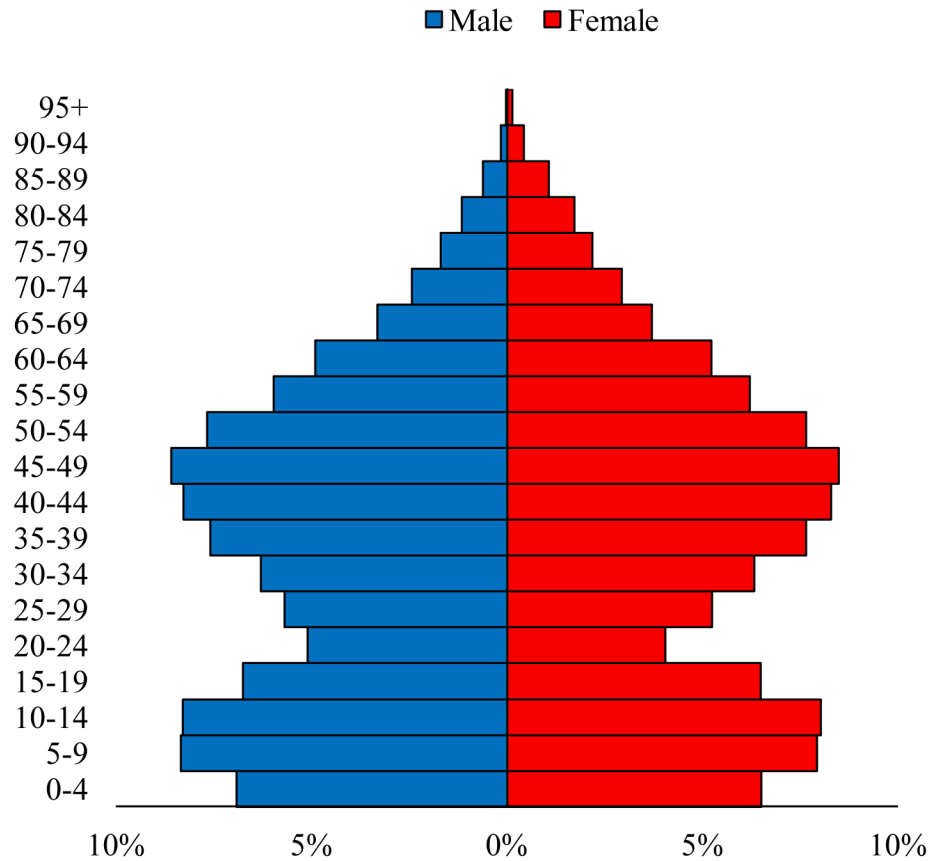

Population Pyramids of Ohio by County

Warren County Population Pyramid, 2010

Ohio Population Pyramid, 2010

Go to: <http://scripps.muohio.edu/content/population-pyramids-ohio-county-2010-2050> to download individual population pyramids (PDF, J-PEG, TIFF formats available).

Note: Population pyramids display % of populations by 5 years age groups.

Citation: Mehdizadeh, S., Ritchey, P. N., Tipsuk, P., & Yamashita, T. (2012). Population Pyramids of Ohio by County. Scripps Gerontology Center, Miami University, Oxford, OH.