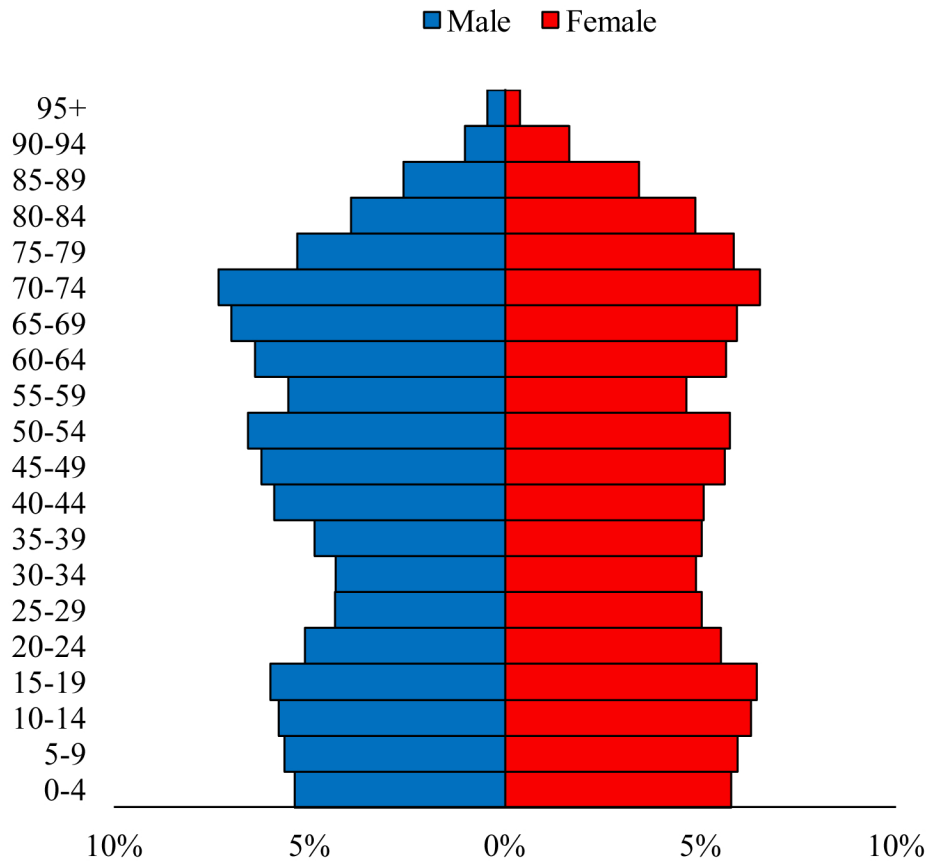

Population Pyramids of Ohio by County

Vinton County Projected Population Pyramid, 2045

Ohio Projected Population Pyramid, 2045

Go to: <http://scripps.muohio.edu/content/population-pyramids-ohio-county-2010-2050> to download individual population pyramids (PDF, J-PEG, TIFF formats available).

Note: Population pyramids display % of populations by 5 years age groups.

Citation: Mehdizadeh, S., Ritchey, P. N., Tipsuk, P., & Yamashita, T. (2012). Population Pyramids of Ohio by County. Scripps Gerontology Center, Miami University, Oxford, OH.