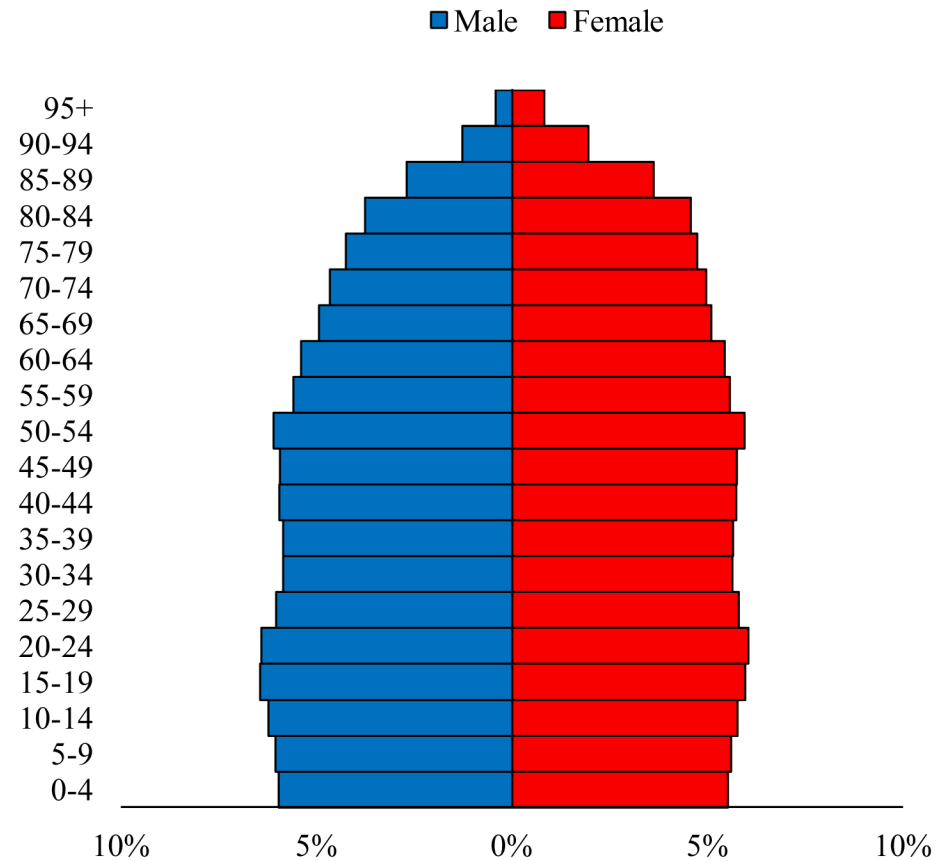

Population Pyramids of Ohio by County

Vinton County Projected Population Pyramid, 2045

Ohio Projected Population Pyramid, 2045

Go to: <http://scripps.muohio.edu/content/population-pyramids-ohio-county-2010-2050> to download individual population pyramids (PDF, J-PEG, TIFF formats available).

Note: Population pyramids display % of populations by 5 years age groups.

Citation: Mehdizadeh, S., Ritchey, P. N., Tipsuk, P., & Yamashita, T. (2012). Population Pyramids of Ohio by County. Scripps Gerontology Center, Miami University, Oxford, OH.