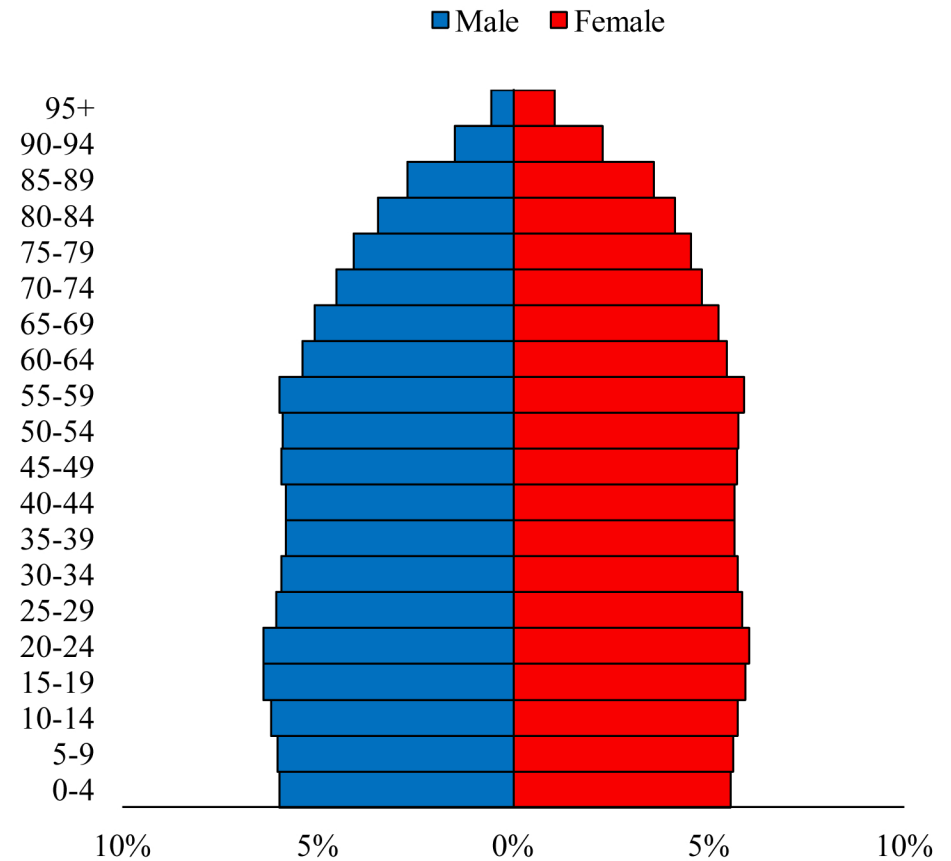

Population Pyramids of Ohio by County

Vanwert County Projected Population Pyramid, 2050

Ohio Projected Population Pyramid, 2050

Go to: <http://scripps.muohio.edu/content/population-pyramids-ohio-county-2010-2050> to download individual population pyramids (PDF, J-PEG, TIFF formats available).

Note: Population pyramids display % of populations by 5 years age groups.

Citation: Mehdizadeh, S., Ritchey, P. N., Tipsuk, P., & Yamashita, T. (2012). Population Pyramids of Ohio by County. Scripps Gerontology Center, Miami University, Oxford, OH.