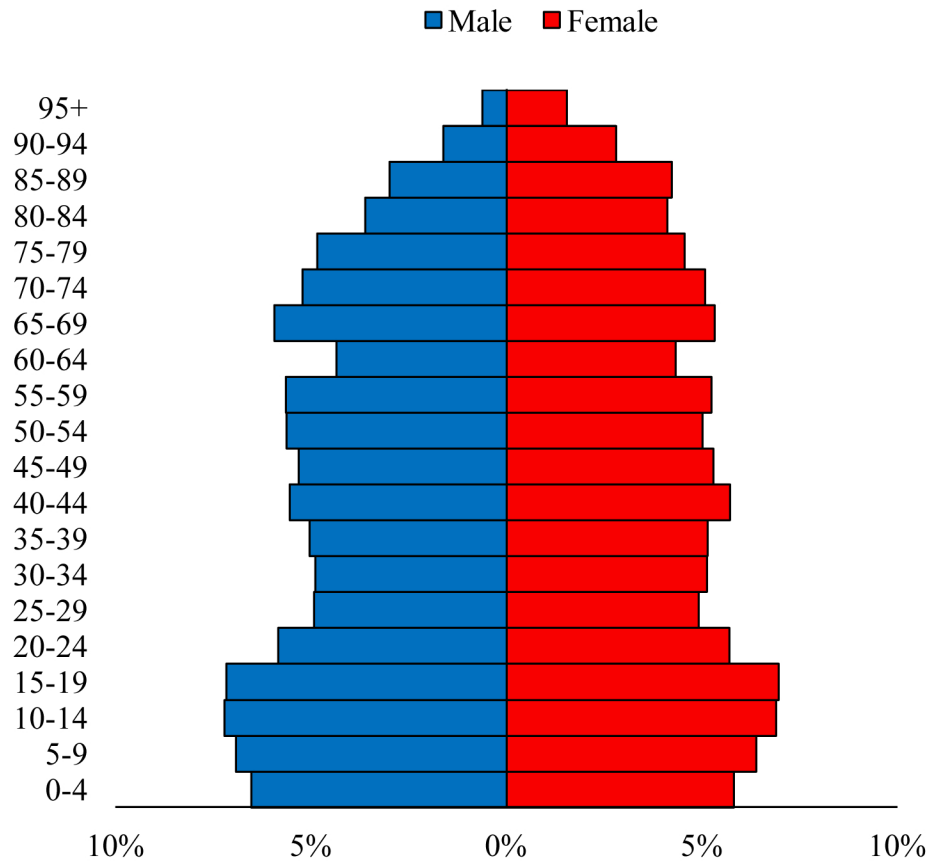

Population Pyramids of Ohio by County

Vanwert County Projected Population Pyramid, 2050

Ohio Projected Population Pyramid, 2050

Go to: <http://scripps.muohio.edu/content/population-pyramids-ohio-county-2010-2050> to download individual population pyramids (PDF, J-PEG, TIFF formats available).

Note: Population pyramids display % of populations by 5 years age groups.

Citation: Mehdizadeh, S., Ritchey, P. N., Tipsuk, P., & Yamashita, T. (2012). Population Pyramids of Ohio by County. Scripps Gerontology Center, Miami University, Oxford, OH.