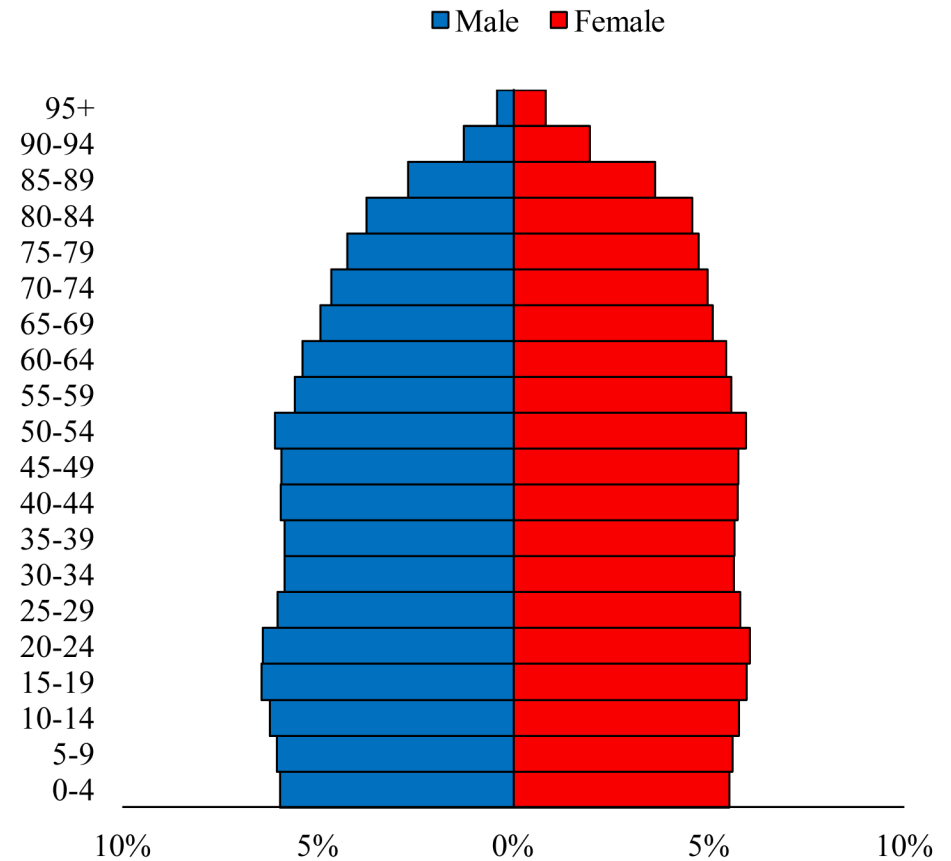

Population Pyramids of Ohio by County

Vanwert County Projected Population Pyramid, 2045

Ohio Projected Population Pyramid, 2045

Go to: <http://scripps.muohio.edu/content/population-pyramids-ohio-county-2010-2050> to download individual population pyramids (PDF, J-PEG, TIFF formats available).

Note: Population pyramids display % of populations by 5 years age groups.

Citation: Mehdizadeh, S., Ritchey, P. N., Tipsuk, P., & Yamashita, T. (2012). Population Pyramids of Ohio by County. Scripps Gerontology Center, Miami University, Oxford, OH.