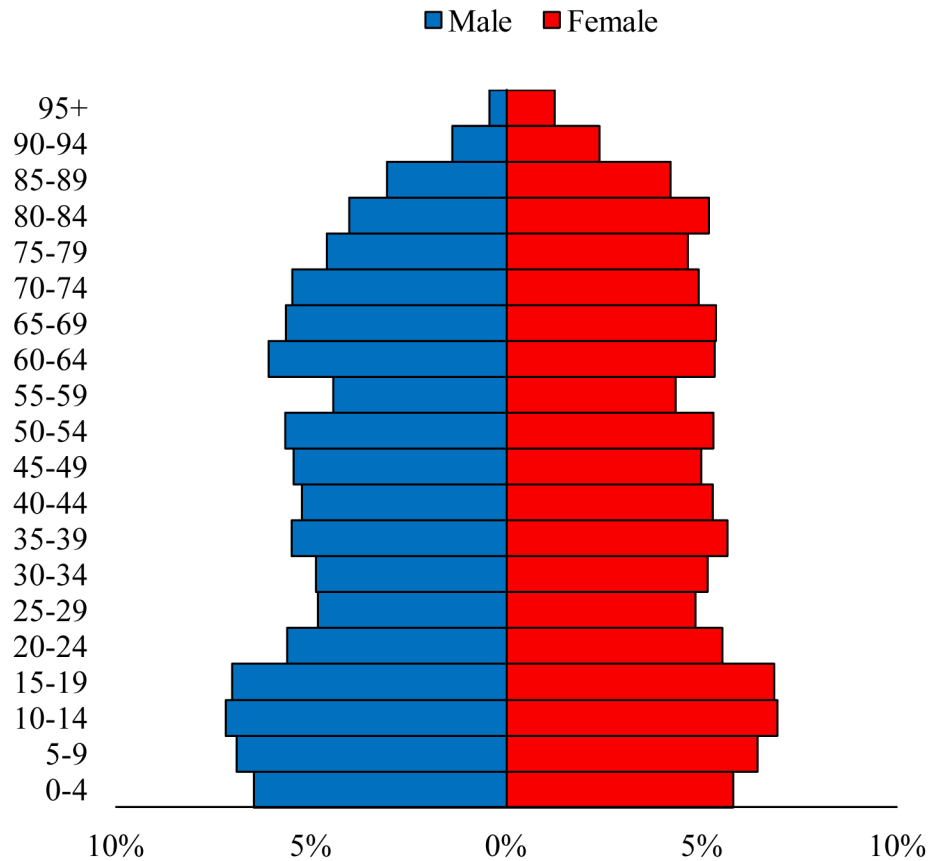

Population Pyramids of Ohio by County

Vanwert County Projected Population Pyramid, 2045

Ohio Projected Population Pyramid, 2045

Go to: <http://scripps.muohio.edu/content/population-pyramids-ohio-county-2010-2050> to download individual population pyramids (PDF, J-PEG, TIFF formats available).

Note: Population pyramids display % of populations by 5 years age groups.

Citation: Mehdizadeh, S., Ritchey, P. N., Tipsuk, P., & Yamashita, T. (2012). Population Pyramids of Ohio by County. Scripps Gerontology Center, Miami University, Oxford, OH.