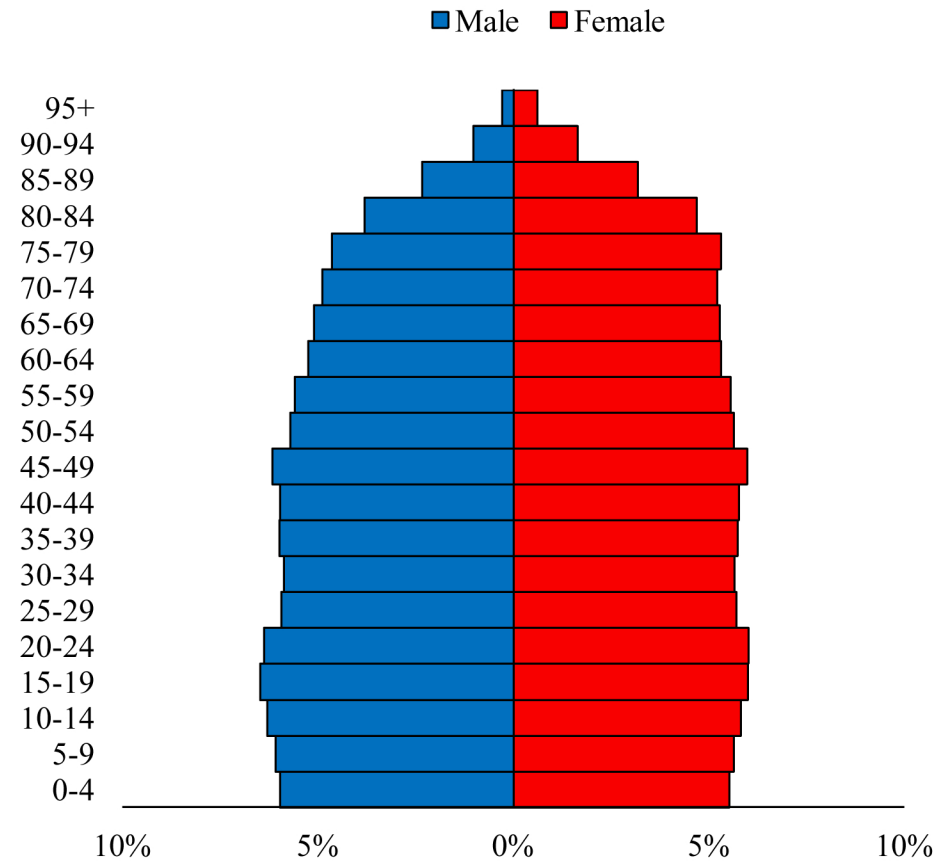

# Population Pyramids of Ohio by County

Vanwert County Projected Population Pyramid, 2040

Ohio Projected Population Pyramid, 2040

**Go to:** <http://scripps.muohio.edu/content/population-pyramids-ohio-county-2010-2050> to download individual population pyramids (PDF, J-PEG, TIFF formats available).

**Note:** Population pyramids display % of populations by 5 years age groups.

**Citation:** Mehdizadeh, S., Ritchey, P. N., Tipsuk, P., & Yamashita, T. (2012). Population Pyramids of Ohio by County. Scripps Gerontology Center, Miami University, Oxford, OH.