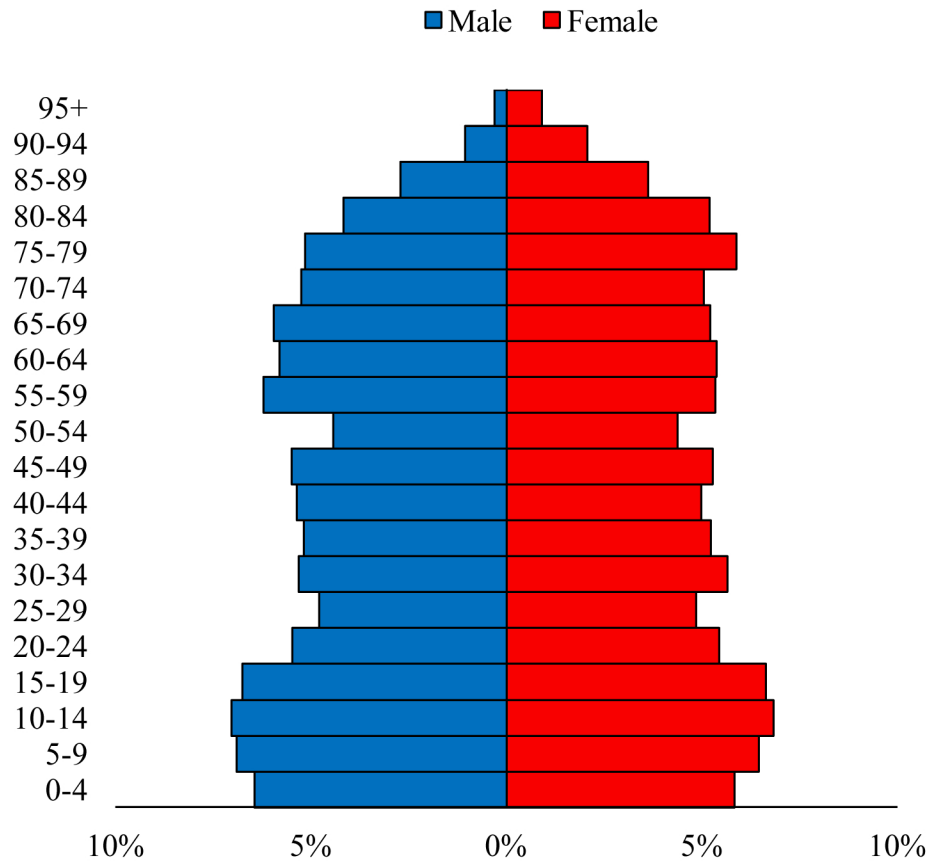

# Population Pyramids of Ohio by County

Vanwert County Projected Population Pyramid, 2040

Ohio Projected Population Pyramid, 2040

**Go to:** <http://scripps.muohio.edu/content/population-pyramids-ohio-county-2010-2050> to download individual population pyramids (PDF, J-PEG, TIFF formats available).

**Note:** Population pyramids display % of populations by 5 years age groups.

**Citation:** Mehdizadeh, S., Ritchey, P. N., Tipsuk, P., & Yamashita, T. (2012). Population Pyramids of Ohio by County. Scripps Gerontology Center, Miami University, Oxford, OH.