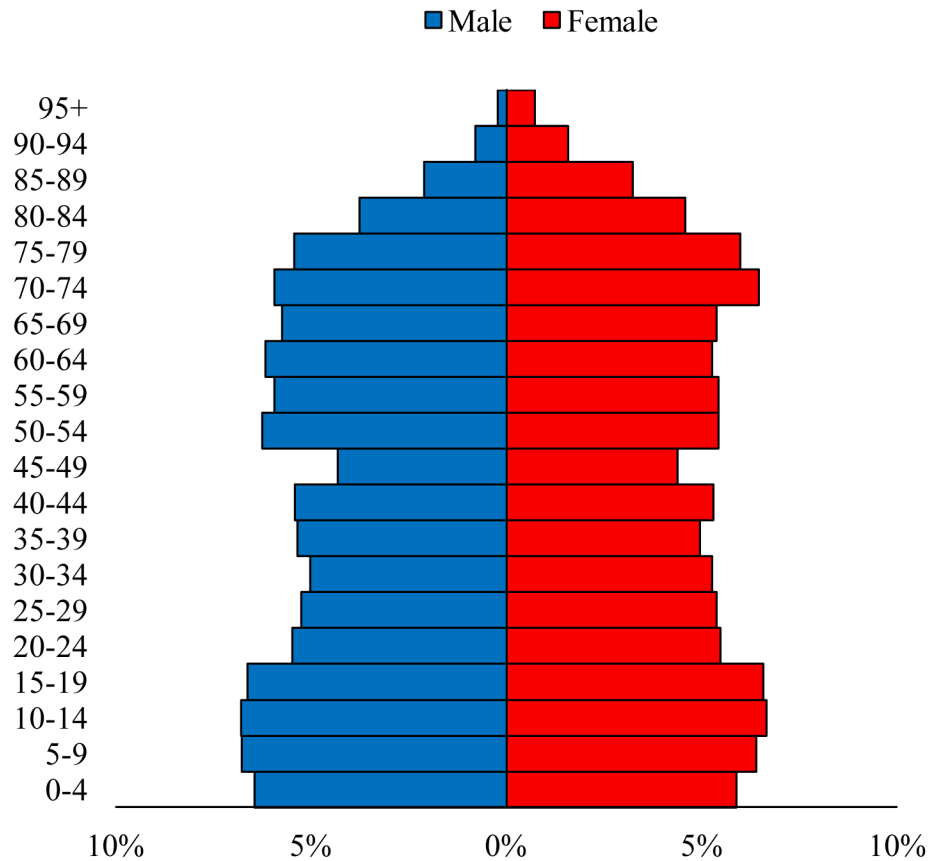

Population Pyramids of Ohio by County

Vanwert County Projected Population Pyramid, 2035

Ohio Projected Population Pyramid, 2035

Go to: <http://scripps.muohio.edu/content/population-pyramids-ohio-county-2010-2050> to download individual population pyramids (PDF, J-PEG, TIFF formats available).

Note: Population pyramids display % of populations by 5 years age groups.

Citation: Mehdizadeh, S., Ritchey, P. N., Tipsuk, P., & Yamashita, T. (2012). Population Pyramids of Ohio by County. Scripps Gerontology Center, Miami University, Oxford, OH.