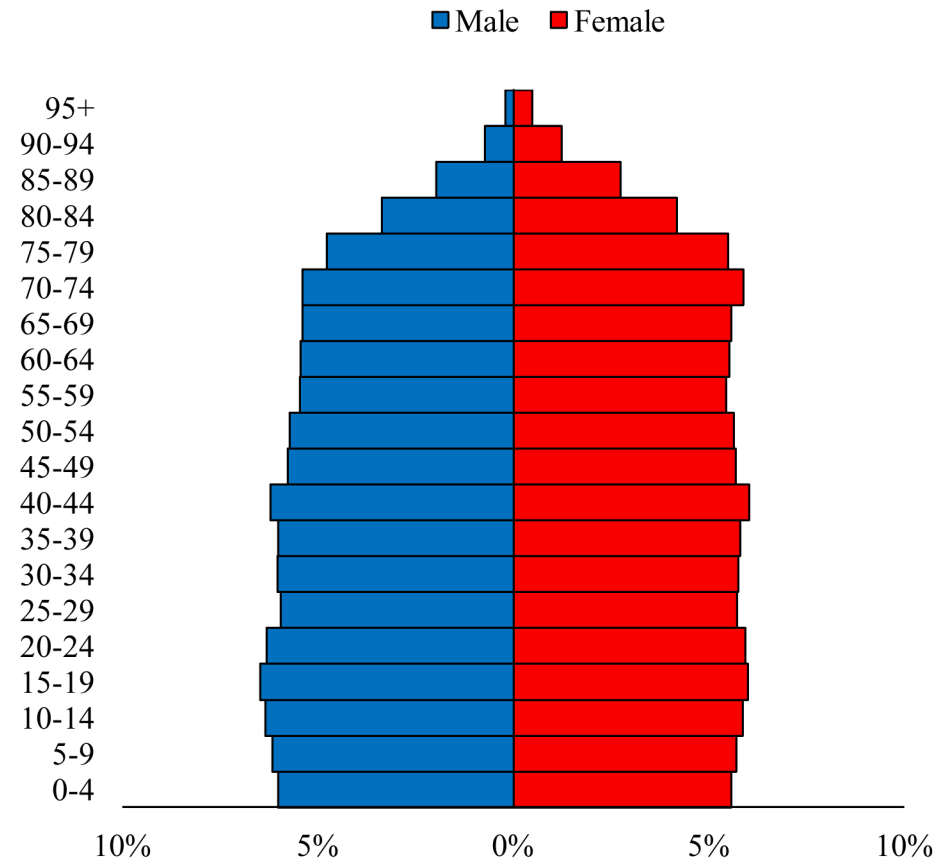

Population Pyramids of Ohio by County

Vanwert County Projected Population Pyramid, 2035

Ohio Projected Population Pyramid, 2035

Go to: <http://scripps.muohio.edu/content/population-pyramids-ohio-county-2010-2050> to download individual population pyramids (PDF, J-PEG, TIFF formats available).

Note: Population pyramids display % of populations by 5 years age groups.

Citation: Mehdizadeh, S., Ritchey, P. N., Tipsuk, P., & Yamashita, T. (2012). Population Pyramids of Ohio by County. Scripps Gerontology Center, Miami University, Oxford, OH.