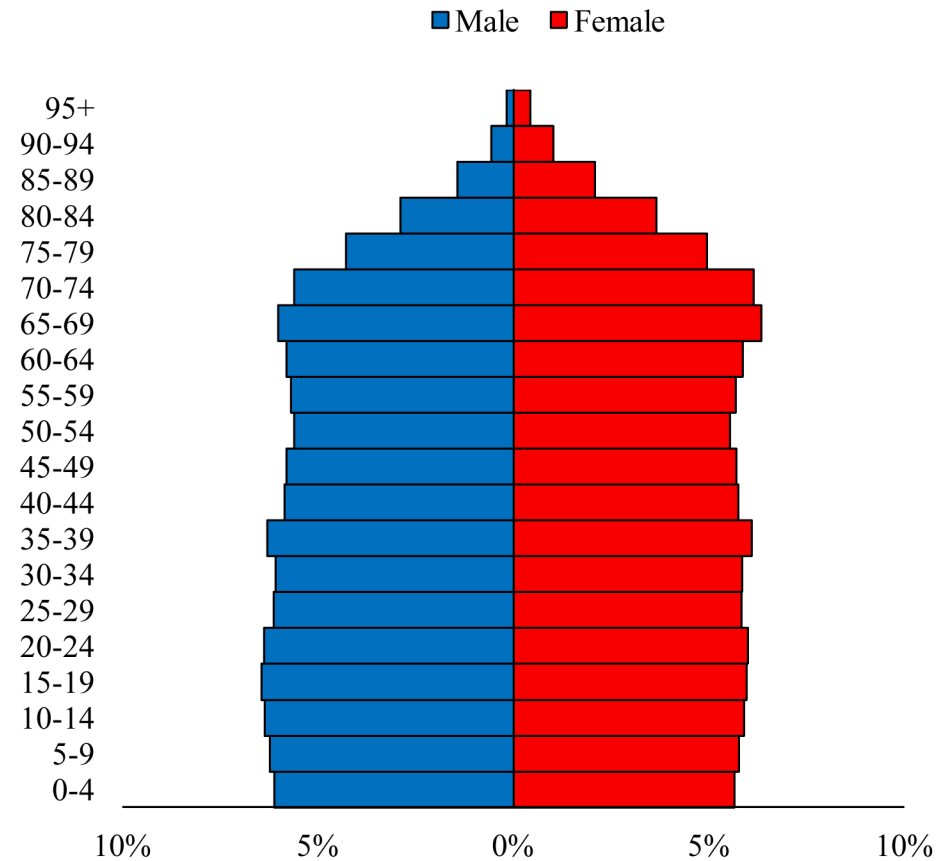

Population Pyramids of Ohio by County

Vanwert County Projected Population Pyramid, 2030

Ohio Projected Population Pyramid, 2030

Go to: <http://scripps.muohio.edu/content/population-pyramids-ohio-county-2010-2050> to download individual population pyramids (PDF, J-PEG, TIFF formats available).

Note: Population pyramids display % of populations by 5 years age groups.

Citation: Mehdizadeh, S., Ritchey, P. N., Tipsuk, P., & Yamashita, T. (2012). Population Pyramids of Ohio by County. Scripps Gerontology Center, Miami University, Oxford, OH.