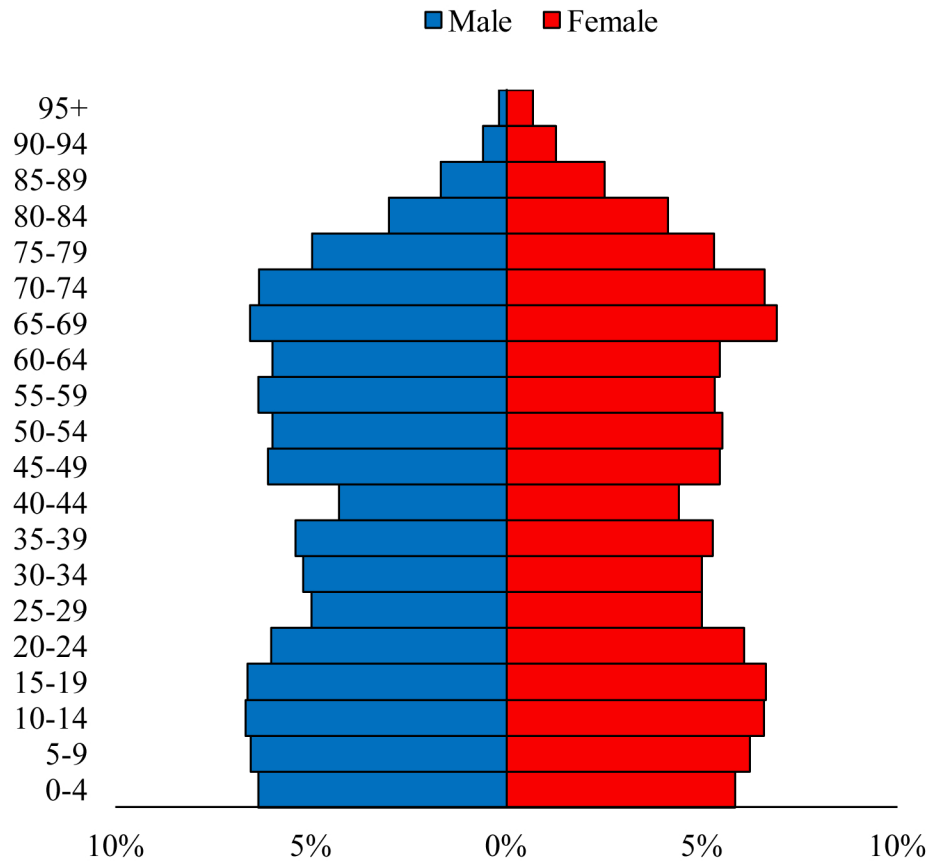

Population Pyramids of Ohio by County

Vanwert County Projected Population Pyramid, 2030

Ohio Projected Population Pyramid, 2030

Go to: <http://scripps.muohio.edu/content/population-pyramids-ohio-county-2010-2050> to download individual population pyramids (PDF, J-PEG, TIFF formats available).

Note: Population pyramids display % of populations by 5 years age groups.

Citation: Mehdizadeh, S., Ritchey, P. N., Tipsuk, P., & Yamashita, T. (2012). Population Pyramids of Ohio by County. Scripps Gerontology Center, Miami University, Oxford, OH.