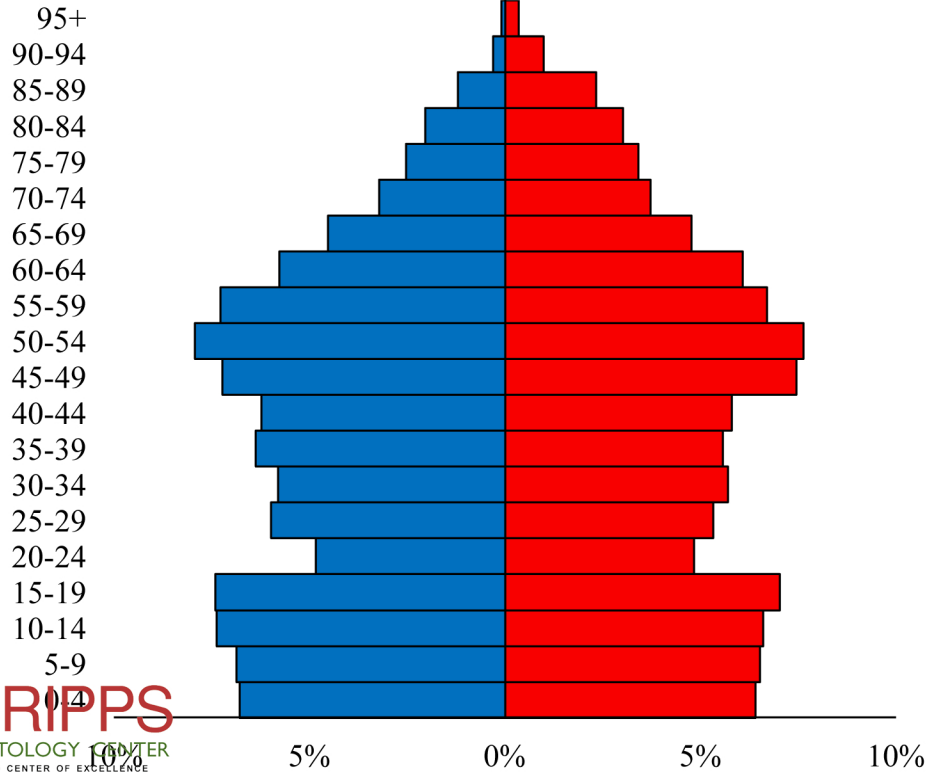

Population Pyramids of Ohio by County

Vanwert County Population Pyramid, 2010

Ohio Population Pyramid, 2010

■ Male ■ Female

■ Male ■ Female

Go to: <http://scripps.muohio.edu/content/population-pyramids-ohio-county-2010-2050> to download individual population pyramids (PDF, J-PEG, TIFF formats available).

Note: Population pyramids display % of populations by 5 years age groups.

Citation: Mehdizadeh, S., Ritchey, P. N., Tipsuk, P., & Yamashita, T. (2012). Population Pyramids of Ohio by County. Scripps Gerontology Center, Miami University, Oxford, OH.