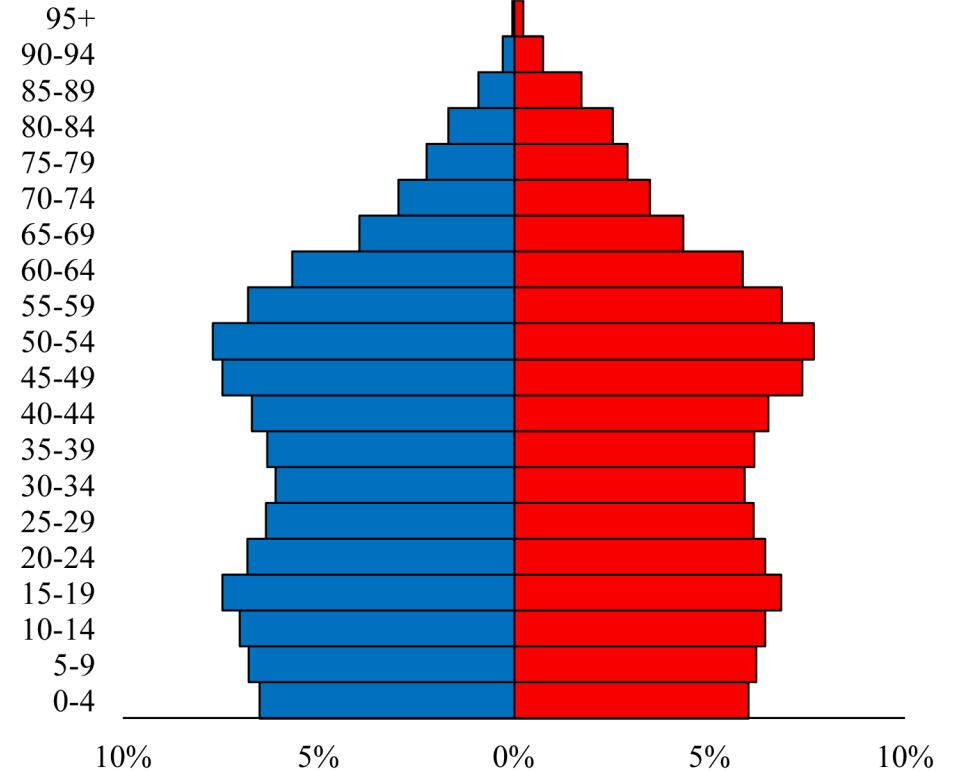

Population Pyramids of Ohio by County

Vanwert County Population Pyramid, 2010

Ohio Population Pyramid, 2010

■ Male ■ Female

■ Male ■ Female

Go to: <http://scripps.muohio.edu/content/population-pyramids-ohio-county-2010-2050> to download individual population pyramids (PDF, J-PEG, TIFF formats available).

Note: Population pyramids display % of populations by 5 years age groups.

Citation: Mehdizadeh, S., Ritchey, P. N., Tipsuk, P., & Yamashita, T. (2012). Population Pyramids of Ohio by County. Scripps Gerontology Center, Miami University, Oxford, OH.