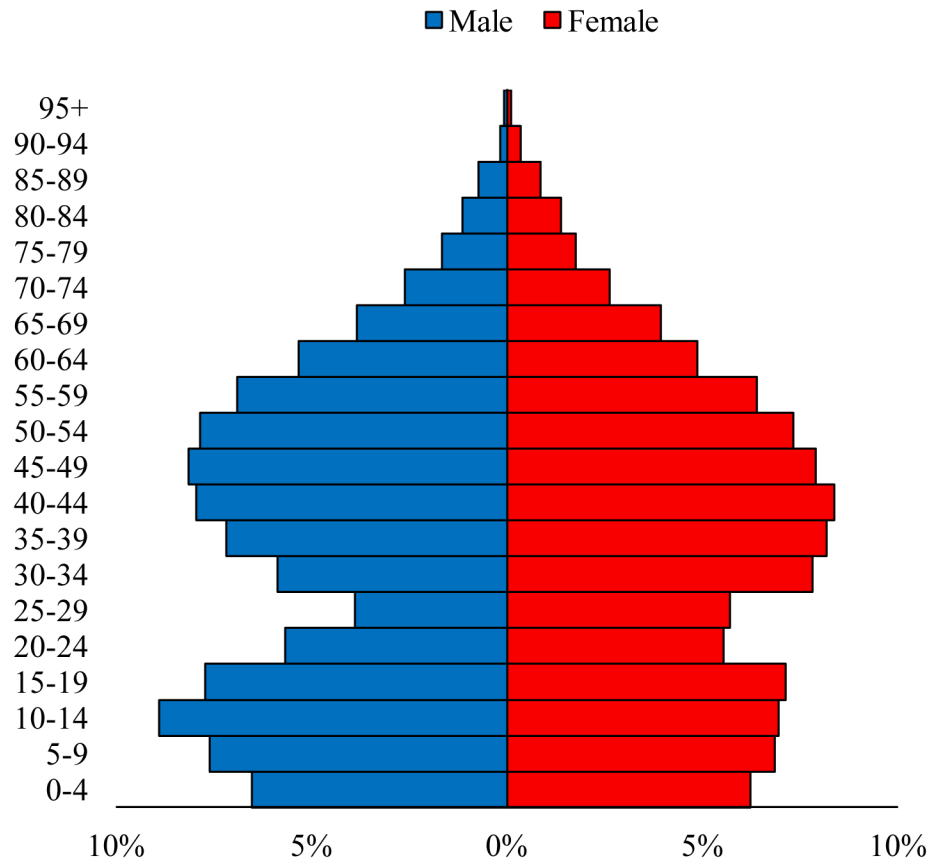

Population Pyramids of Ohio by County

Union County Projected Population Pyramid, 2015

Ohio Projected Population Pyramid, 2015

Go to: <http://scripps.muohio.edu/content/population-pyramids-ohio-county-2010-2050> to download individual population pyramids (PDF, J-PEG, TIFF formats available).

Note: Population pyramids display % of populations by 5 years age groups.

Citation: Mehdizadeh, S., Ritchey, P. N., Tipsuk, P., & Yamashita, T. (2012). Population Pyramids of Ohio by County. Scripps Gerontology Center, Miami University, Oxford, OH.