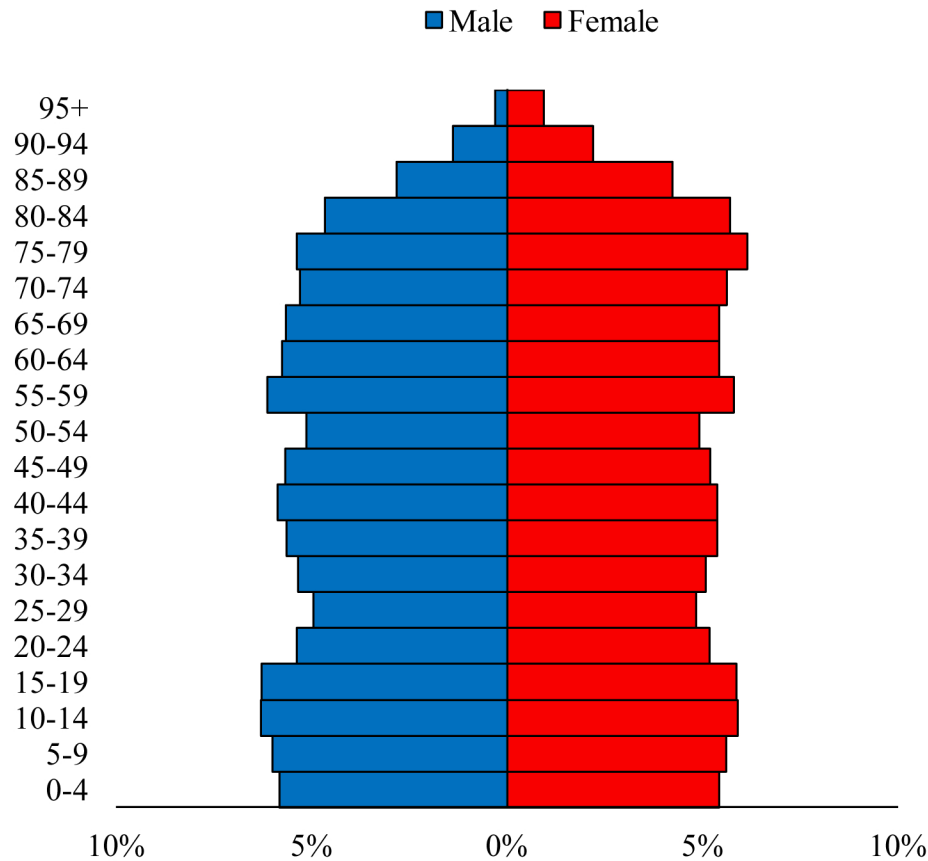

Population Pyramids of Ohio by County

Tuscarawas County Projected Population Pyramid, 2040

Ohio Projected Population Pyramid, 2040

Go to: <http://scripps.muohio.edu/content/population-pyramids-ohio-county-2010-2050> to download individual population pyramids (PDF, J-PEG, TIFF formats available).

Note: Population pyramids display % of populations by 5 years age groups.

Citation: Mehdizadeh, S., Ritchey, P. N., Tipsuk, P., & Yamashita, T. (2012). Population Pyramids of Ohio by County. Scripps Gerontology Center, Miami University, Oxford, OH.