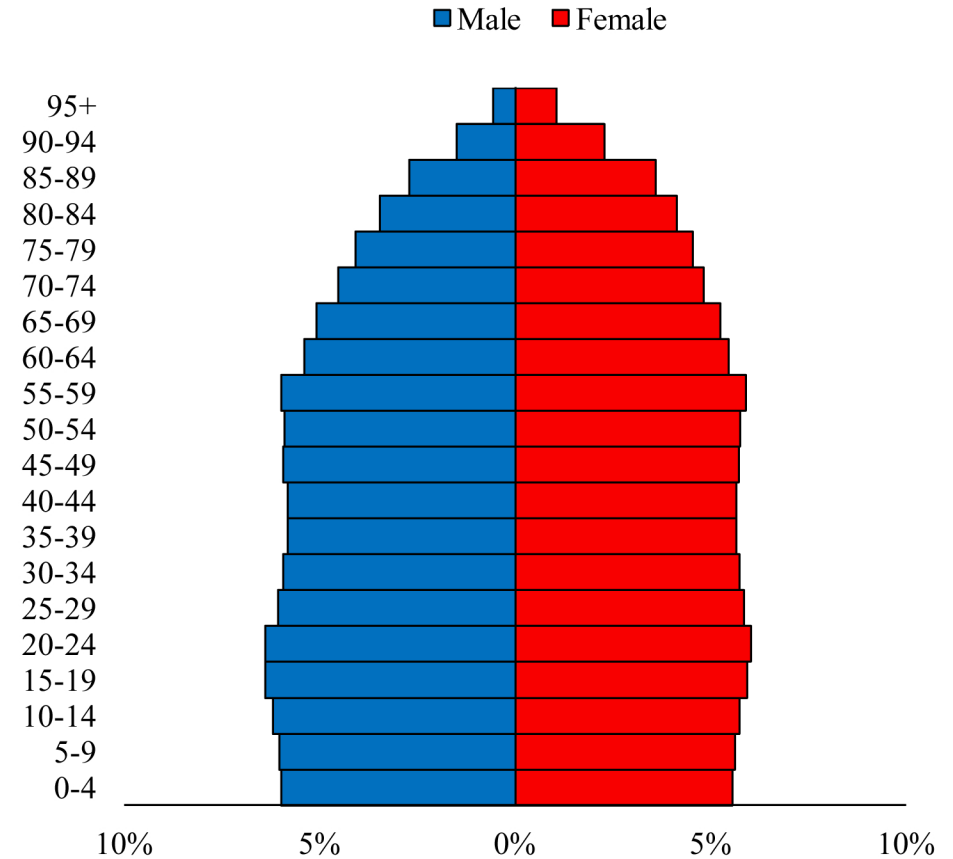

Population Pyramids of Ohio by County

Trumbull County Projected Population Pyramid, 2050

Ohio Projected Population Pyramid, 2050

Go to: <http://scripps.muohio.edu/content/population-pyramids-ohio-county-2010-2050> to download individual population pyramids (PDF, J-PEG, TIFF formats available).

Note: Population pyramids display % of populations by 5 years age groups.

Citation: Mehdizadeh, S., Ritchey, P. N., Tipsuk, P., & Yamashita, T. (2012). Population Pyramids of Ohio by County. Scripps Gerontology Center, Miami University, Oxford, OH.