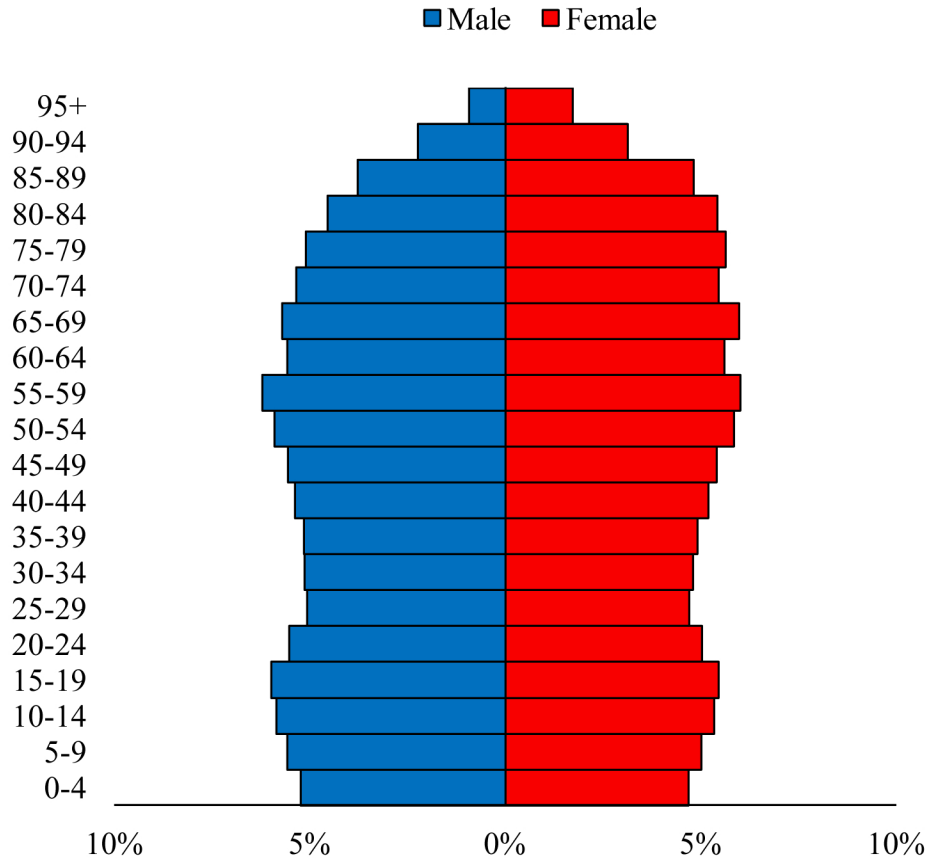

Population Pyramids of Ohio by County

Trumbull County Projected Population Pyramid, 2050

Ohio Projected Population Pyramid, 2050

Go to: <http://scripps.muohio.edu/content/population-pyramids-ohio-county-2010-2050> to download individual population pyramids (PDF, J-PEG, TIFF formats available).

Note: Population pyramids display % of populations by 5 years age groups.

Citation: Mehdizadeh, S., Ritchey, P. N., Tipsuk, P., & Yamashita, T. (2012). Population Pyramids of Ohio by County. Scripps Gerontology Center, Miami University, Oxford, OH.