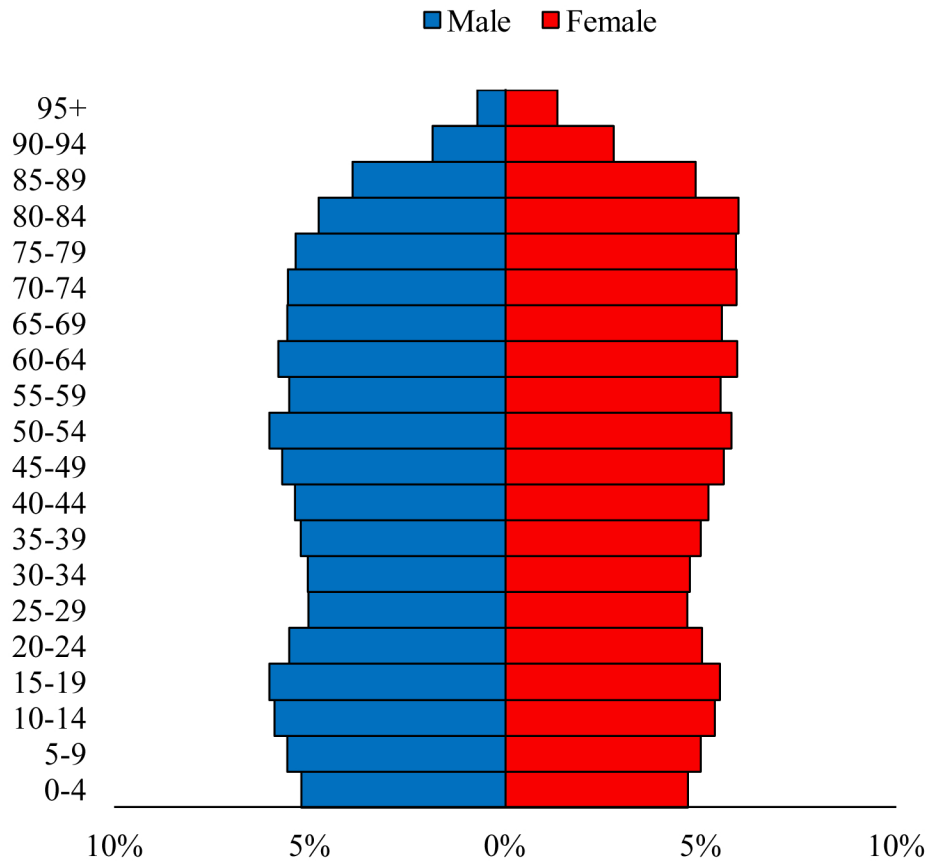

Population Pyramids of Ohio by County

Trumbull County Projected Population Pyramid, 2045

Ohio Projected Population Pyramid, 2045

Go to: <http://scripps.muohio.edu/content/population-pyramids-ohio-county-2010-2050> to download individual population pyramids (PDF, J-PEG, TIFF formats available).

Note: Population pyramids display % of populations by 5 years age groups.

Citation: Mehdizadeh, S., Ritchey, P. N., Tipsuk, P., & Yamashita, T. (2012). Population Pyramids of Ohio by County. Scripps Gerontology Center, Miami University, Oxford, OH.