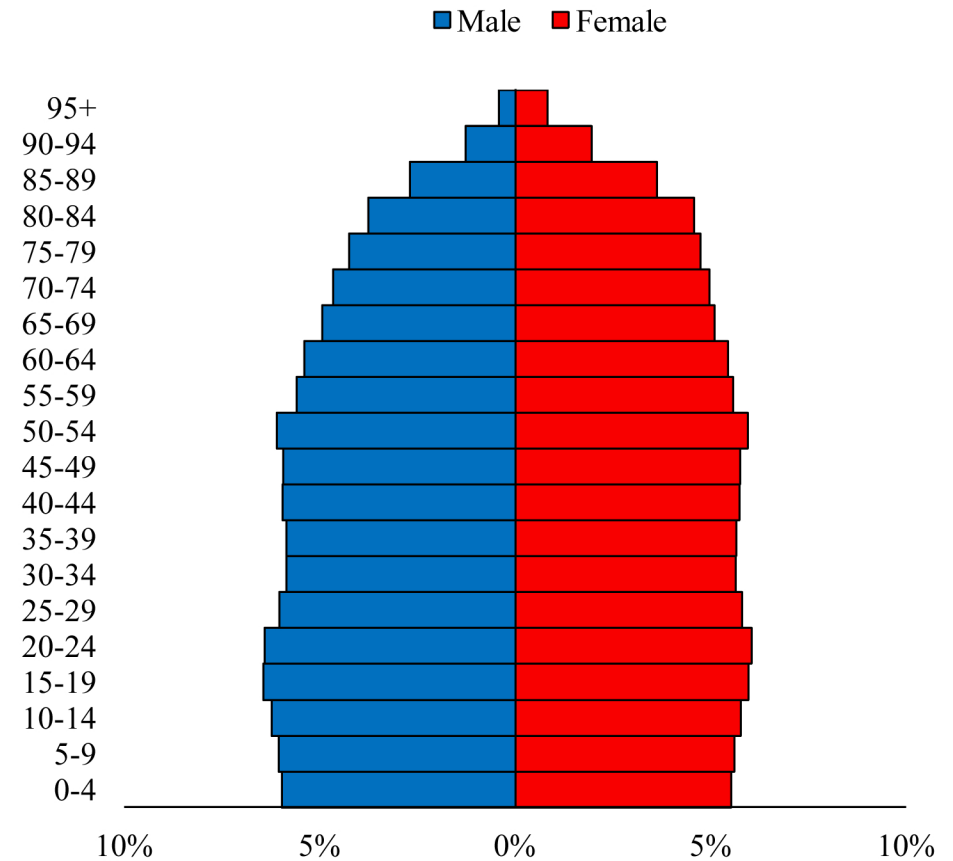

Population Pyramids of Ohio by County

Trumbull County Projected Population Pyramid, 2045

Ohio Projected Population Pyramid, 2045

Go to: <http://scripps.muohio.edu/content/population-pyramids-ohio-county-2010-2050> to download individual population pyramids (PDF, J-PEG, TIFF formats available).

Note: Population pyramids display % of populations by 5 years age groups.

Citation: Mehdizadeh, S., Ritchey, P. N., Tipsuk, P., & Yamashita, T. (2012). Population Pyramids of Ohio by County. Scripps Gerontology Center, Miami University, Oxford, OH.