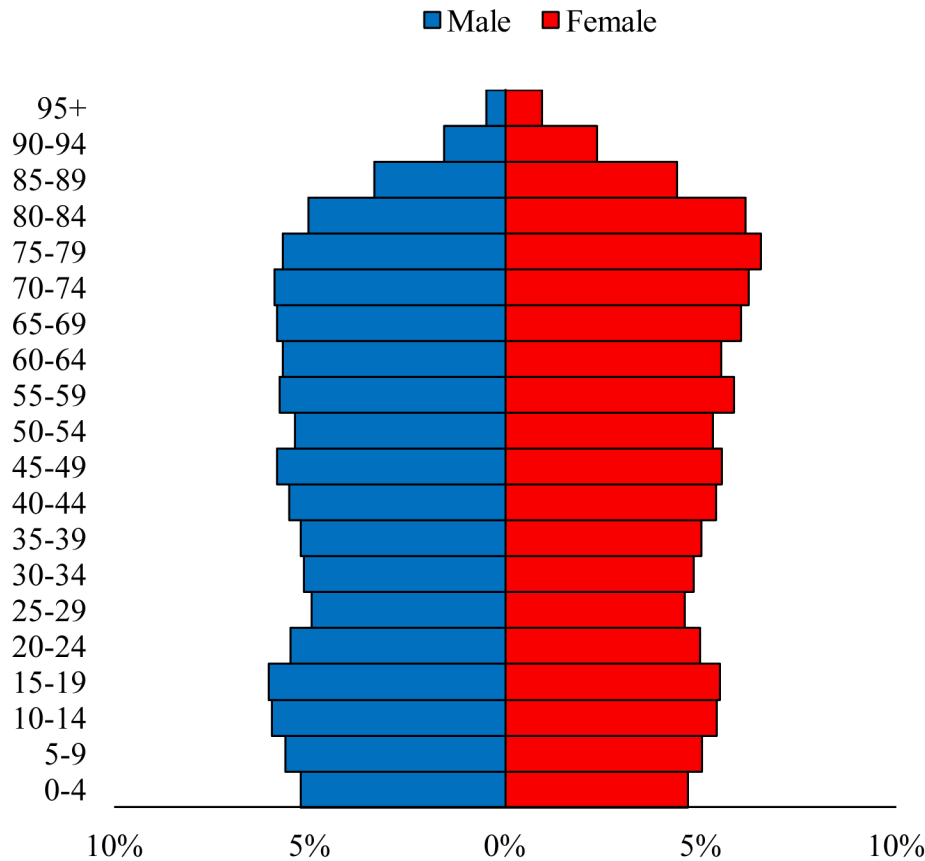

Population Pyramids of Ohio by County

Trumbull County Projected Population Pyramid, 2040

Ohio Projected Population Pyramid, 2040

Go to: <http://scripps.muohio.edu/content/population-pyramids-ohio-county-2010-2050> to download individual population pyramids (PDF, J-PEG, TIFF formats available).

Note: Population pyramids display % of populations by 5 years age groups.

Citation: Mehdizadeh, S., Ritchey, P. N., Tipsuk, P., & Yamashita, T. (2012). Population Pyramids of Ohio by County. Scripps Gerontology Center, Miami University, Oxford, OH.