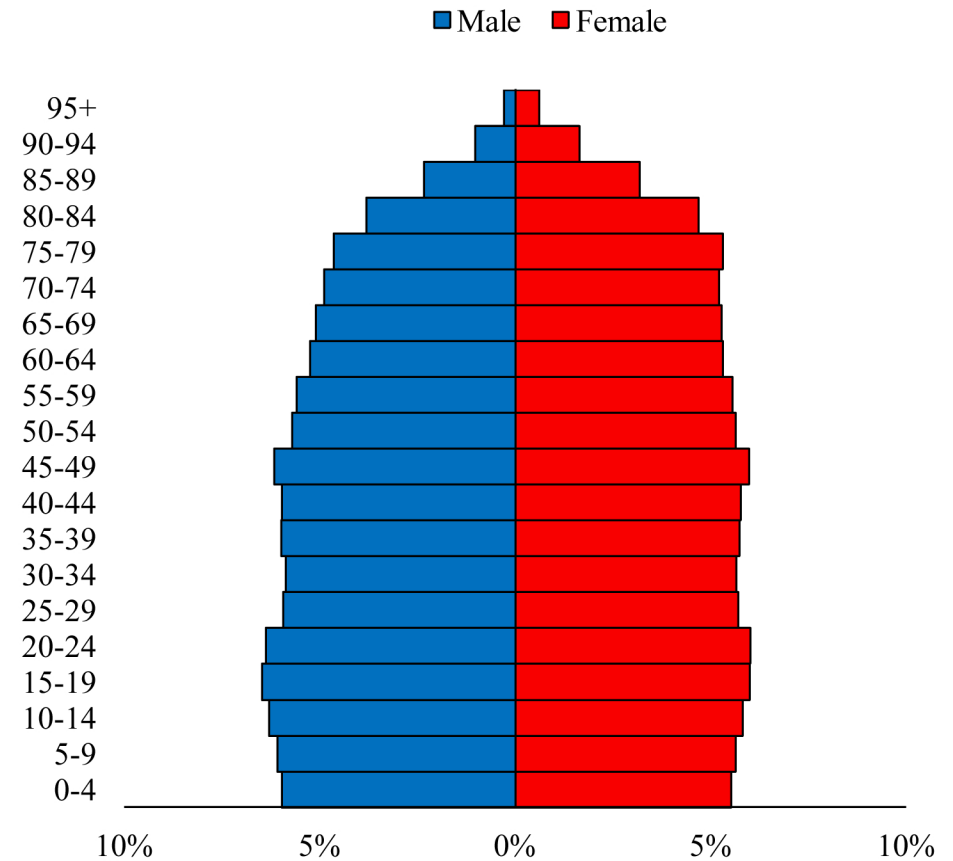

Population Pyramids of Ohio by County

Trumbull County Projected Population Pyramid, 2040

Ohio Projected Population Pyramid, 2040

Go to: <http://scripps.muohio.edu/content/population-pyramids-ohio-county-2010-2050> to download individual population pyramids (PDF, J-PEG, TIFF formats available).

Note: Population pyramids display % of populations by 5 years age groups.

Citation: Mehdizadeh, S., Ritchey, P. N., Tipsuk, P., & Yamashita, T. (2012). Population Pyramids of Ohio by County. Scripps Gerontology Center, Miami University, Oxford, OH.