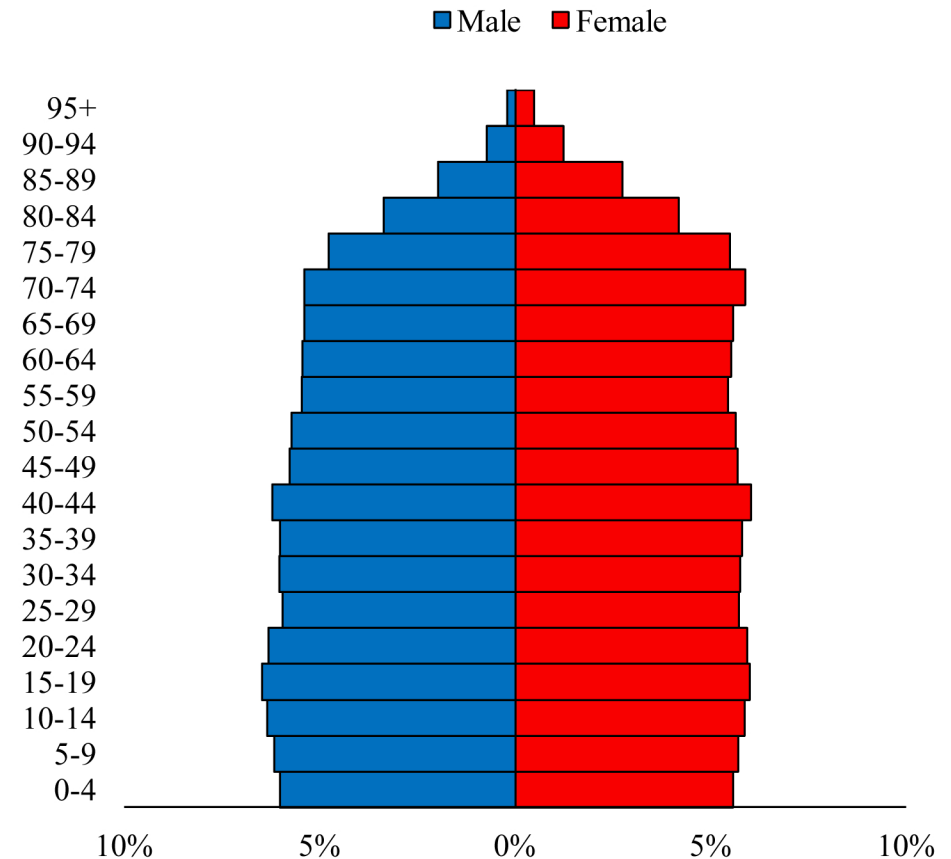

Population Pyramids of Ohio by County

Trumbull County Projected Population Pyramid, 2035

Ohio Projected Population Pyramid, 2035

Go to: <http://scripps.muohio.edu/content/population-pyramids-ohio-county-2010-2050> to download individual population pyramids (PDF, J-PEG, TIFF formats available).

Note: Population pyramids display % of populations by 5 years age groups.

Citation: Mehdizadeh, S., Ritchey, P. N., Tipsuk, P., & Yamashita, T. (2012). Population Pyramids of Ohio by County. Scripps Gerontology Center, Miami University, Oxford, OH.