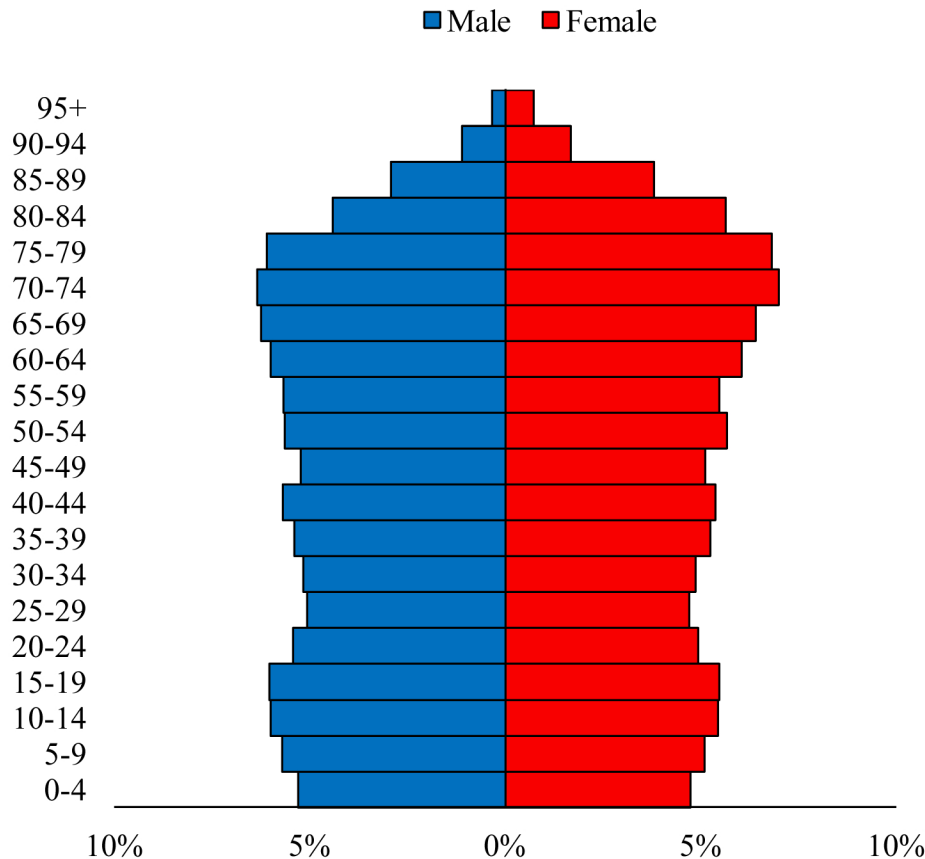

Population Pyramids of Ohio by County

Trumbull County Projected Population Pyramid, 2035

Ohio Projected Population Pyramid, 2035

Go to: <http://scripps.muohio.edu/content/population-pyramids-ohio-county-2010-2050> to download individual population pyramids (PDF, J-PEG, TIFF formats available).

Note: Population pyramids display % of populations by 5 years age groups.

Citation: Mehdizadeh, S., Ritchey, P. N., Tipsuk, P., & Yamashita, T. (2012). Population Pyramids of Ohio by County. Scripps Gerontology Center, Miami University, Oxford, OH.