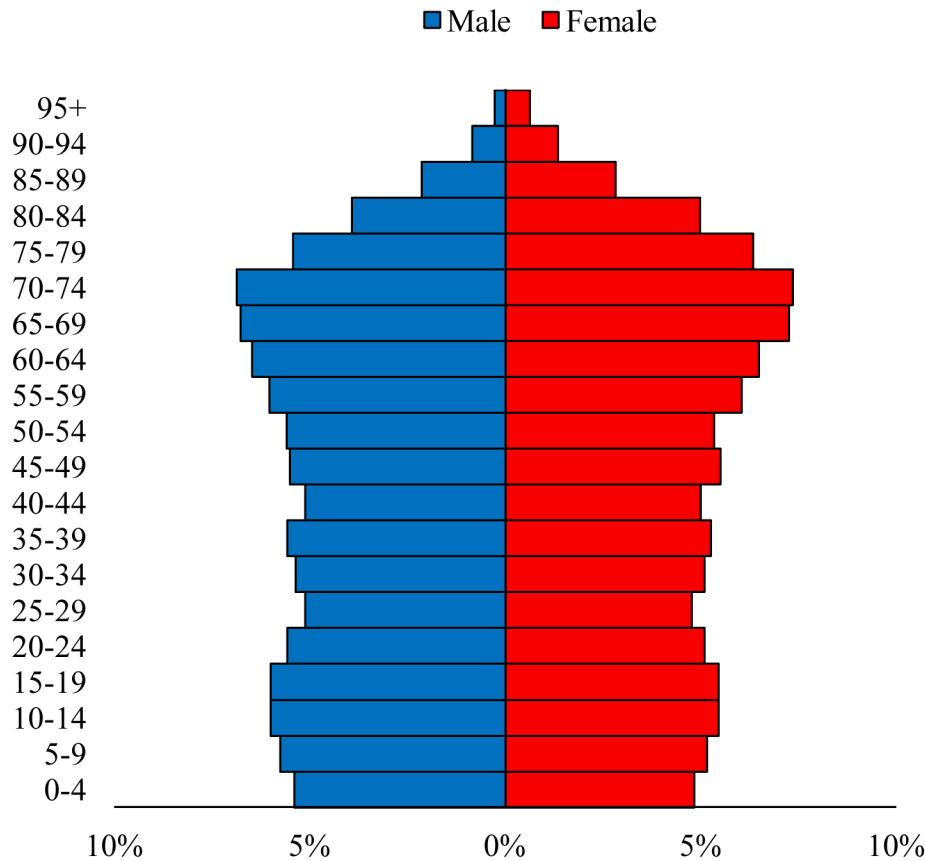

# Population Pyramids of Ohio by County

Trumbull County Projected Population Pyramid, 2030

Ohio Projected Population Pyramid, 2030

**Go to:** <http://scripps.muohio.edu/content/population-pyramids-ohio-county-2010-2050> to download individual population pyramids (PDF, J-PEG, TIFF formats available).

**Note:** Population pyramids display % of populations by 5 years age groups.

**Citation:** Mehdizadeh, S., Ritchey, P. N., Tipsuk, P., & Yamashita, T. (2012). Population Pyramids of Ohio by County. Scripps Gerontology Center, Miami University, Oxford, OH.