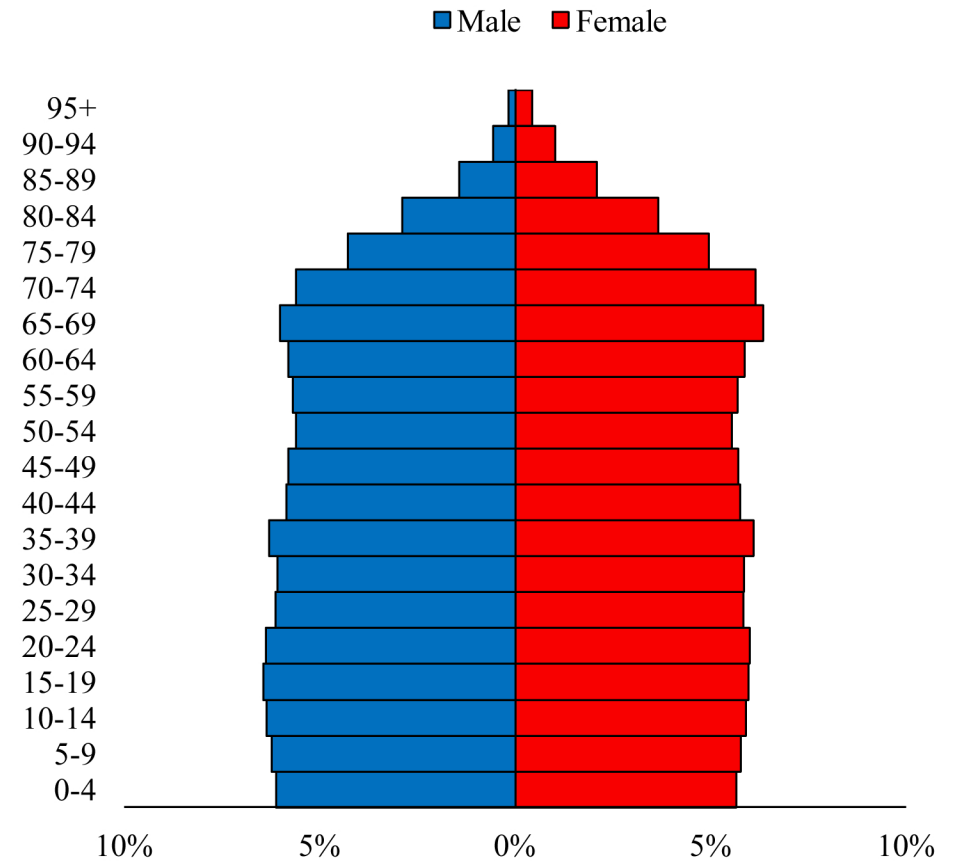

# Population Pyramids of Ohio by County

Trumbull County Projected Population Pyramid, 2030

Ohio Projected Population Pyramid, 2030

**Go to:** <http://scripps.muohio.edu/content/population-pyramids-ohio-county-2010-2050> to download individual population pyramids (PDF, J-PEG, TIFF formats available).

**Note:** Population pyramids display % of populations by 5 years age groups.

**Citation:** Mehdizadeh, S., Ritchey, P. N., Tipsuk, P., & Yamashita, T. (2012). Population Pyramids of Ohio by County. Scripps Gerontology Center, Miami University, Oxford, OH.