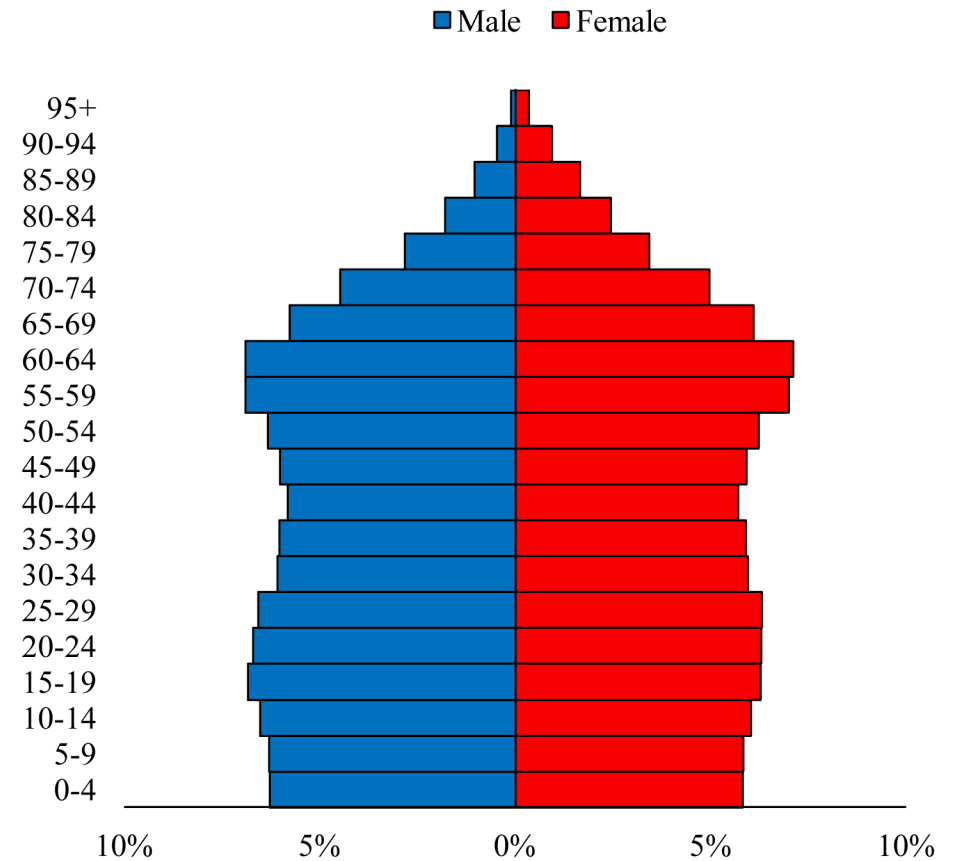

Population Pyramids of Ohio by County

Trumbull County Projected Population Pyramid, 2020

Ohio Projected Population Pyramid, 2020

Go to: <http://scripps.muohio.edu/content/population-pyramids-ohio-county-2010-2050> to download individual population pyramids (PDF, J-PEG, TIFF formats available).

Note: Population pyramids display % of populations by 5 years age groups.

Citation: Mehdizadeh, S., Ritchey, P. N., Tipsuk, P., & Yamashita, T. (2012). Population Pyramids of Ohio by County. Scripps Gerontology Center, Miami University, Oxford, OH.