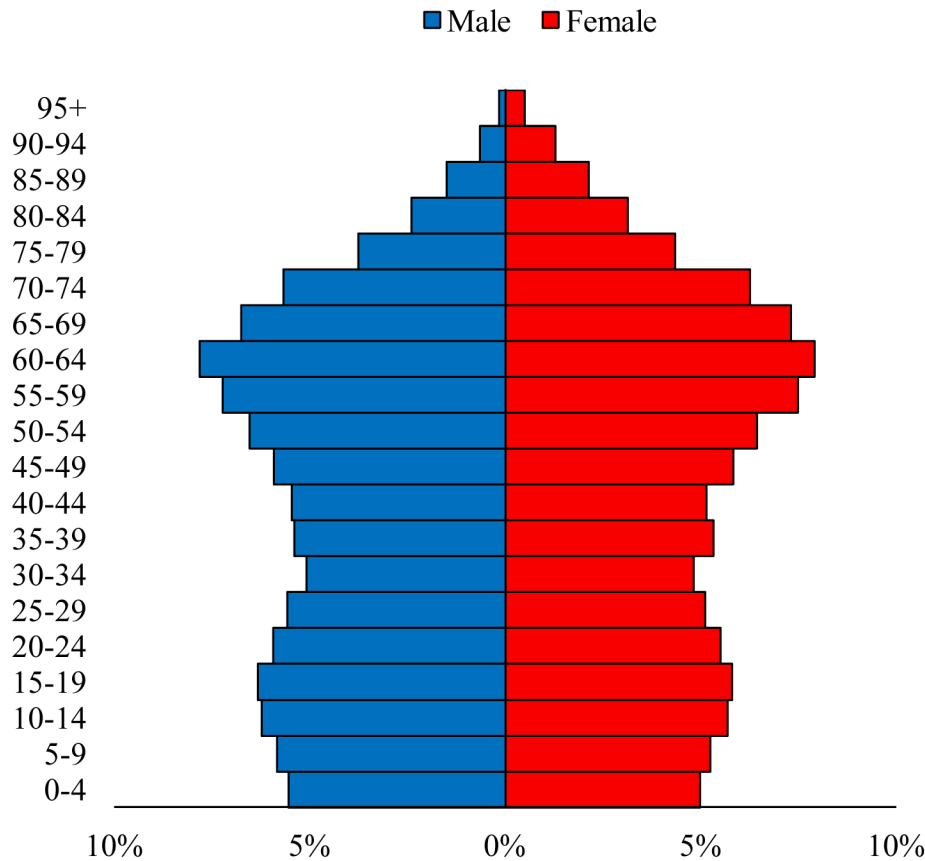

Population Pyramids of Ohio by County

Trumbull County Projected Population Pyramid, 2020

Ohio Projected Population Pyramid, 2020

Go to: <http://scripps.muohio.edu/content/population-pyramids-ohio-county-2010-2050> to download individual population pyramids (PDF, J-PEG, TIFF formats available).

Note: Population pyramids display % of populations by 5 years age groups.

Citation: Mehdizadeh, S., Ritchey, P. N., Tipsuk, P., & Yamashita, T. (2012). Population Pyramids of Ohio by County. Scripps Gerontology Center, Miami University, Oxford, OH.