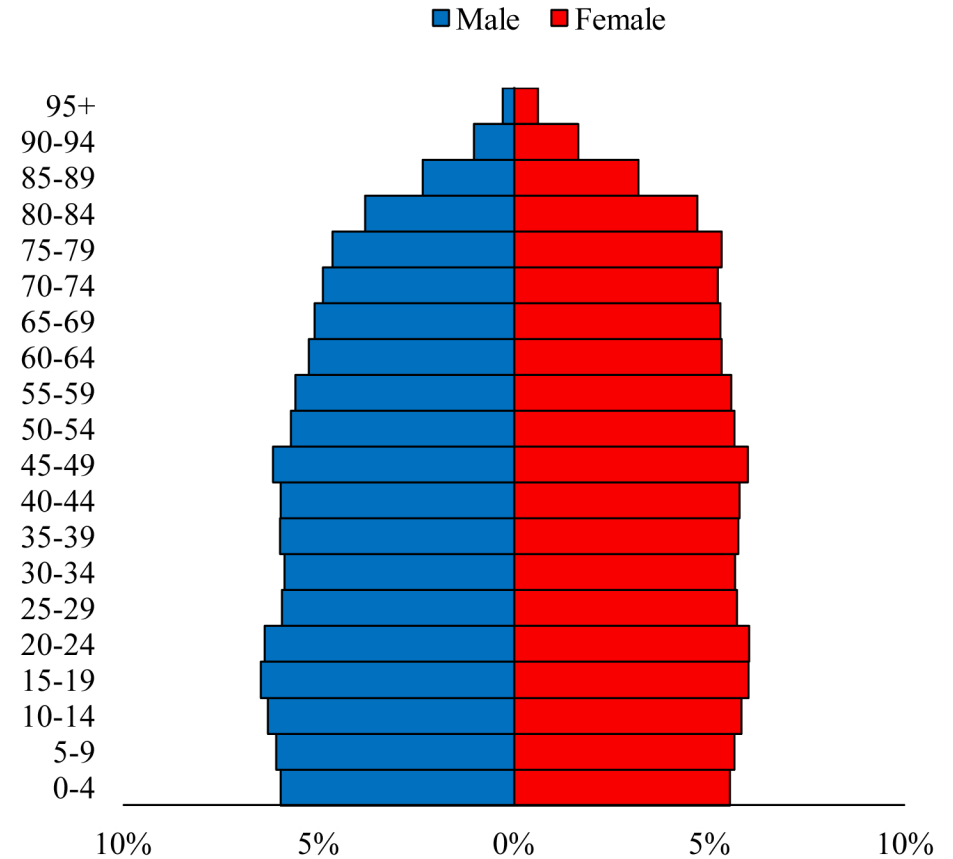

# Population Pyramids of Ohio by County

Stark County Projected Population Pyramid, 2040

Ohio Projected Population Pyramid, 2040

**Go to:** <http://scripps.muohio.edu/content/population-pyramids-ohio-county-2010-2050> to download individual population pyramids (PDF, J-PEG, TIFF formats available).

**Note:** Population pyramids display % of populations by 5 years age groups.

**Citation:** Mehdizadeh, S., Ritchey, P. N., Tipsuk, P., & Yamashita, T. (2012). Population Pyramids of Ohio by County. Scripps Gerontology Center, Miami University, Oxford, OH.