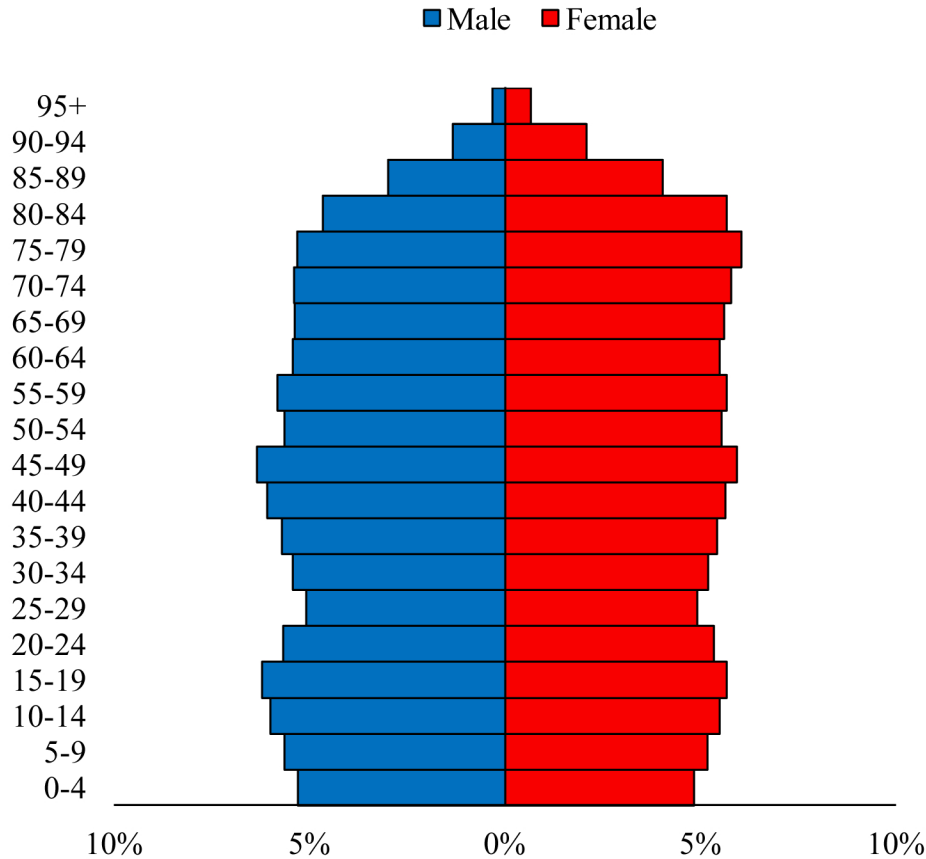

# Population Pyramids of Ohio by County

Stark County Projected Population Pyramid, 2040

Ohio Projected Population Pyramid, 2040

**Go to:** <http://scripps.muohio.edu/content/population-pyramids-ohio-county-2010-2050> to download individual population pyramids (PDF, J-PEG, TIFF formats available).

**Note:** Population pyramids display % of populations by 5 years age groups.

**Citation:** Mehdizadeh, S., Ritchey, P. N., Tipsuk, P., & Yamashita, T. (2012). Population Pyramids of Ohio by County. Scripps Gerontology Center, Miami University, Oxford, OH.