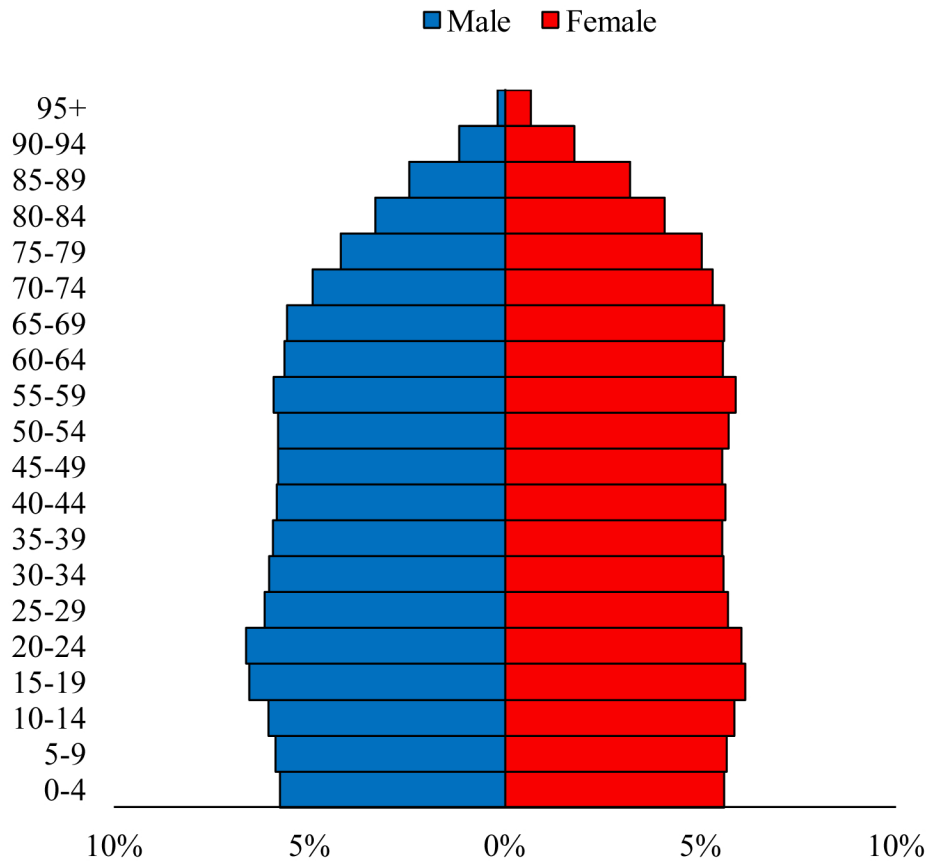

Population Pyramids of Ohio by County

Scioto County Projected Population Pyramid, 2050

Ohio Projected Population Pyramid, 2050

Go to: <http://scripps.muohio.edu/content/population-pyramids-ohio-county-2010-2050> to download individual population pyramids (PDF, J-PEG, TIFF formats available).

Note: Population pyramids display % of populations by 5 years age groups.

Citation: Mehdizadeh, S., Ritchey, P. N., Tipsuk, P., & Yamashita, T. (2012). Population Pyramids of Ohio by County. Scripps Gerontology Center, Miami University, Oxford, OH.