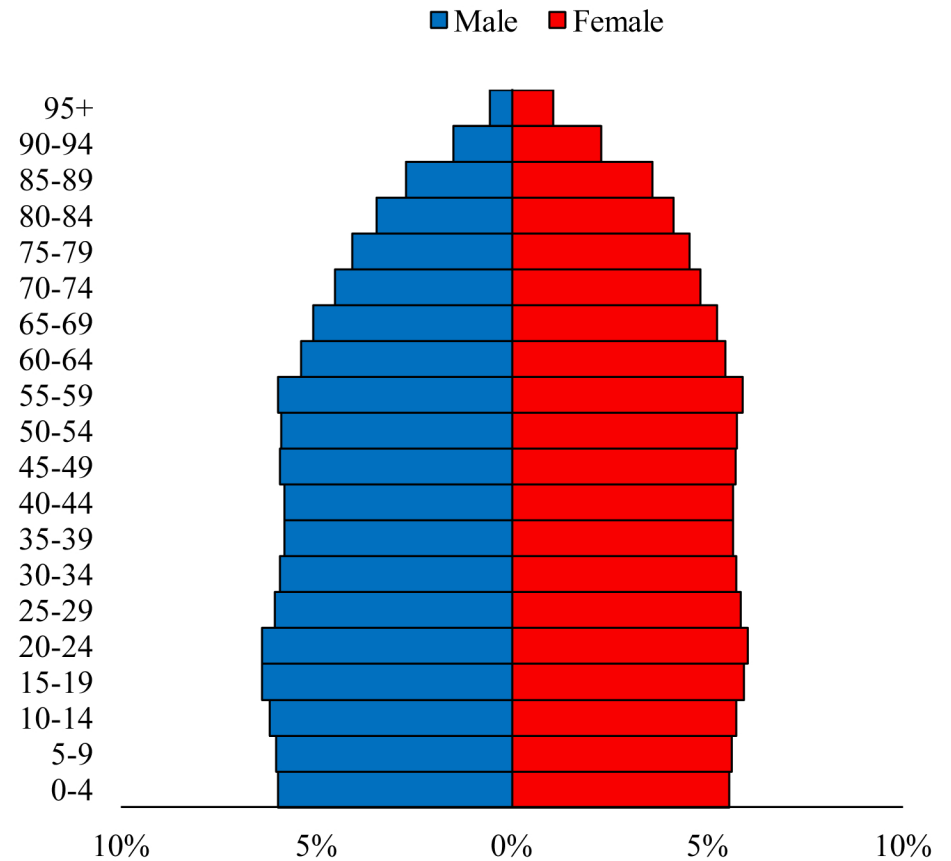

Population Pyramids of Ohio by County

Scioto County Projected Population Pyramid, 2050

Ohio Projected Population Pyramid, 2050

Go to: <http://scripps.muohio.edu/content/population-pyramids-ohio-county-2010-2050> to download individual population pyramids (PDF, J-PEG, TIFF formats available).

Note: Population pyramids display % of populations by 5 years age groups.

Citation: Mehdizadeh, S., Ritchey, P. N., Tipsuk, P., & Yamashita, T. (2012). Population Pyramids of Ohio by County. Scripps Gerontology Center, Miami University, Oxford, OH.