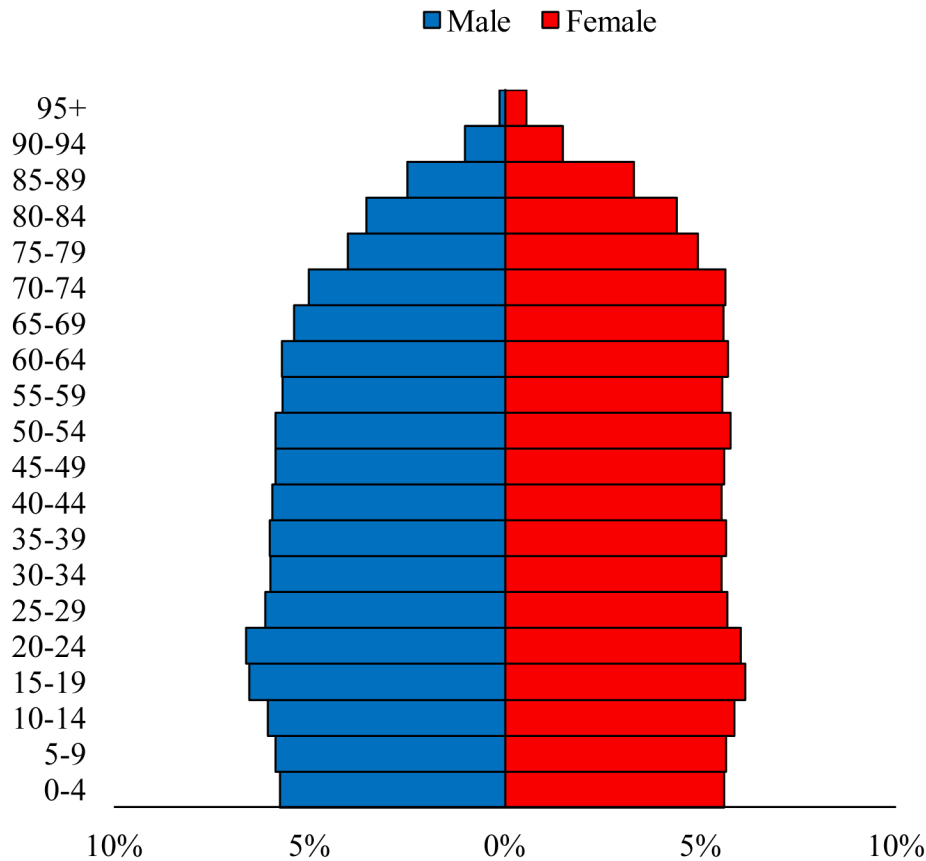

Population Pyramids of Ohio by County

Scioto County Projected Population Pyramid, 2045

Ohio Projected Population Pyramid, 2045

Go to: <http://scripps.muohio.edu/content/population-pyramids-ohio-county-2010-2050> to download individual population pyramids (PDF, J-PEG, TIFF formats available).

Note: Population pyramids display % of populations by 5 years age groups.

Citation: Mehdizadeh, S., Ritchey, P. N., Tipsuk, P., & Yamashita, T. (2012). Population Pyramids of Ohio by County. Scripps Gerontology Center, Miami University, Oxford, OH.