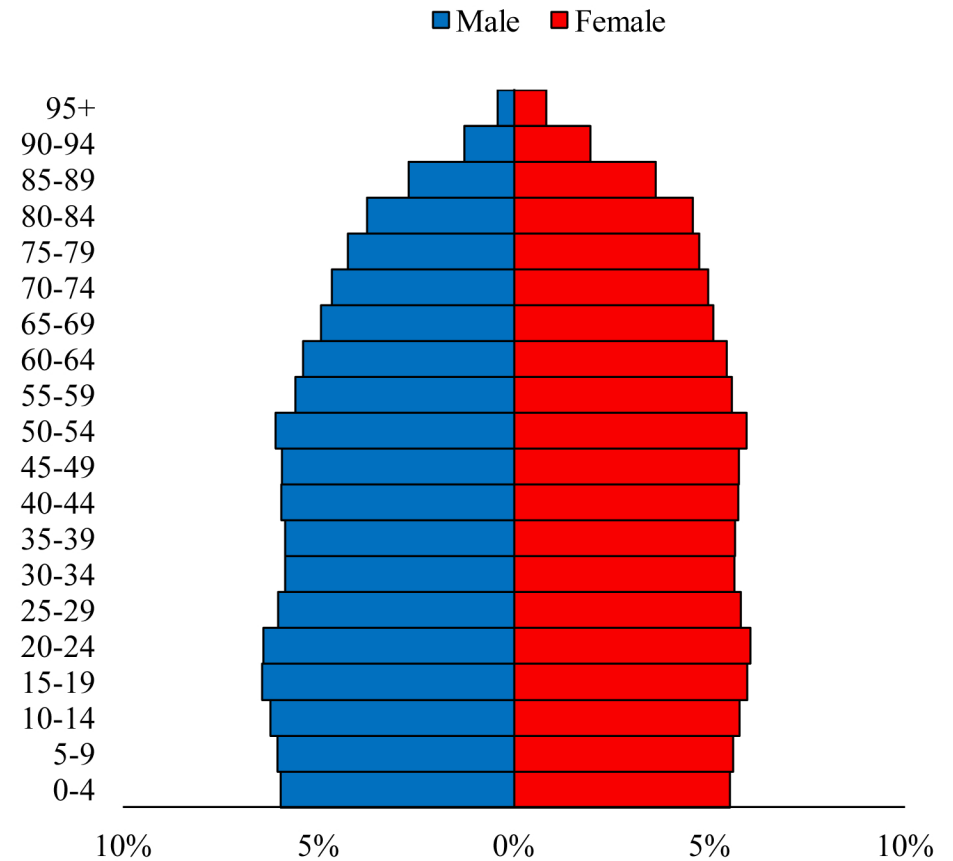

Population Pyramids of Ohio by County

Scioto County Projected Population Pyramid, 2045

Ohio Projected Population Pyramid, 2045

Go to: <http://scripps.muohio.edu/content/population-pyramids-ohio-county-2010-2050> to download individual population pyramids (PDF, J-PEG, TIFF formats available).

Note: Population pyramids display % of populations by 5 years age groups.

Citation: Mehdizadeh, S., Ritchey, P. N., Tipsuk, P., & Yamashita, T. (2012). Population Pyramids of Ohio by County. Scripps Gerontology Center, Miami University, Oxford, OH.