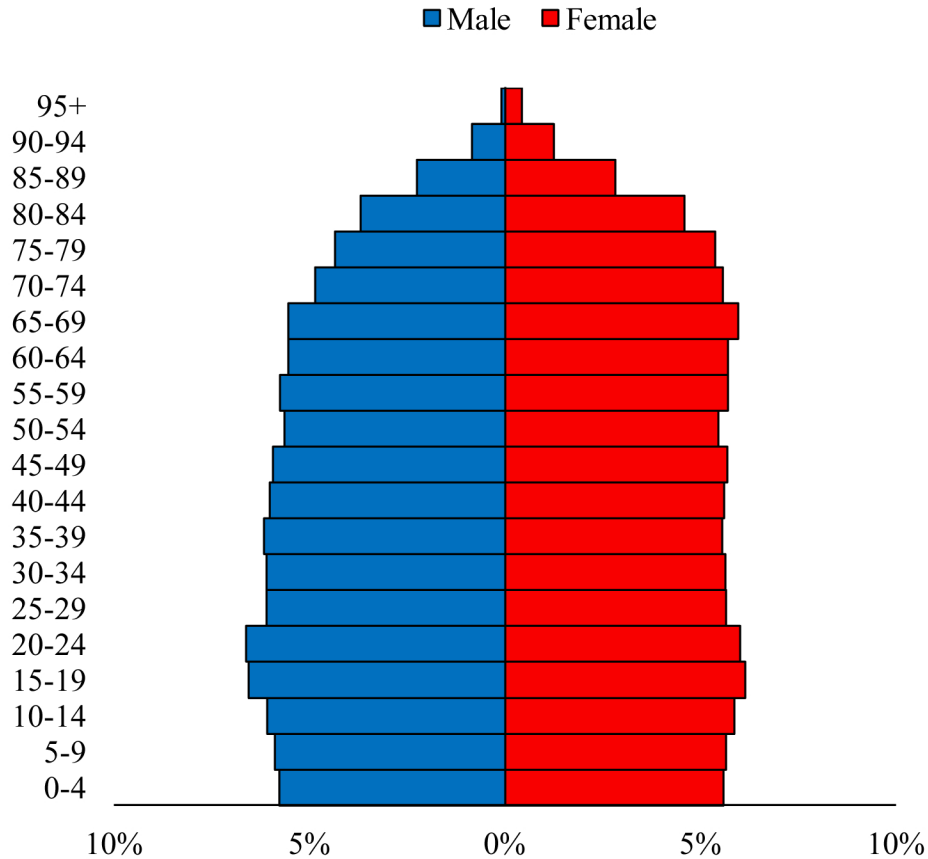

# Population Pyramids of Ohio by County

Scioto County Projected Population Pyramid, 2040

Ohio Projected Population Pyramid, 2040

**Go to:** <http://scripps.muohio.edu/content/population-pyramids-ohio-county-2010-2050> to download individual population pyramids (PDF, J-PEG, TIFF formats available).

**Note:** Population pyramids display % of populations by 5 years age groups.

**Citation:** Mehdizadeh, S., Ritchey, P. N., Tipsuk, P., & Yamashita, T. (2012). Population Pyramids of Ohio by County. Scripps Gerontology Center, Miami University, Oxford, OH.