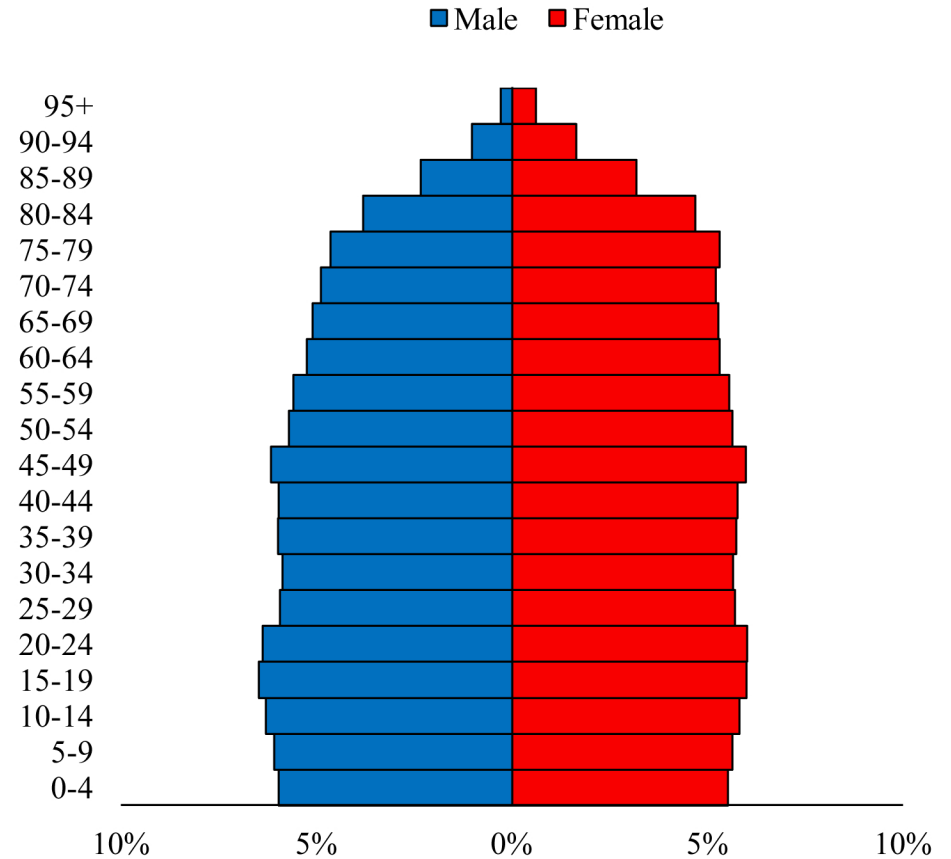

# Population Pyramids of Ohio by County

Scioto County Projected Population Pyramid, 2040

Ohio Projected Population Pyramid, 2040

**Go to:** <http://scripps.muohio.edu/content/population-pyramids-ohio-county-2010-2050> to download individual population pyramids (PDF, J-PEG, TIFF formats available).

**Note:** Population pyramids display % of populations by 5 years age groups.

**Citation:** Mehdizadeh, S., Ritchey, P. N., Tipsuk, P., & Yamashita, T. (2012). Population Pyramids of Ohio by County. Scripps Gerontology Center, Miami University, Oxford, OH.