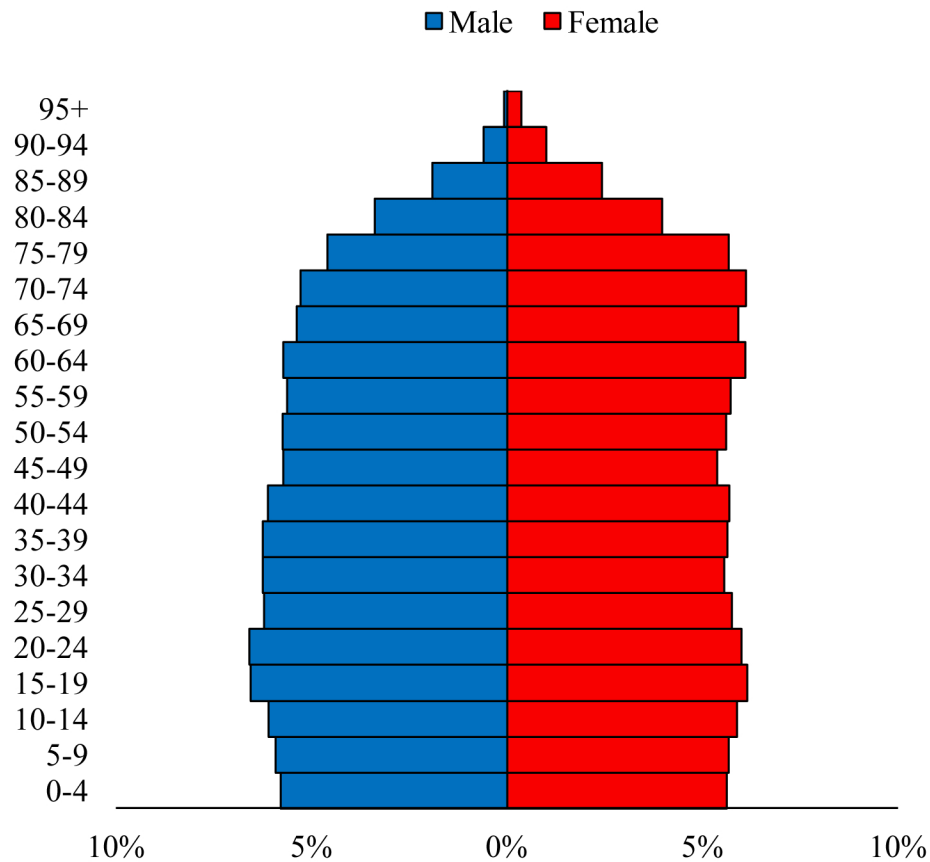

Population Pyramids of Ohio by County

Scioto County Projected Population Pyramid, 2035

Ohio Projected Population Pyramid, 2035

Go to: <http://scripps.muohio.edu/content/population-pyramids-ohio-county-2010-2050> to download individual population pyramids (PDF, J-PEG, TIFF formats available).

Note: Population pyramids display % of populations by 5 years age groups.

Citation: Mehdizadeh, S., Ritchey, P. N., Tipsuk, P., & Yamashita, T. (2012). Population Pyramids of Ohio by County. Scripps Gerontology Center, Miami University, Oxford, OH.