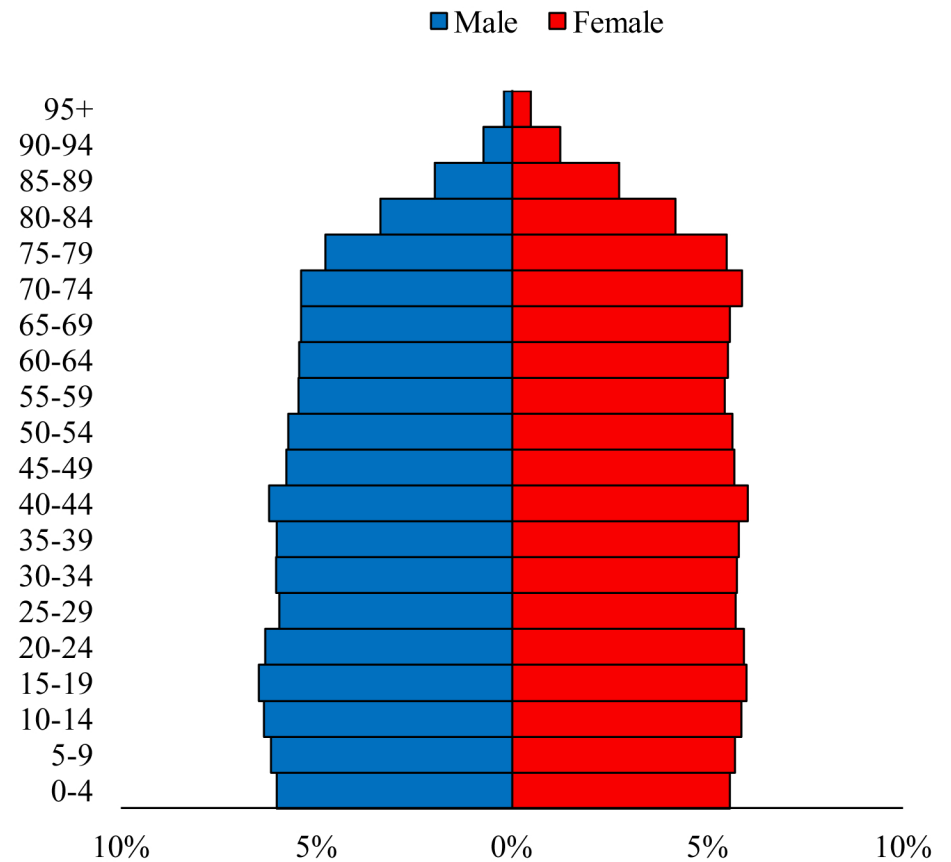

Population Pyramids of Ohio by County

Scioto County Projected Population Pyramid, 2035

Ohio Projected Population Pyramid, 2035

Go to: <http://scripps.muohio.edu/content/population-pyramids-ohio-county-2010-2050> to download individual population pyramids (PDF, J-PEG, TIFF formats available).

Note: Population pyramids display % of populations by 5 years age groups.

Citation: Mehdizadeh, S., Ritchey, P. N., Tipsuk, P., & Yamashita, T. (2012). Population Pyramids of Ohio by County. Scripps Gerontology Center, Miami University, Oxford, OH.