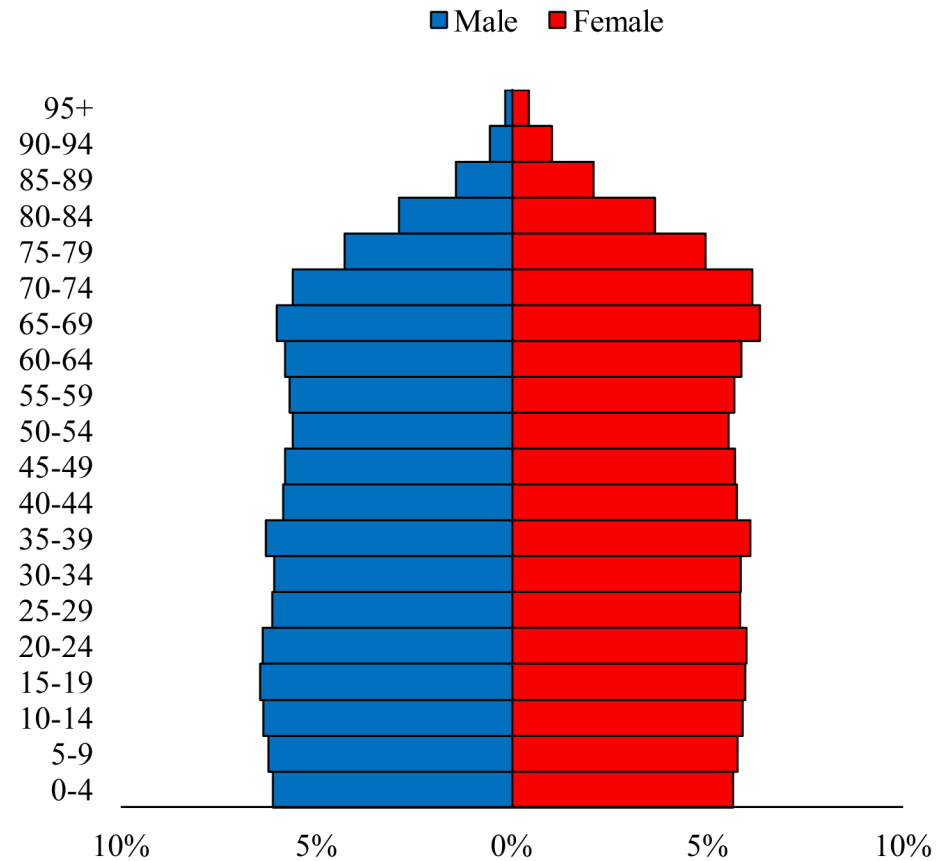

# Population Pyramids of Ohio by County

Scioto County Projected Population Pyramid, 2030

Ohio Projected Population Pyramid, 2030

**Go to:** <http://scripps.muohio.edu/content/population-pyramids-ohio-county-2010-2050> to download individual population pyramids (PDF, J-PEG, TIFF formats available).

**Note:** Population pyramids display % of populations by 5 years age groups.

**Citation:** Mehdizadeh, S., Ritchey, P. N., Tipsuk, P., & Yamashita, T. (2012). Population Pyramids of Ohio by County. Scripps Gerontology Center, Miami University, Oxford, OH.