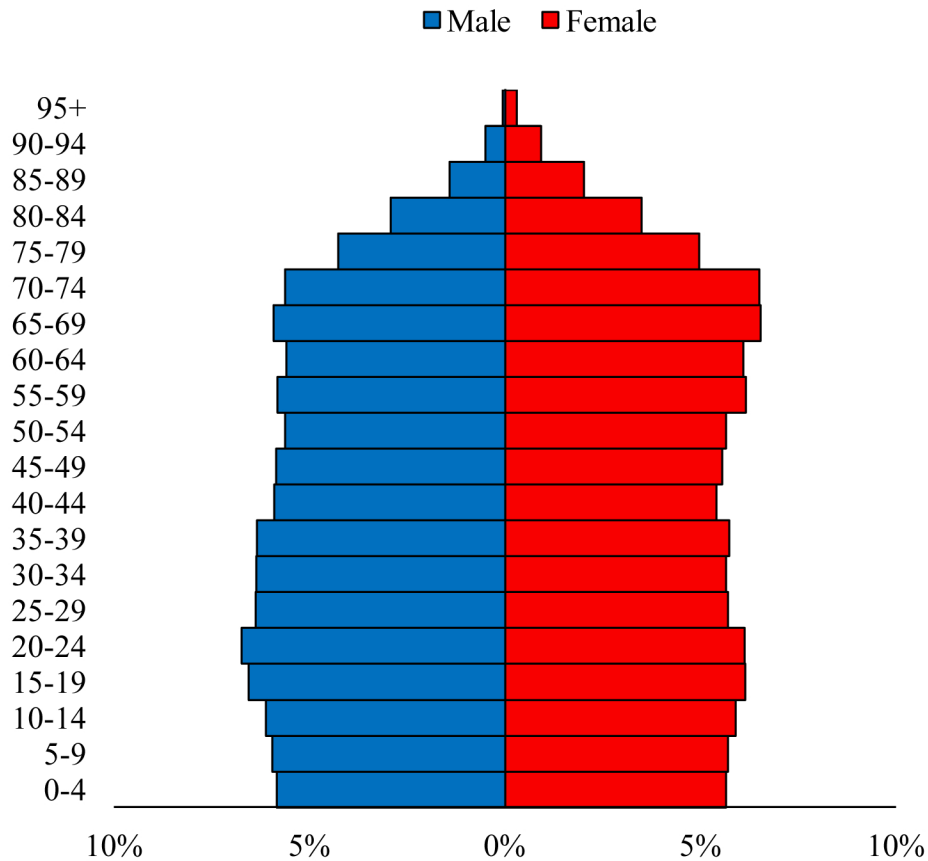

# Population Pyramids of Ohio by County

Scioto County Projected Population Pyramid, 2030

Ohio Projected Population Pyramid, 2030

**Go to:** <http://scripps.muohio.edu/content/population-pyramids-ohio-county-2010-2050> to download individual population pyramids (PDF, J-PEG, TIFF formats available).

**Note:** Population pyramids display % of populations by 5 years age groups.

**Citation:** Mehdizadeh, S., Ritchey, P. N., Tipsuk, P., & Yamashita, T. (2012). Population Pyramids of Ohio by County. Scripps Gerontology Center, Miami University, Oxford, OH.