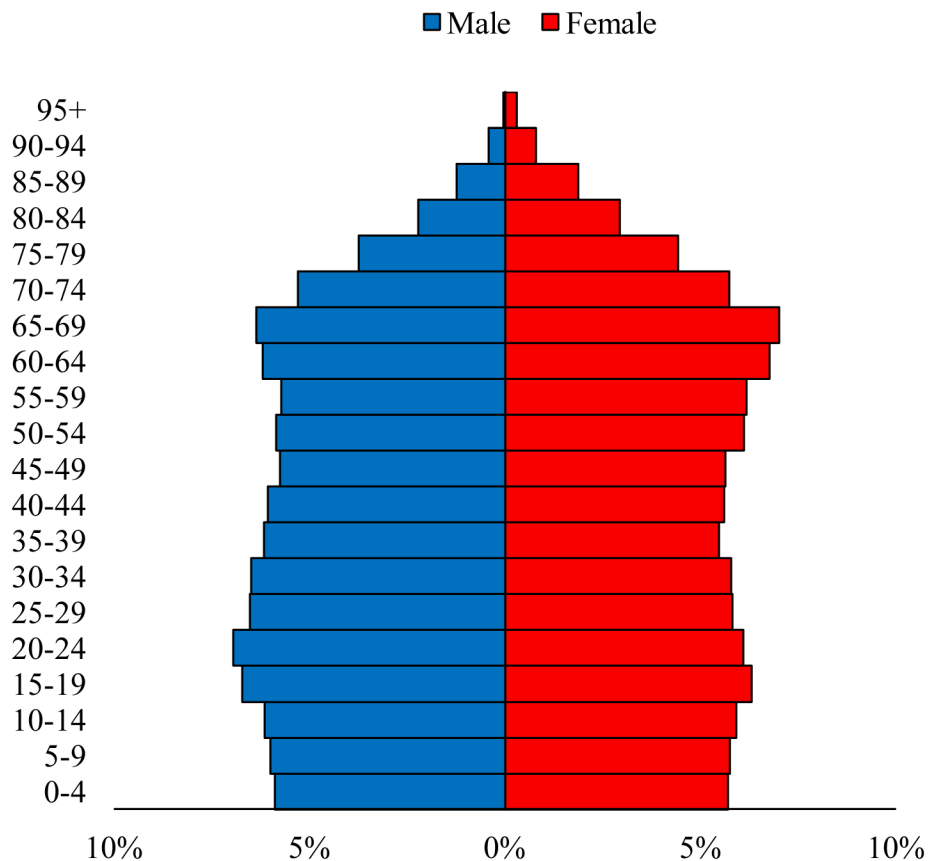

Population Pyramids of Ohio by County

Scioto County Projected Population Pyramid, 2025

Ohio Projected Population Pyramid, 2025

Go to: <http://scripps.muohio.edu/content/population-pyramids-ohio-county-2010-2050> to download individual population pyramids (PDF, J-PEG, TIFF formats available).

Note: Population pyramids display % of populations by 5 years age groups.

Citation: Mehdizadeh, S., Ritchey, P. N., Tipsuk, P., & Yamashita, T. (2012). Population Pyramids of Ohio by County. Scripps Gerontology Center, Miami University, Oxford, OH.