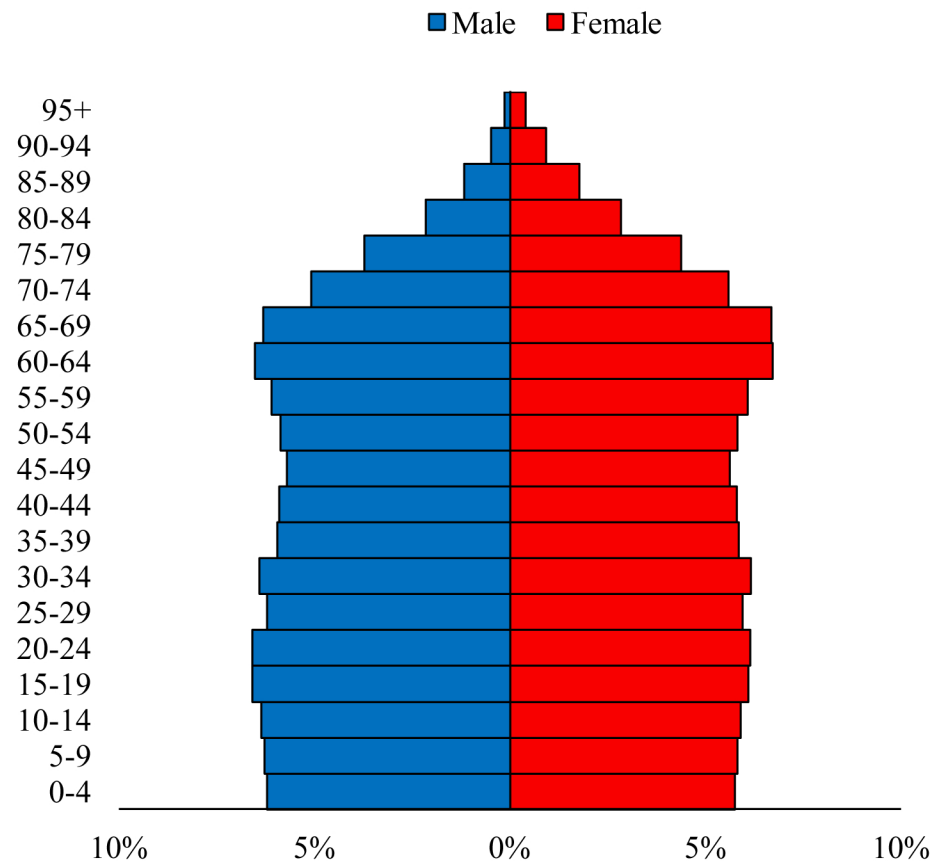

Population Pyramids of Ohio by County

Scioto County Projected Population Pyramid, 2025

Ohio Projected Population Pyramid, 2025

Go to: <http://scripps.muohio.edu/content/population-pyramids-ohio-county-2010-2050> to download individual population pyramids (PDF, J-PEG, TIFF formats available).

Note: Population pyramids display % of populations by 5 years age groups.

Citation: Mehdizadeh, S., Ritchey, P. N., Tipsuk, P., & Yamashita, T. (2012). Population Pyramids of Ohio by County. Scripps Gerontology Center, Miami University, Oxford, OH.