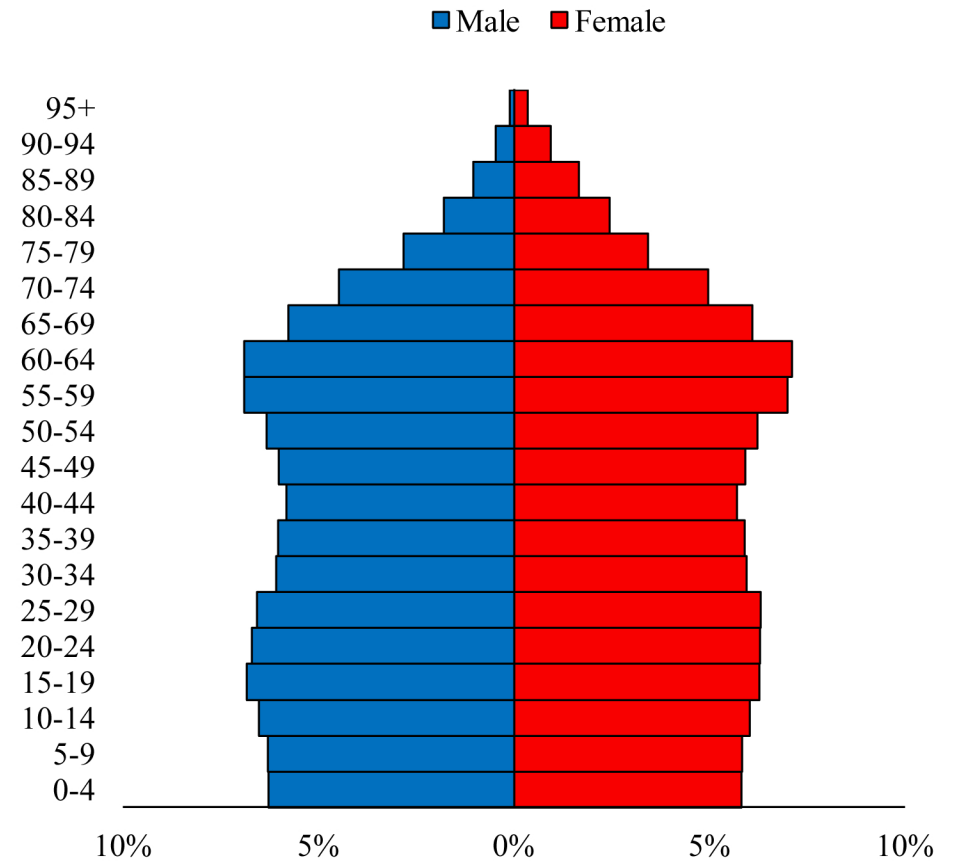

Population Pyramids of Ohio by County

Scioto County Projected Population Pyramid, 2020

Ohio Projected Population Pyramid, 2020

Go to: <http://scripps.muohio.edu/content/population-pyramids-ohio-county-2010-2050> to download individual population pyramids (PDF, J-PEG, TIFF formats available).

Note: Population pyramids display % of populations by 5 years age groups.

Citation: Mehdizadeh, S., Ritchey, P. N., Tipsuk, P., & Yamashita, T. (2012). Population Pyramids of Ohio by County. Scripps Gerontology Center, Miami University, Oxford, OH.