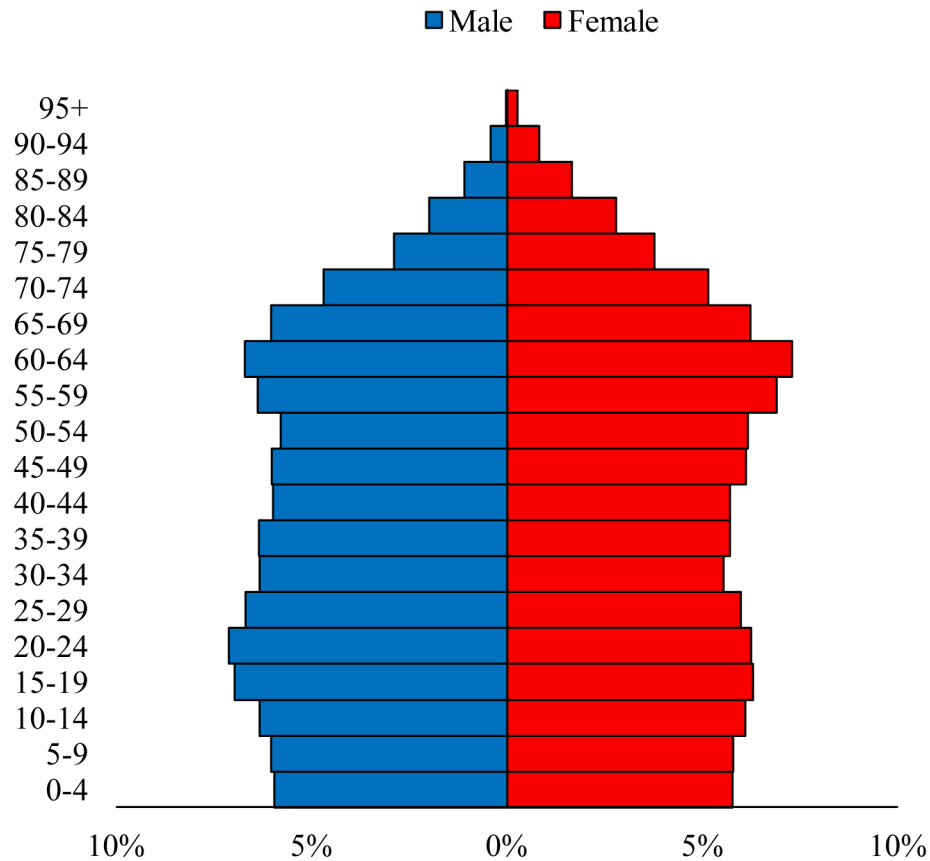

Population Pyramids of Ohio by County

Scioto County Projected Population Pyramid, 2020

Ohio Projected Population Pyramid, 2020

Go to: <http://scripps.muohio.edu/content/population-pyramids-ohio-county-2010-2050> to download individual population pyramids (PDF, J-PEG, TIFF formats available).

Note: Population pyramids display % of populations by 5 years age groups.

Citation: Mehdizadeh, S., Ritchey, P. N., Tipsuk, P., & Yamashita, T. (2012). Population Pyramids of Ohio by County. Scripps Gerontology Center, Miami University, Oxford, OH.