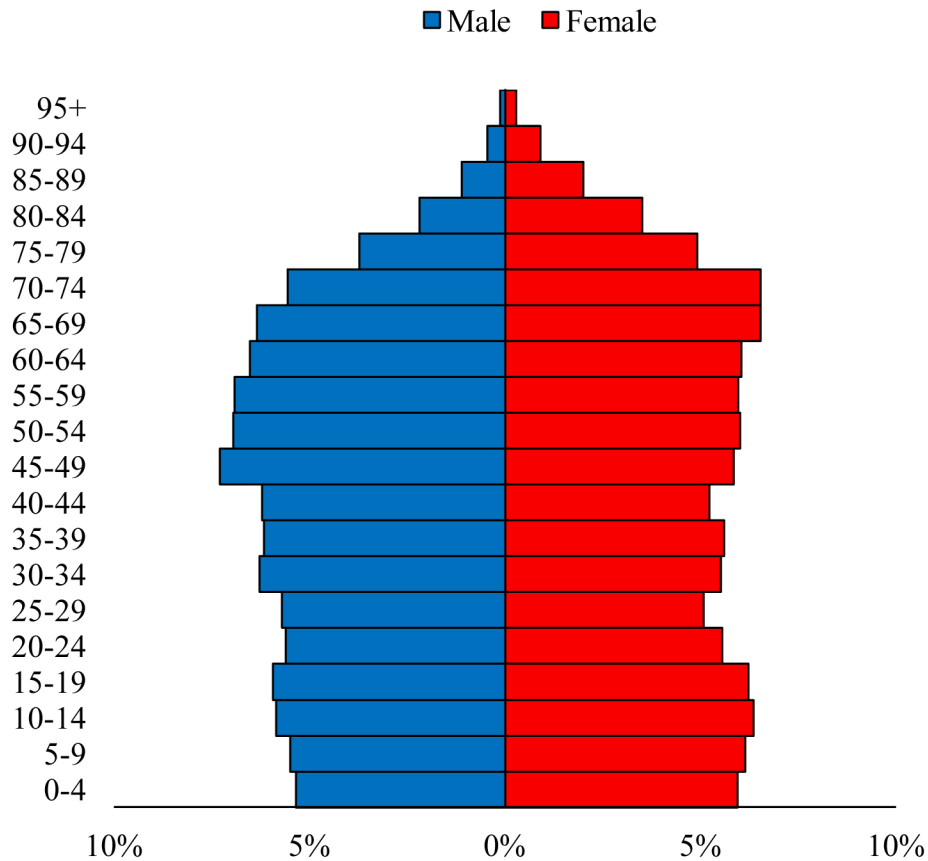

# Population Pyramids of Ohio by County

Ross County Projected Population Pyramid, 2030

Ohio Projected Population Pyramid, 2030

**Go to:** <http://scripps.muohio.edu/content/population-pyramids-ohio-county-2010-2050> to download individual population pyramids (PDF, J-PEG, TIFF formats available).

**Note:** Population pyramids display % of populations by 5 years age groups.

**Citation:** Mehdizadeh, S., Ritchey, P. N., Tipsuk, P., & Yamashita, T. (2012). Population Pyramids of Ohio by County. Scripps Gerontology Center, Miami University, Oxford, OH.