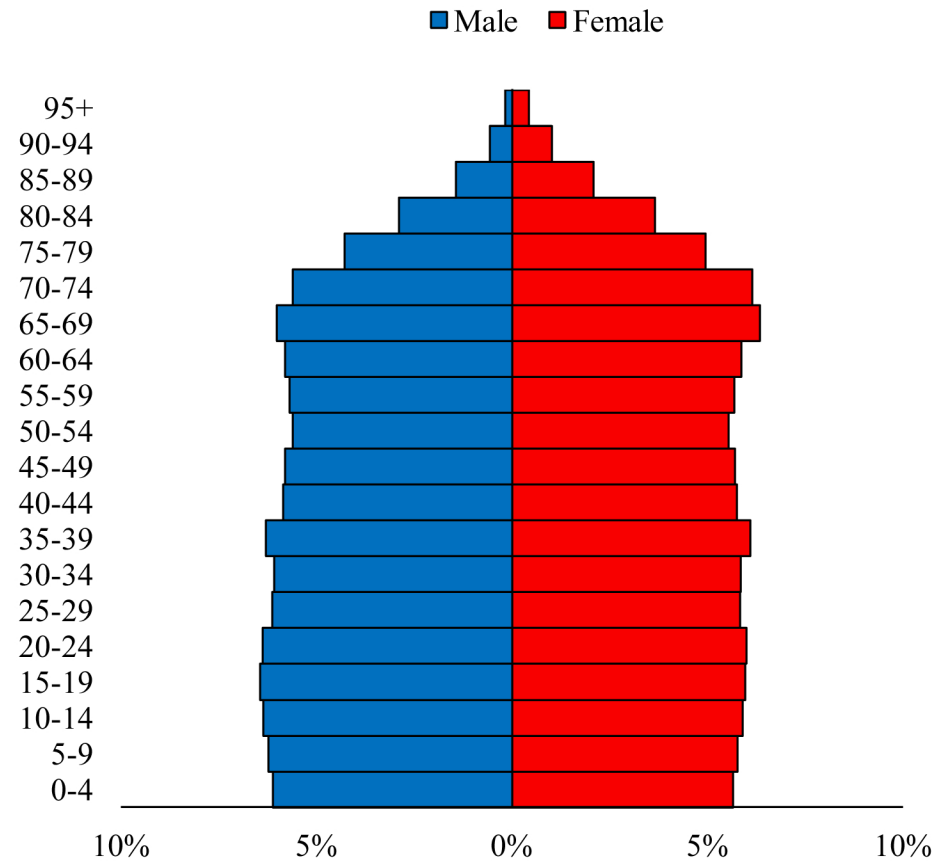

# Population Pyramids of Ohio by County

Ross County Projected Population Pyramid, 2030

Ohio Projected Population Pyramid, 2030

**Go to:** <http://scripps.muohio.edu/content/population-pyramids-ohio-county-2010-2050> to download individual population pyramids (PDF, J-PEG, TIFF formats available).

**Note:** Population pyramids display % of populations by 5 years age groups.

**Citation:** Mehdizadeh, S., Ritchey, P. N., Tipsuk, P., & Yamashita, T. (2012). Population Pyramids of Ohio by County. Scripps Gerontology Center, Miami University, Oxford, OH.