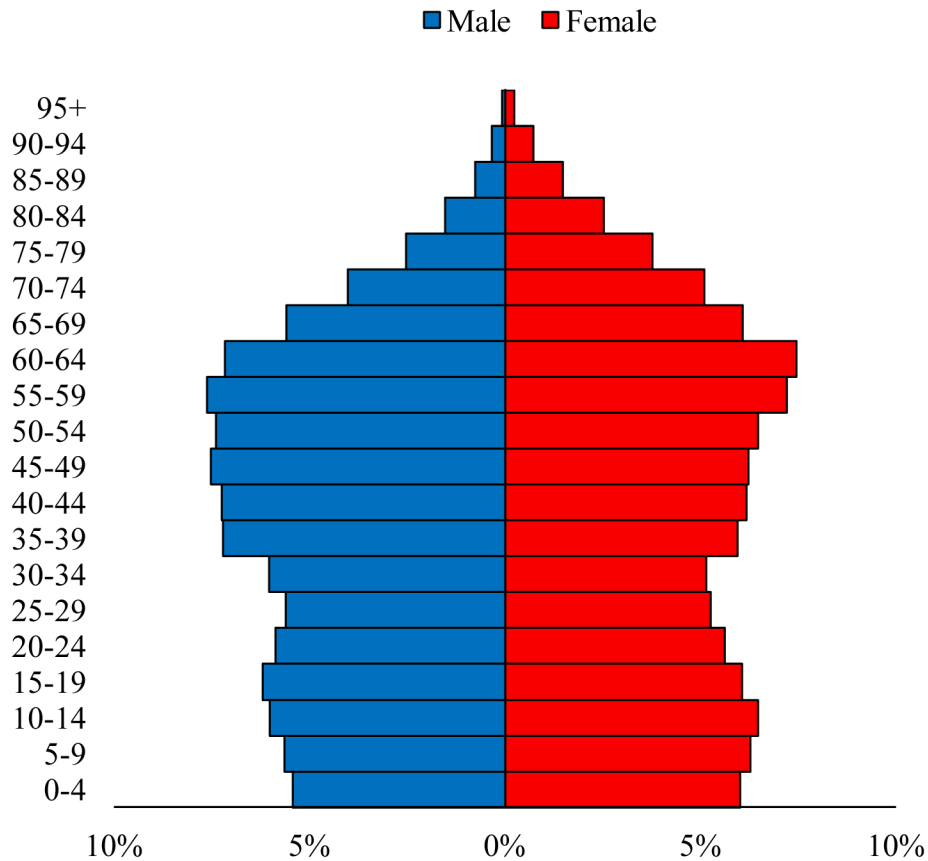

# Population Pyramids of Ohio by County

Ross County Projected Population Pyramid, 2020

Ohio Projected Population Pyramid, 2020

**Go to:** <http://scripps.muohio.edu/content/population-pyramids-ohio-county-2010-2050> to download individual population pyramids (PDF, J-PEG, TIFF formats available).

**Note:** Population pyramids display % of populations by 5 years age groups.

**Citation:** Mehdizadeh, S., Ritchey, P. N., Tipsuk, P., & Yamashita, T. (2012). Population Pyramids of Ohio by County. Scripps Gerontology Center, Miami University, Oxford, OH.