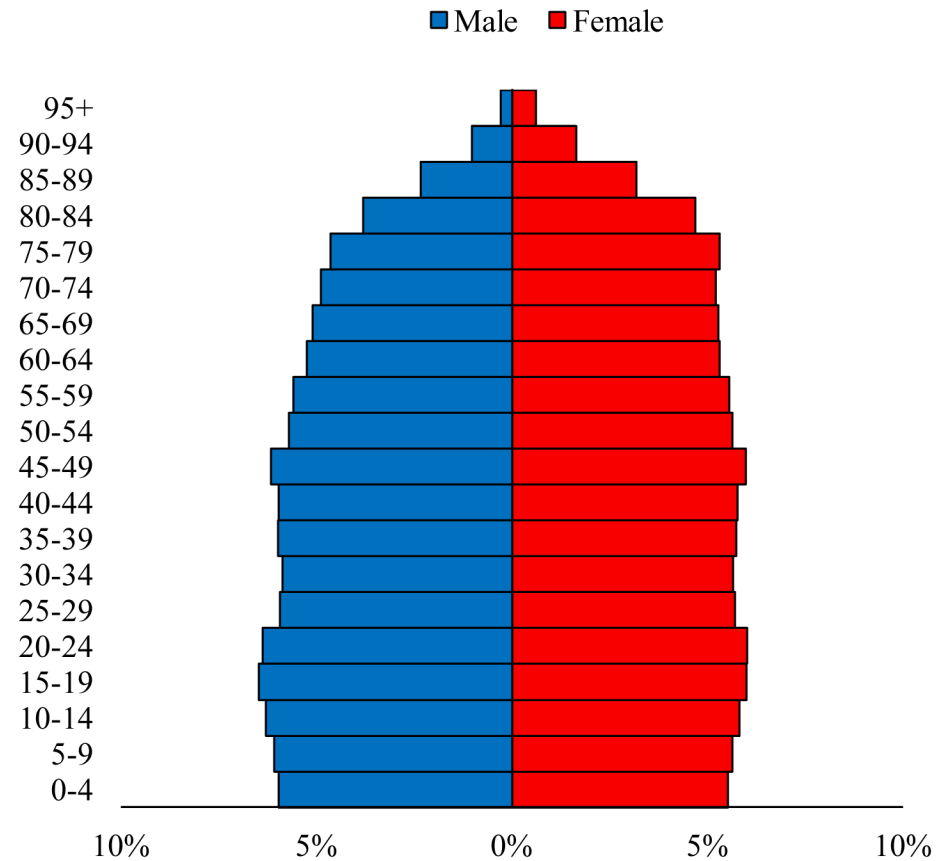

Population Pyramids of Ohio by County

Putnam County Projected Population Pyramid, 2040

Ohio Projected Population Pyramid, 2040

Go to: <http://scripps.muohio.edu/content/population-pyramids-ohio-county-2010-2050> to download individual population pyramids (PDF, J-PEG, TIFF formats available).

Note: Population pyramids display % of populations by 5 years age groups.

Citation: Mehdizadeh, S., Ritchey, P. N., Tipsuk, P., & Yamashita, T. (2012). Population Pyramids of Ohio by County. Scripps Gerontology Center, Miami University, Oxford, OH.