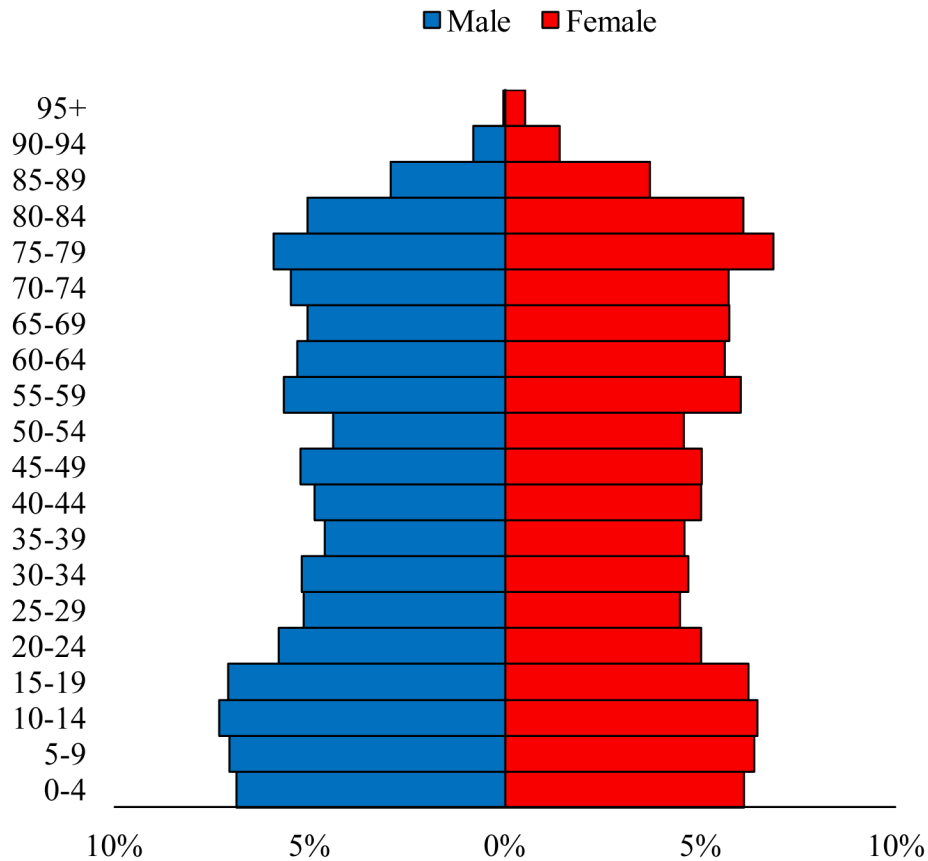

Population Pyramids of Ohio by County

Putnam County Projected Population Pyramid, 2040

Ohio Projected Population Pyramid, 2040

Go to: <http://scripps.muohio.edu/content/population-pyramids-ohio-county-2010-2050> to download individual population pyramids (PDF, J-PEG, TIFF formats available).

Note: Population pyramids display % of populations by 5 years age groups.

Citation: Mehdizadeh, S., Ritchey, P. N., Tipsuk, P., & Yamashita, T. (2012). Population Pyramids of Ohio by County. Scripps Gerontology Center, Miami University, Oxford, OH.