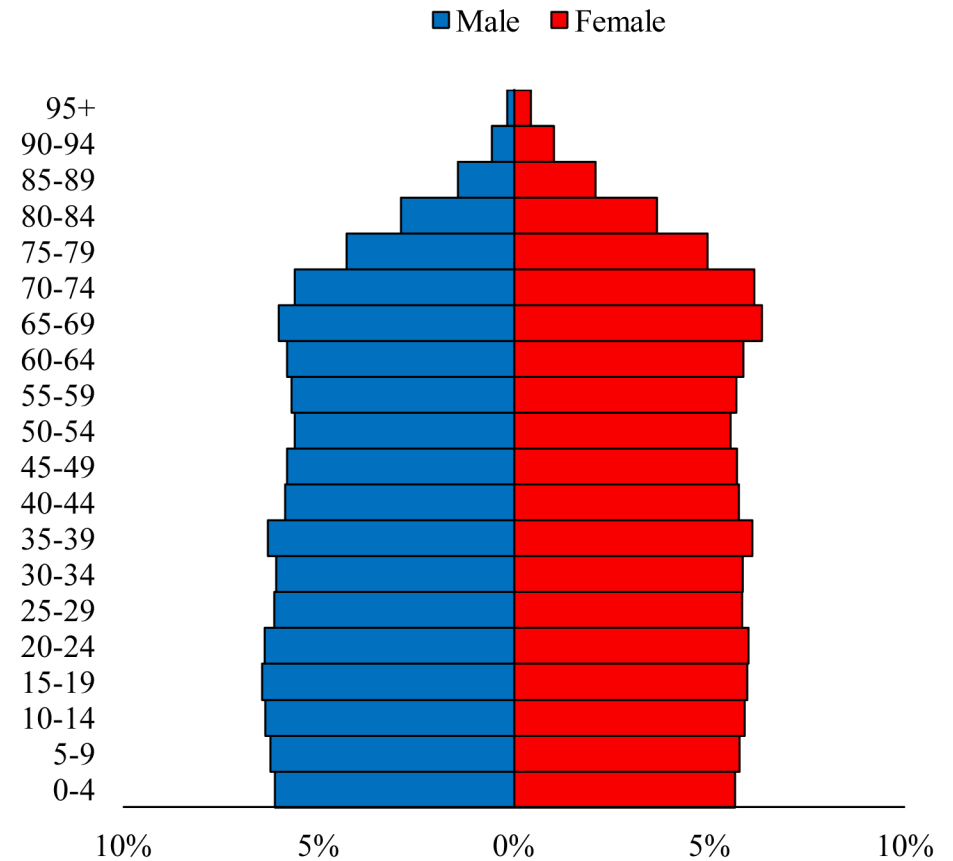

Population Pyramids of Ohio by County

Putnam County Projected Population Pyramid, 2030

Ohio Projected Population Pyramid, 2030

Go to: <http://scripps.muohio.edu/content/population-pyramids-ohio-county-2010-2050> to download individual population pyramids (PDF, J-PEG, TIFF formats available).

Note: Population pyramids display % of populations by 5 years age groups.

Citation: Mehdizadeh, S., Ritchey, P. N., Tipsuk, P., & Yamashita, T. (2012). Population Pyramids of Ohio by County. Scripps Gerontology Center, Miami University, Oxford, OH.