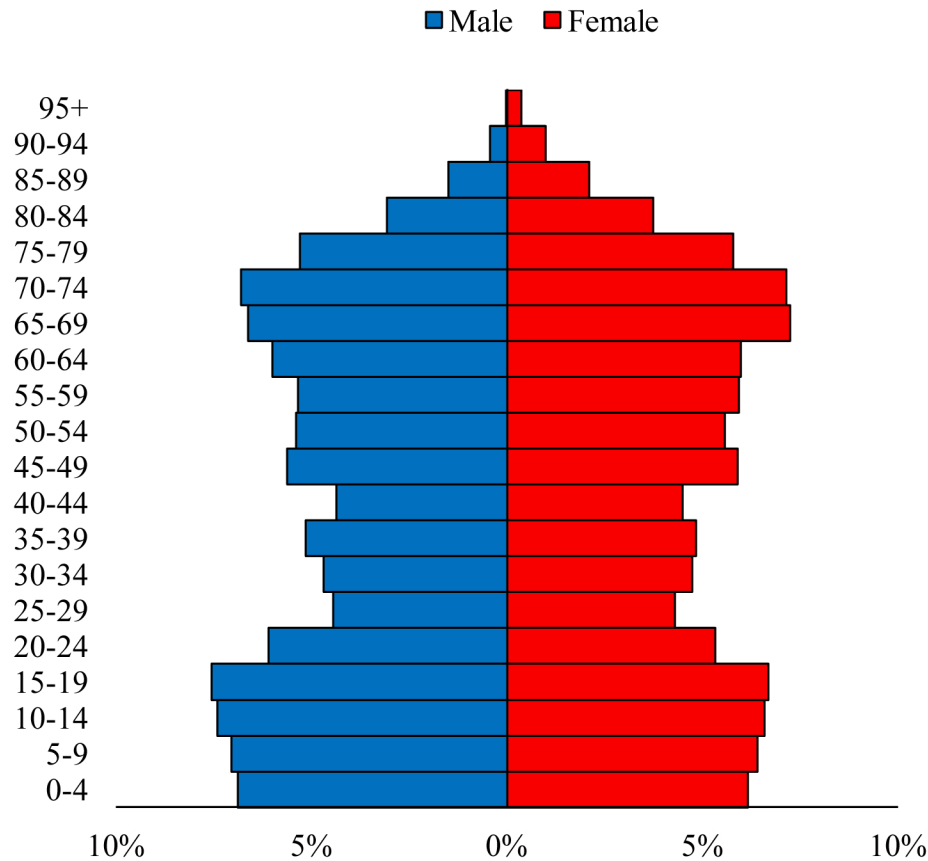

Population Pyramids of Ohio by County

Putnam County Projected Population Pyramid, 2030

Ohio Projected Population Pyramid, 2030

Go to: <http://scripps.muohio.edu/content/population-pyramids-ohio-county-2010-2050> to download individual population pyramids (PDF, J-PEG, TIFF formats available).

Note: Population pyramids display % of populations by 5 years age groups.

Citation: Mehdizadeh, S., Ritchey, P. N., Tipsuk, P., & Yamashita, T. (2012). Population Pyramids of Ohio by County. Scripps Gerontology Center, Miami University, Oxford, OH.