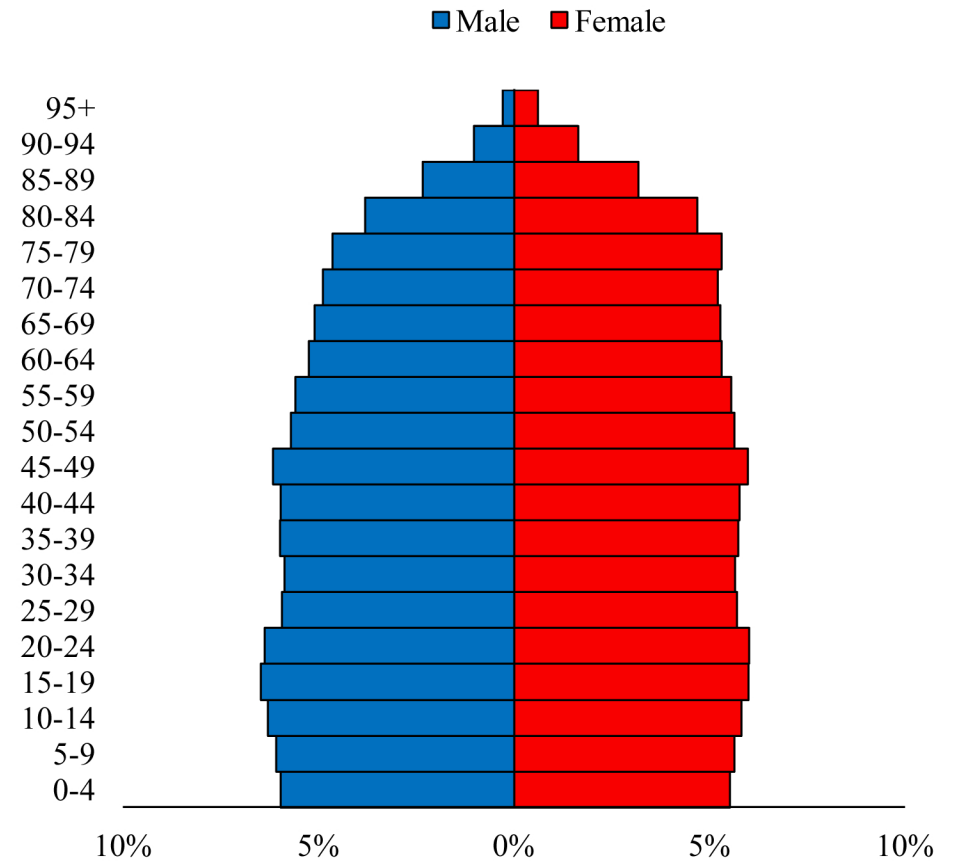

# Population Pyramids of Ohio by County

Preble County Projected Population Pyramid, 2040

Ohio Projected Population Pyramid, 2040

**Go to:** <http://scripps.muohio.edu/content/population-pyramids-ohio-county-2010-2050> to download individual population pyramids (PDF, J-PEG, TIFF formats available).

**Note:** Population pyramids display % of populations by 5 years age groups.

**Citation:** Mehdizadeh, S., Ritchey, P. N., Tipsuk, P., & Yamashita, T. (2012). Population Pyramids of Ohio by County. Scripps Gerontology Center, Miami University, Oxford, OH.