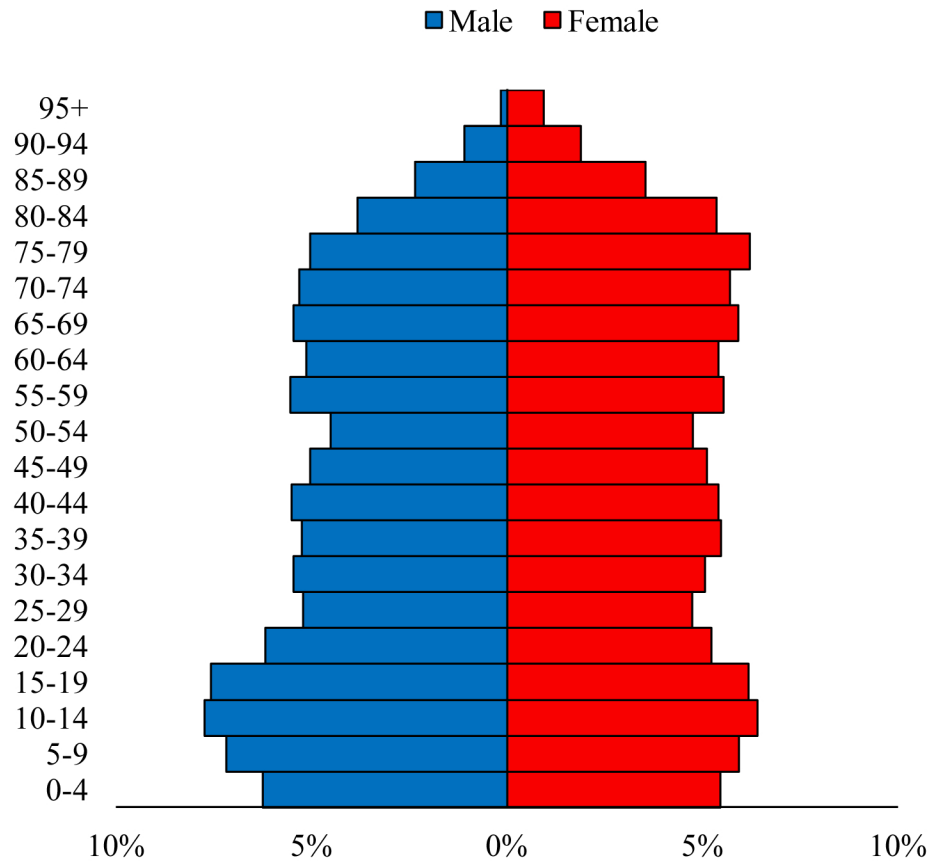

# Population Pyramids of Ohio by County

Preble County Projected Population Pyramid, 2040

Ohio Projected Population Pyramid, 2040

**Go to:** <http://scripps.muohio.edu/content/population-pyramids-ohio-county-2010-2050> to download individual population pyramids (PDF, J-PEG, TIFF formats available).

**Note:** Population pyramids display % of populations by 5 years age groups.

**Citation:** Mehdizadeh, S., Ritchey, P. N., Tipsuk, P., & Yamashita, T. (2012). Population Pyramids of Ohio by County. Scripps Gerontology Center, Miami University, Oxford, OH.