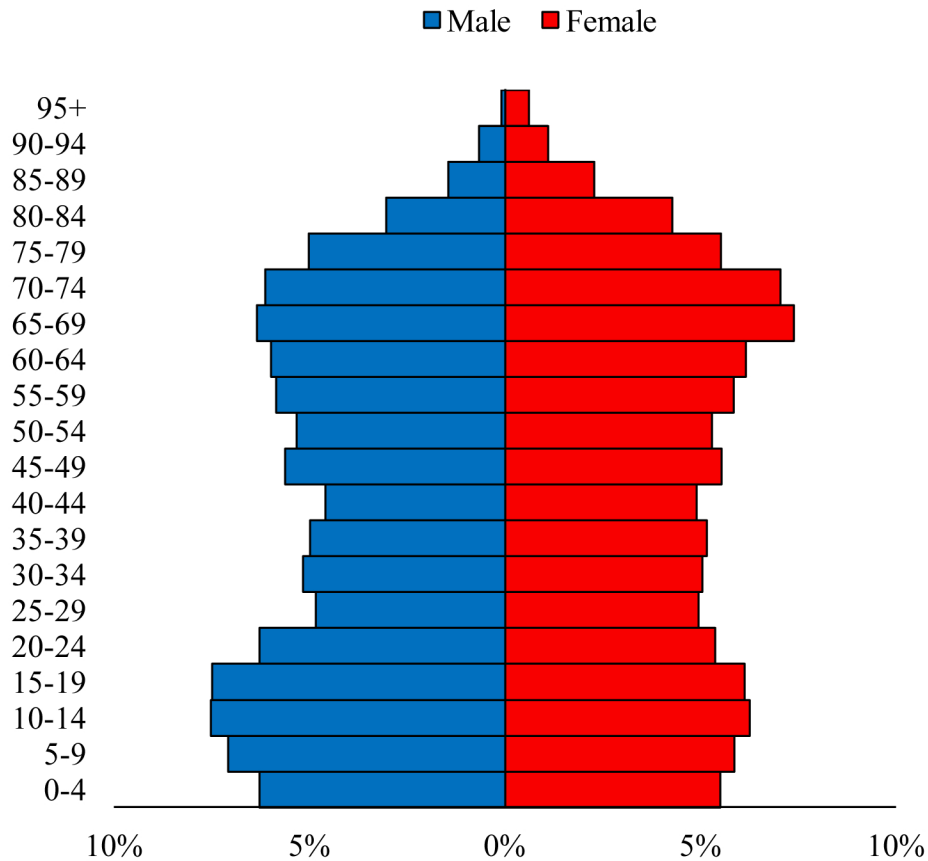

# Population Pyramids of Ohio by County

Preble County Projected Population Pyramid, 2030

Ohio Projected Population Pyramid, 2030

**Go to:** <http://scripps.muohio.edu/content/population-pyramids-ohio-county-2010-2050> to download individual population pyramids (PDF, J-PEG, TIFF formats available).

**Note:** Population pyramids display % of populations by 5 years age groups.

**Citation:** Mehdizadeh, S., Ritchey, P. N., Tipsuk, P., & Yamashita, T. (2012). Population Pyramids of Ohio by County. Scripps Gerontology Center, Miami University, Oxford, OH.