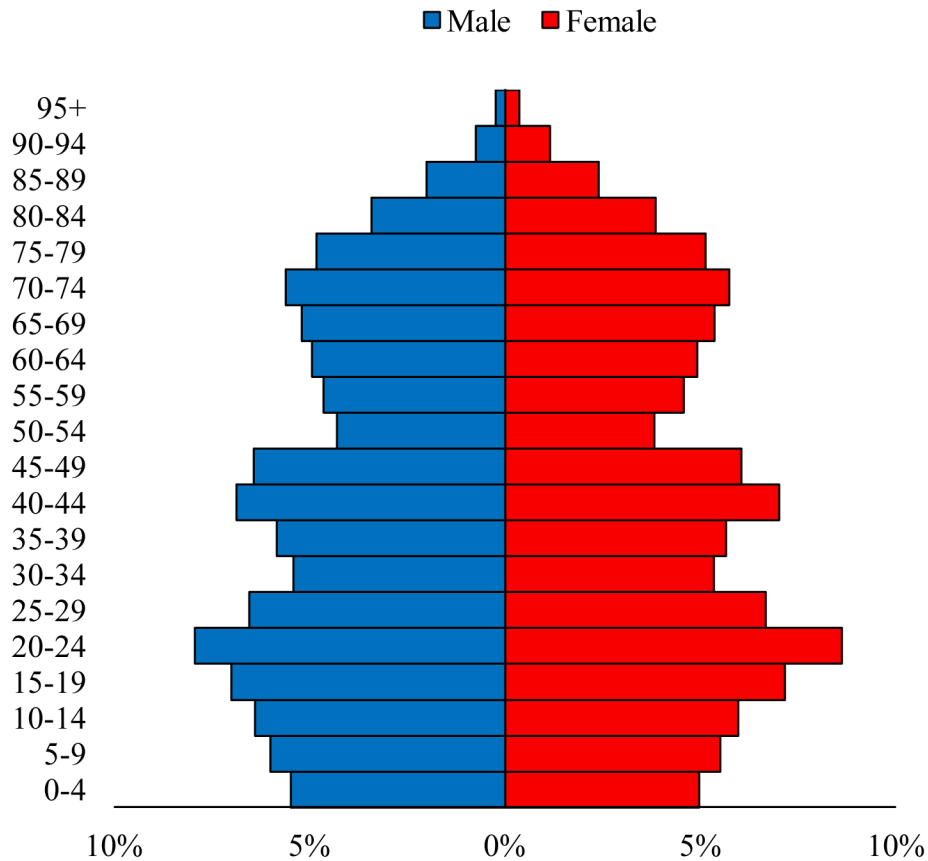

Population Pyramids of Ohio by County

Portage County Projected Population Pyramid, 2035

Ohio Projected Population Pyramid, 2035

Go to: <http://scripps.muohio.edu/content/population-pyramids-ohio-county-2010-2050> to download individual population pyramids (PDF, J-PEG, TIFF formats available).

Note: Population pyramids display % of populations by 5 years age groups.

Citation: Mehdizadeh, S., Ritchey, P. N., Tipsuk, P., & Yamashita, T. (2012). Population Pyramids of Ohio by County. Scripps Gerontology Center, Miami University, Oxford, OH.