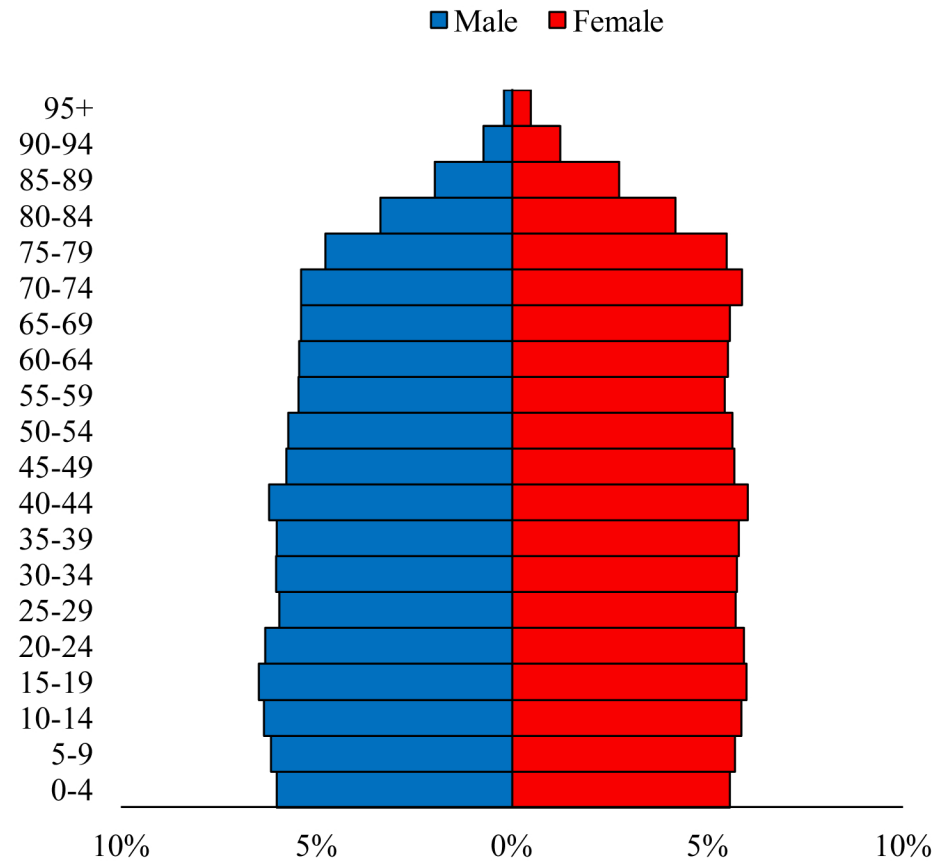

Population Pyramids of Ohio by County

Portage County Projected Population Pyramid, 2035

Ohio Projected Population Pyramid, 2035

Go to: <http://scripps.muohio.edu/content/population-pyramids-ohio-county-2010-2050> to download individual population pyramids (PDF, J-PEG, TIFF formats available).

Note: Population pyramids display % of populations by 5 years age groups.

Citation: Mehdizadeh, S., Ritchey, P. N., Tipsuk, P., & Yamashita, T. (2012). Population Pyramids of Ohio by County. Scripps Gerontology Center, Miami University, Oxford, OH.