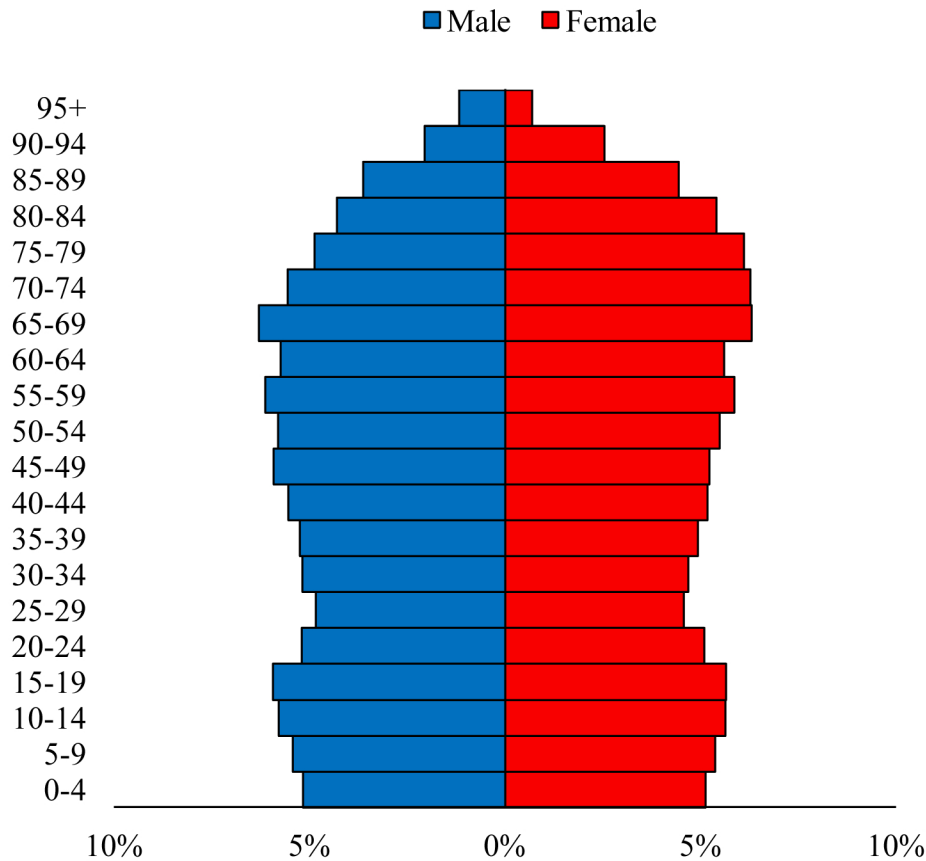

Population Pyramids of Ohio by County

Pike County Projected Population Pyramid, 2050

Ohio Projected Population Pyramid, 2050

Go to: <http://scripps.muohio.edu/content/population-pyramids-ohio-county-2010-2050> to download individual population pyramids (PDF, J-PEG, TIFF formats available).

Note: Population pyramids display % of populations by 5 years age groups.

Citation: Mehdizadeh, S., Ritchey, P. N., Tipsuk, P., & Yamashita, T. (2012). Population Pyramids of Ohio by County. Scripps Gerontology Center, Miami University, Oxford, OH.