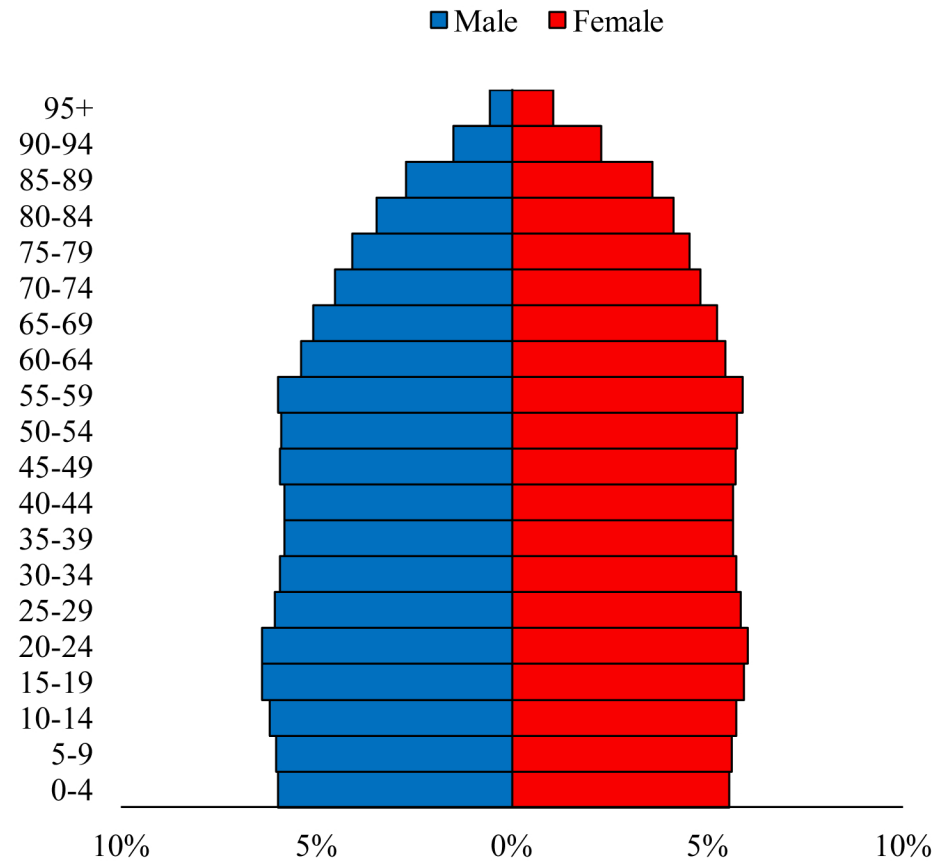

Population Pyramids of Ohio by County

Pike County Projected Population Pyramid, 2050

Ohio Projected Population Pyramid, 2050

Go to: <http://scripps.muohio.edu/content/population-pyramids-ohio-county-2010-2050> to download individual population pyramids (PDF, J-PEG, TIFF formats available).

Note: Population pyramids display % of populations by 5 years age groups.

Citation: Mehdizadeh, S., Ritchey, P. N., Tipsuk, P., & Yamashita, T. (2012). Population Pyramids of Ohio by County. Scripps Gerontology Center, Miami University, Oxford, OH.