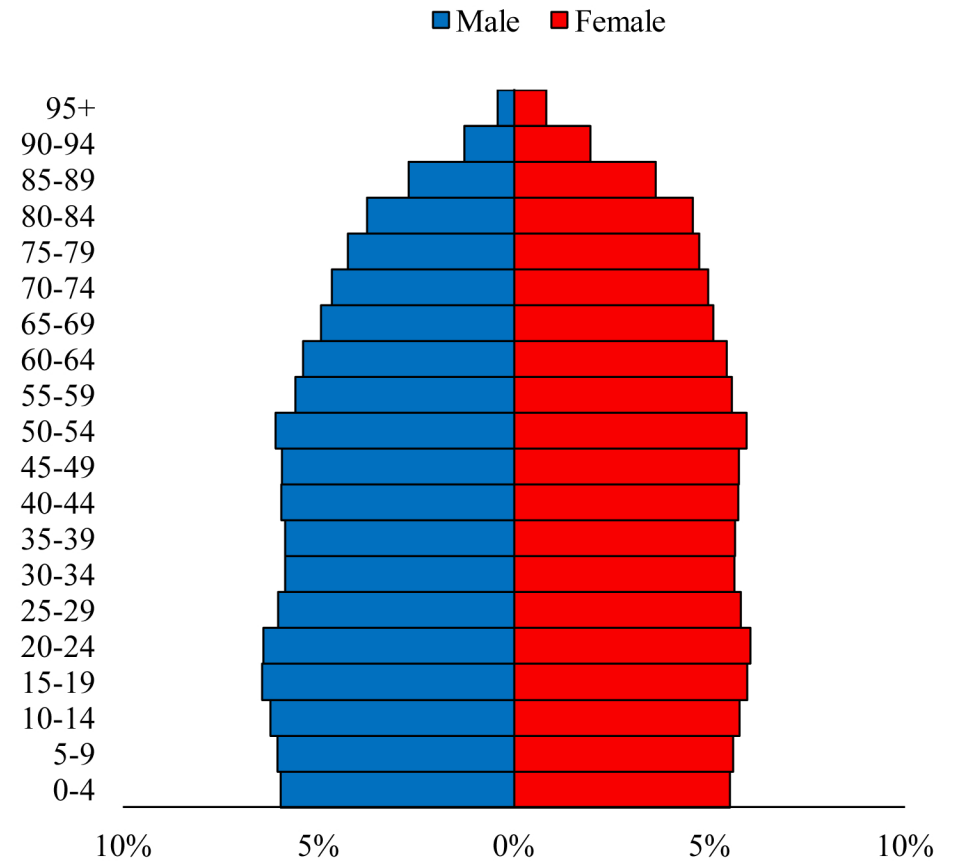

# Population Pyramids of Ohio by County

Pike County Projected Population Pyramid, 2045

Ohio Projected Population Pyramid, 2045

**Go to:** <http://scripps.muohio.edu/content/population-pyramids-ohio-county-2010-2050> to download individual population pyramids (PDF, J-PEG, TIFF formats available).

**Note:** Population pyramids display % of populations by 5 years age groups.

**Citation:** Mehdizadeh, S., Ritchey, P. N., Tipsuk, P., & Yamashita, T. (2012). Population Pyramids of Ohio by County. Scripps Gerontology Center, Miami University, Oxford, OH.