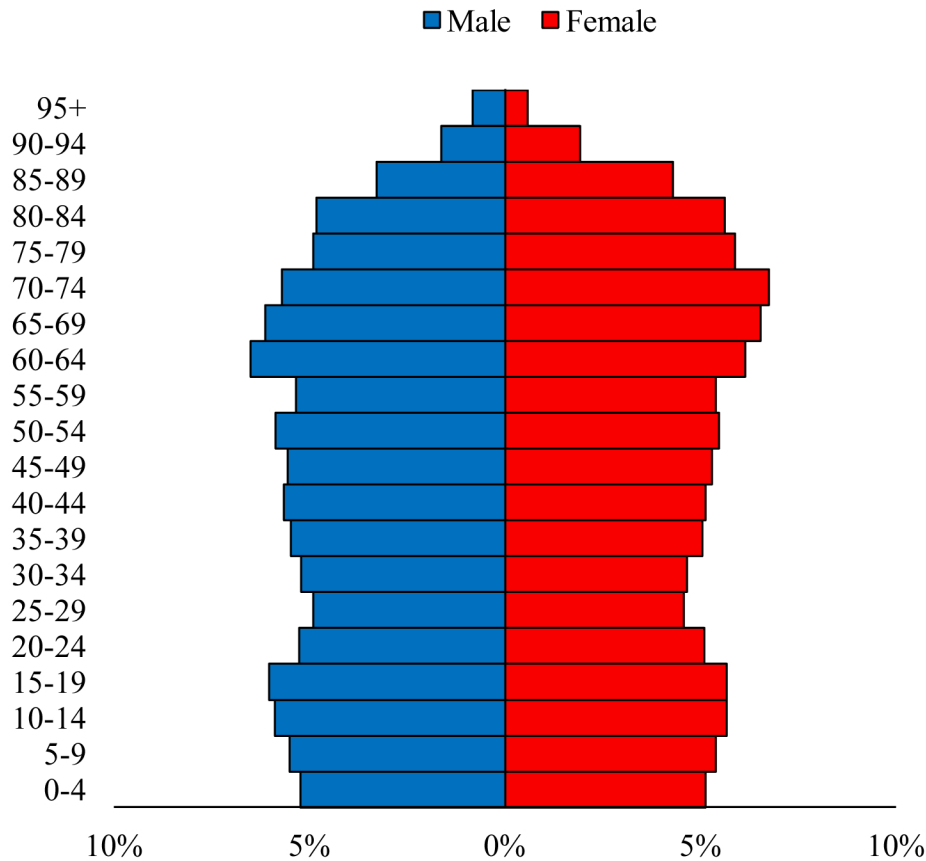

# Population Pyramids of Ohio by County

Pike County Projected Population Pyramid, 2045

Ohio Projected Population Pyramid, 2045

**Go to:** <http://scripps.muohio.edu/content/population-pyramids-ohio-county-2010-2050> to download individual population pyramids (PDF, J-PEG, TIFF formats available).

**Note:** Population pyramids display % of populations by 5 years age groups.

**Citation:** Mehdizadeh, S., Ritchey, P. N., Tipsuk, P., & Yamashita, T. (2012). Population Pyramids of Ohio by County. Scripps Gerontology Center, Miami University, Oxford, OH.